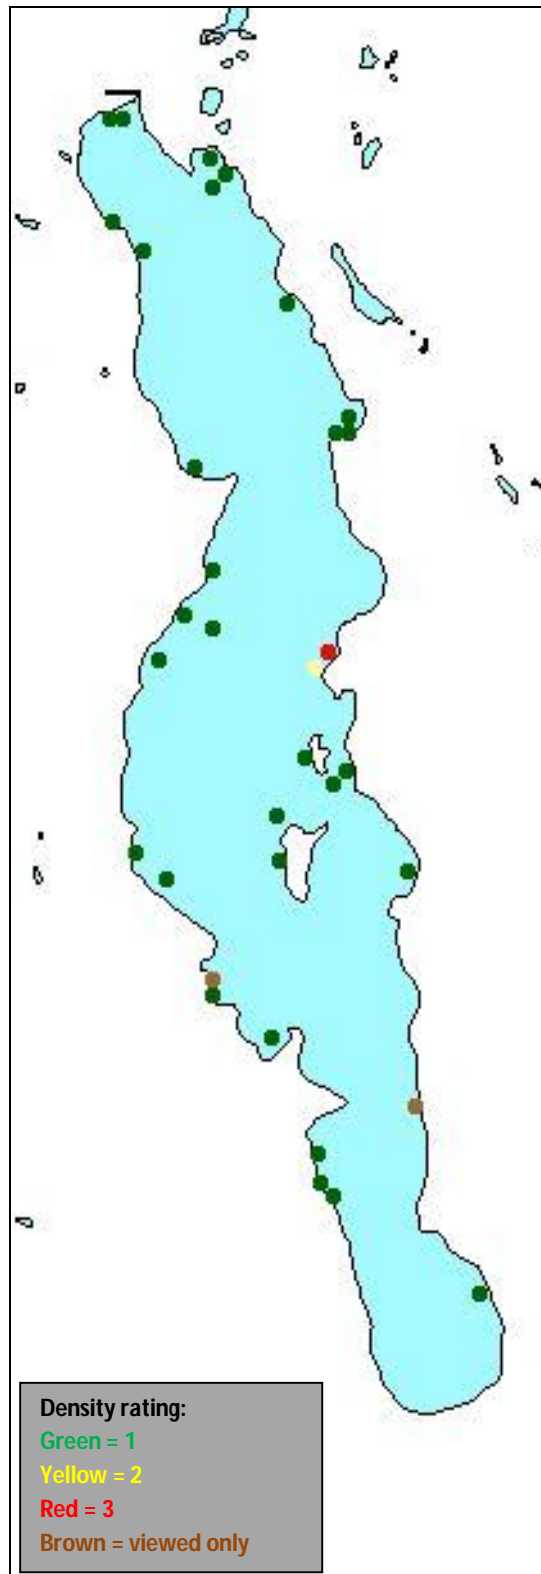

Chara sp.

Vallisneria americana-wild celery

Ceratophyllum demersum-coontail

Najas flexilis-slender naiad

Potamogeton zosteriformis-flat-stem pondweed

Myriophyllum sibiricum-Northern water-milfoil

Potamogeton richardsonii-claspingleaf pondweed

Potamogeton pusillus-small pondweed

Stuckenia pectinata-sago pondweed

Lemna triscula-forked duckweed

Potamogeton crispus-curly-leaf pondweed

Lemna minor-small duckweed

Potamogeton illinoensis-Illinois pondweed