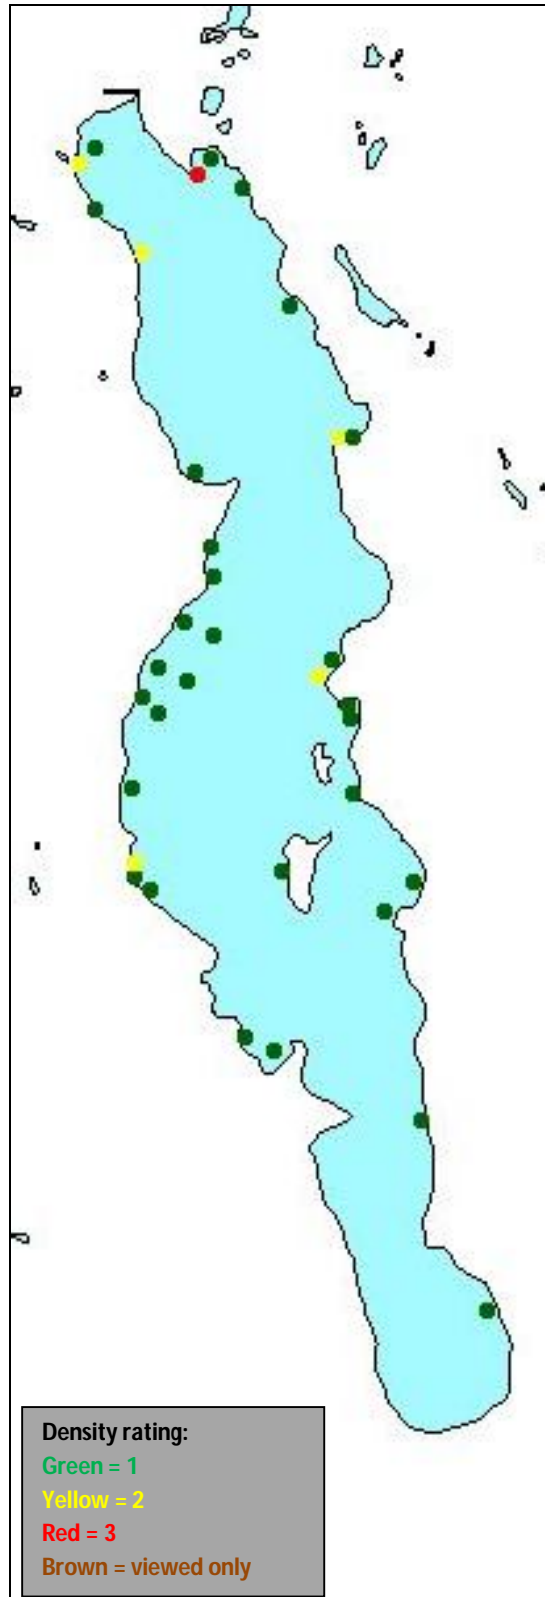

Chara sp.

Vallisneria americana-wild celery

Ceratophyllum demersum-coontail

Najas flexilis-slender naiad

Potamogeton zosteriformis-flat-stem pondweed

Myriophyllum sibiricum-Northern water-milfoil

Potamogeton richardsonii-claspingleaf pondweed

Potamogeton pusillus-small pondweed

Stuckenia pectinata-sago pondweed

Lemna triscula-forked duckweed

Potamogeton crispus-curly-leaf pondweed

Lemna minor-small duckweed

Potamogeton illinoensis-Illinois pondweed