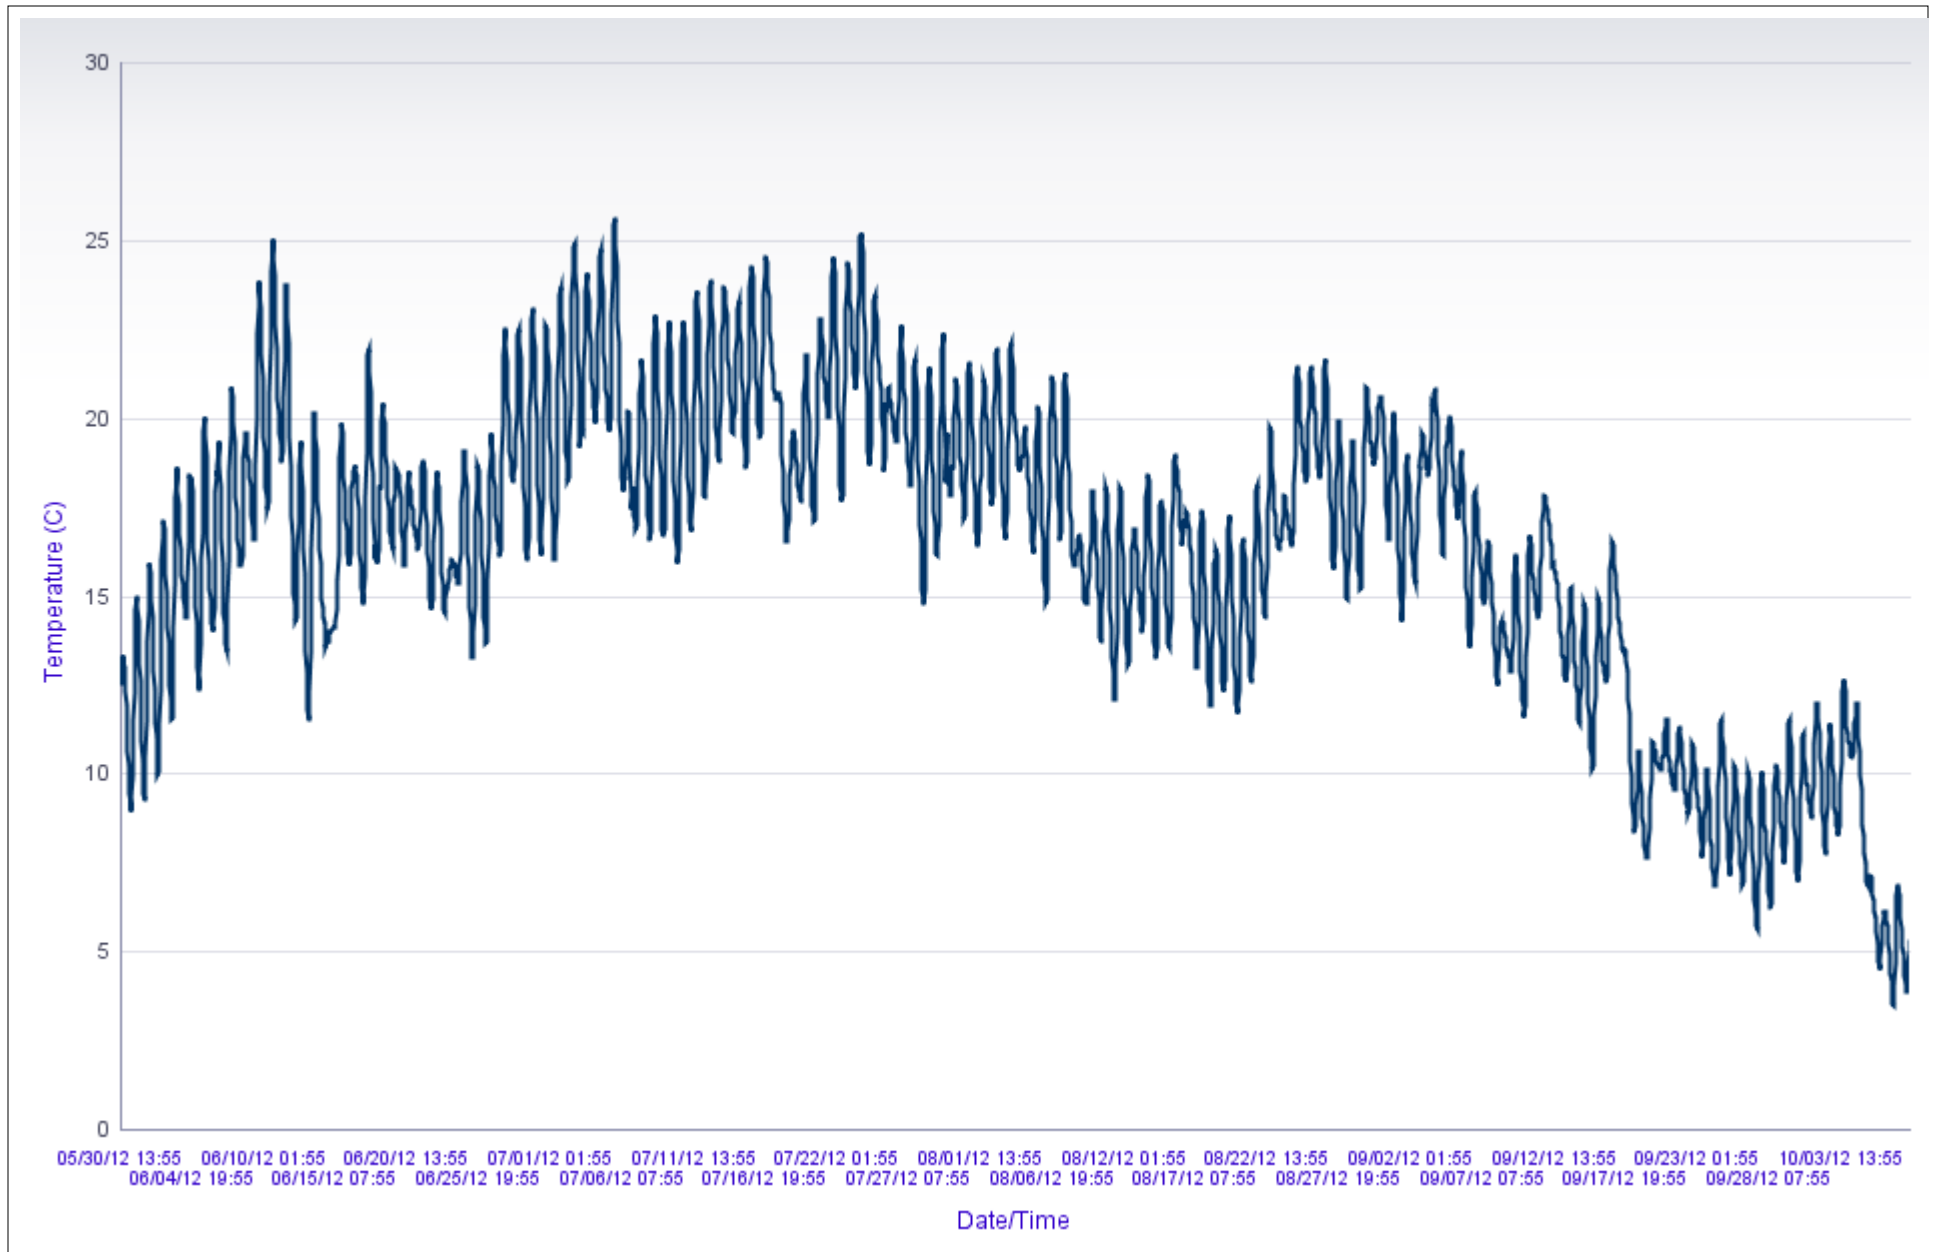

Station ID: 10038718

Station Name: Vogue Creek 20m US Vogue Creek Road

Fieldwork Event Start: 05/30/2012 00:00

Fieldwork Event End: 10/08/2012 23:59

SWIMS: Temperature for a Selected Fieldwork Event