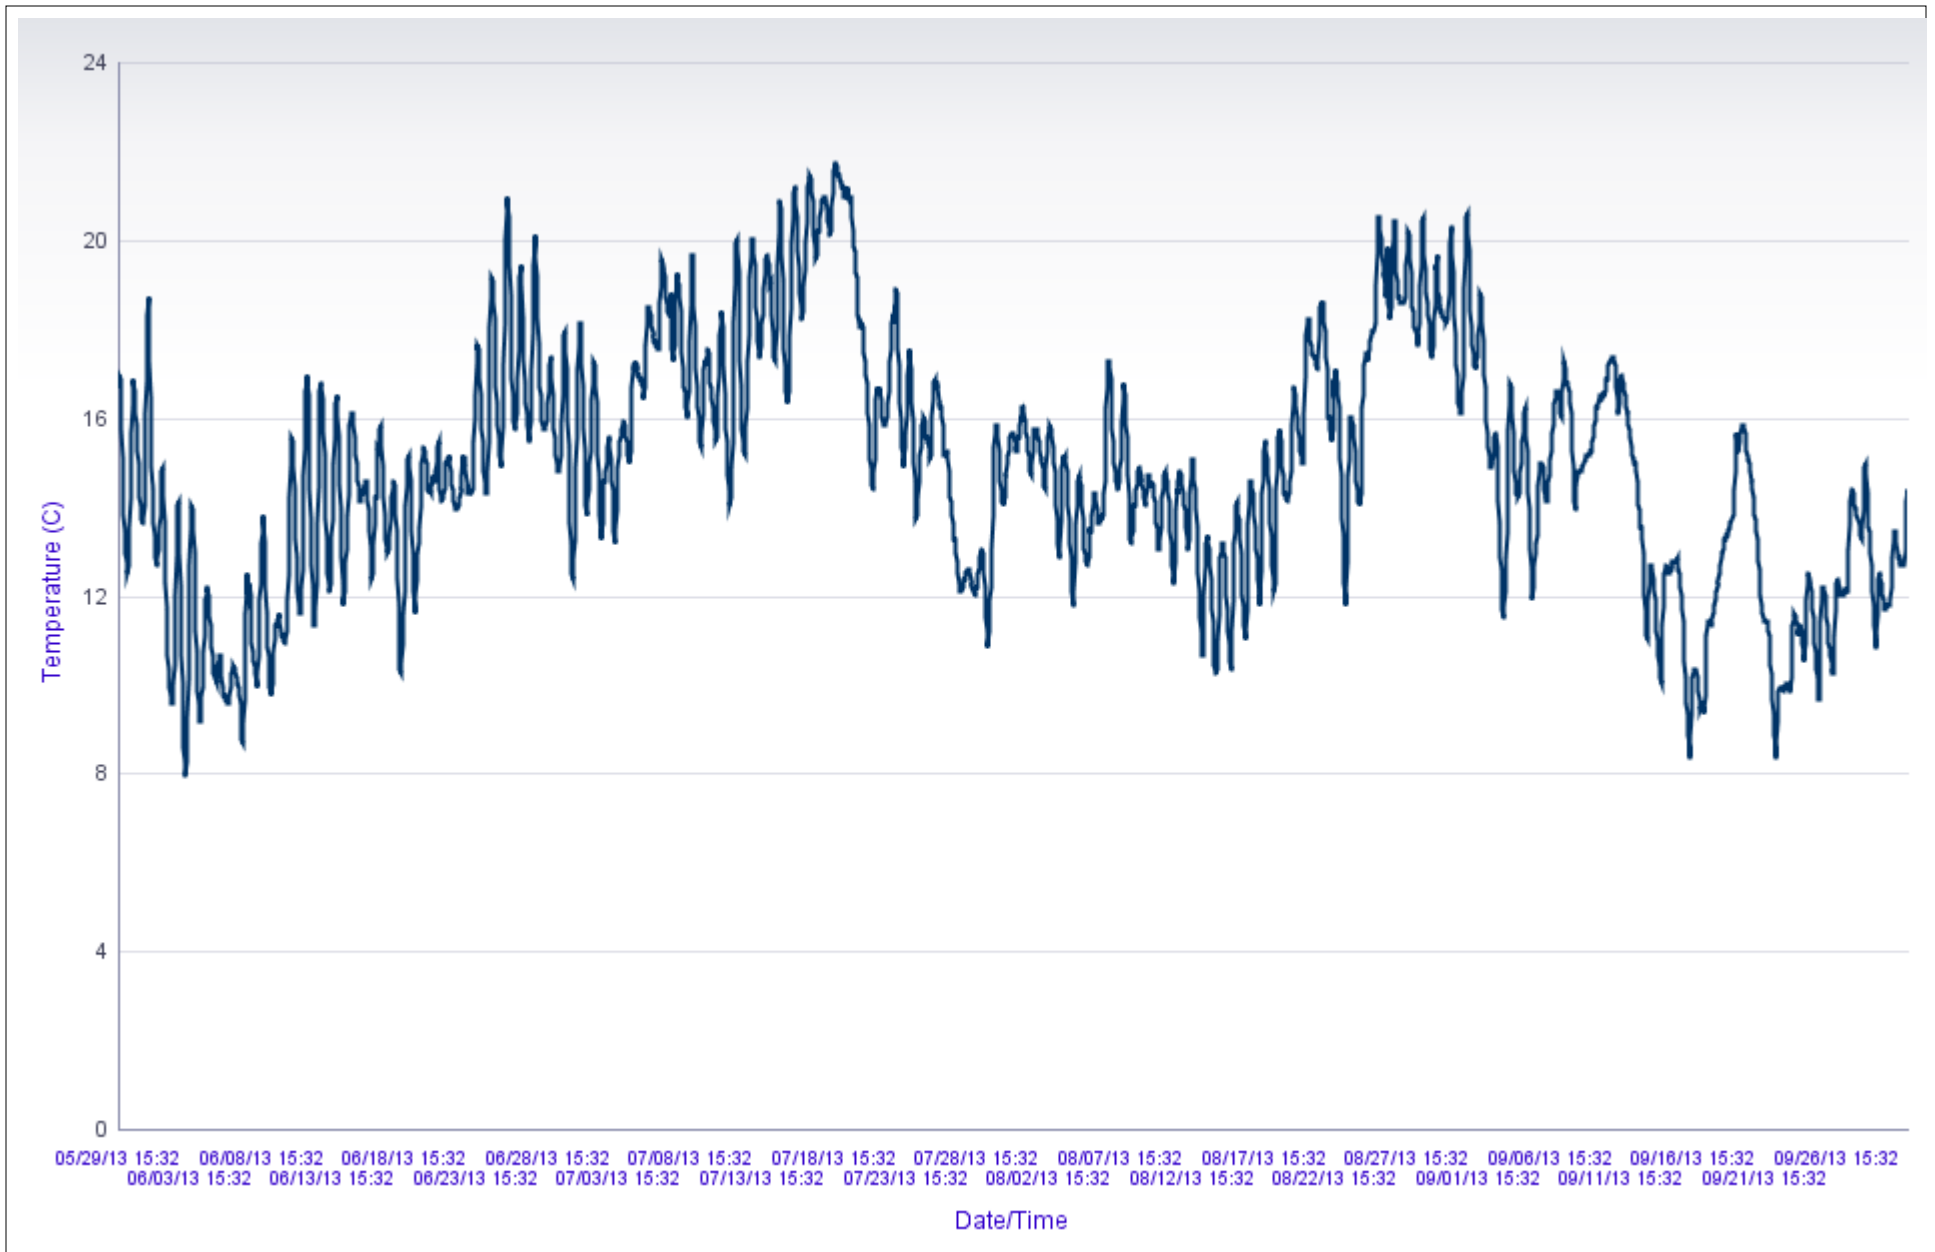

Station ID: 10041408

Fieldwork Event Start: 05/29/2013 00:00

Station Name: Unnamed Tributary (2926600) to Tyler Forks 340 m DS of old beaver dam/me Fieldwork Event End: 10/01/2013 23:59

SWIMS: Temperature for a Selected Fieldwork Event