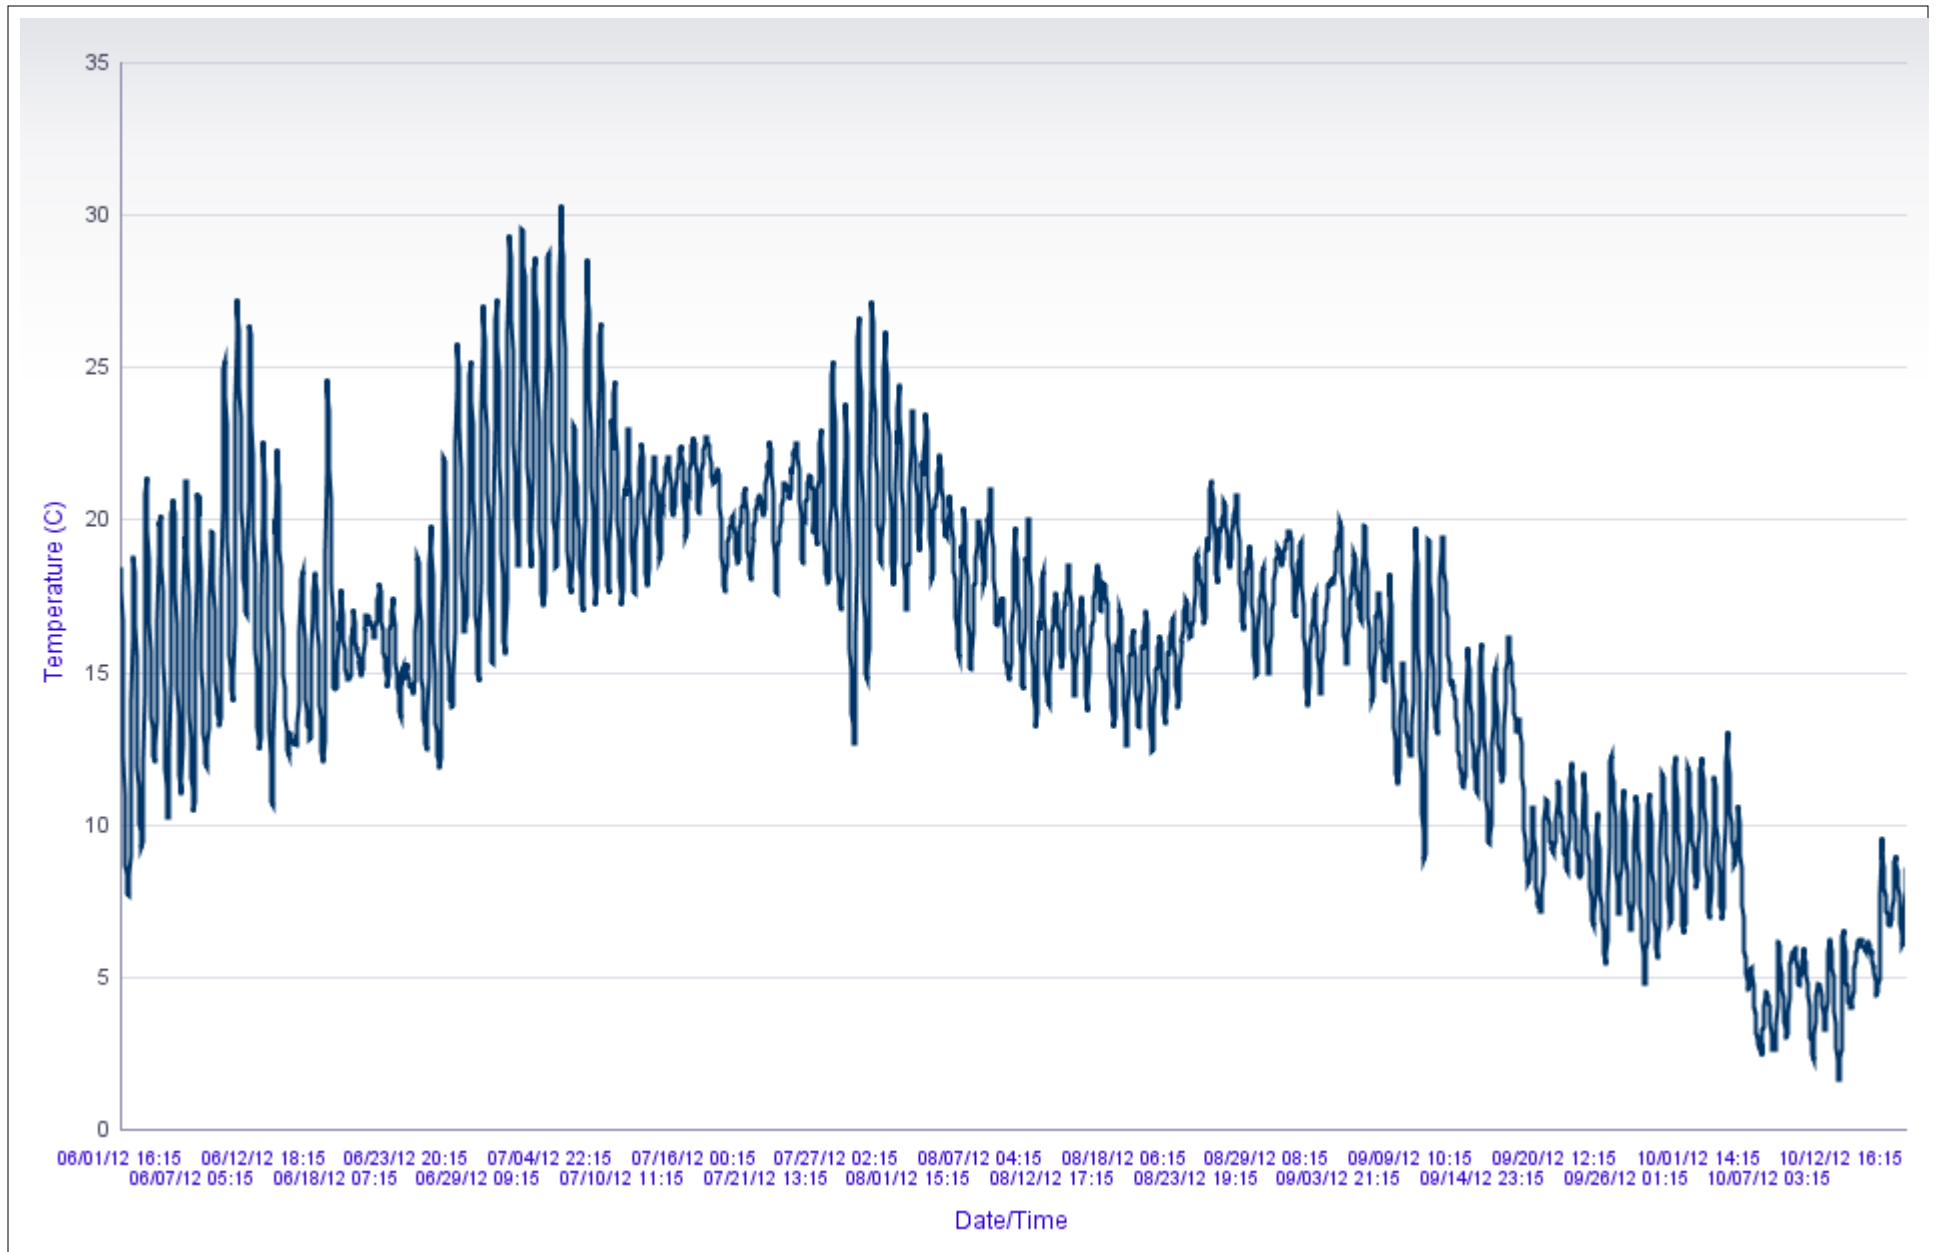

Station ID: 10038724

Fieldwork Event Start: 06/01/2012 00:00

Station Name: Unnamed Tributary (2926600) to Tyler Forks 50 m DS of old beaver dam/me Fieldwork Event End: 10/17/2012 23:59

SWIMS: Temperature for a Selected Fieldwork Event