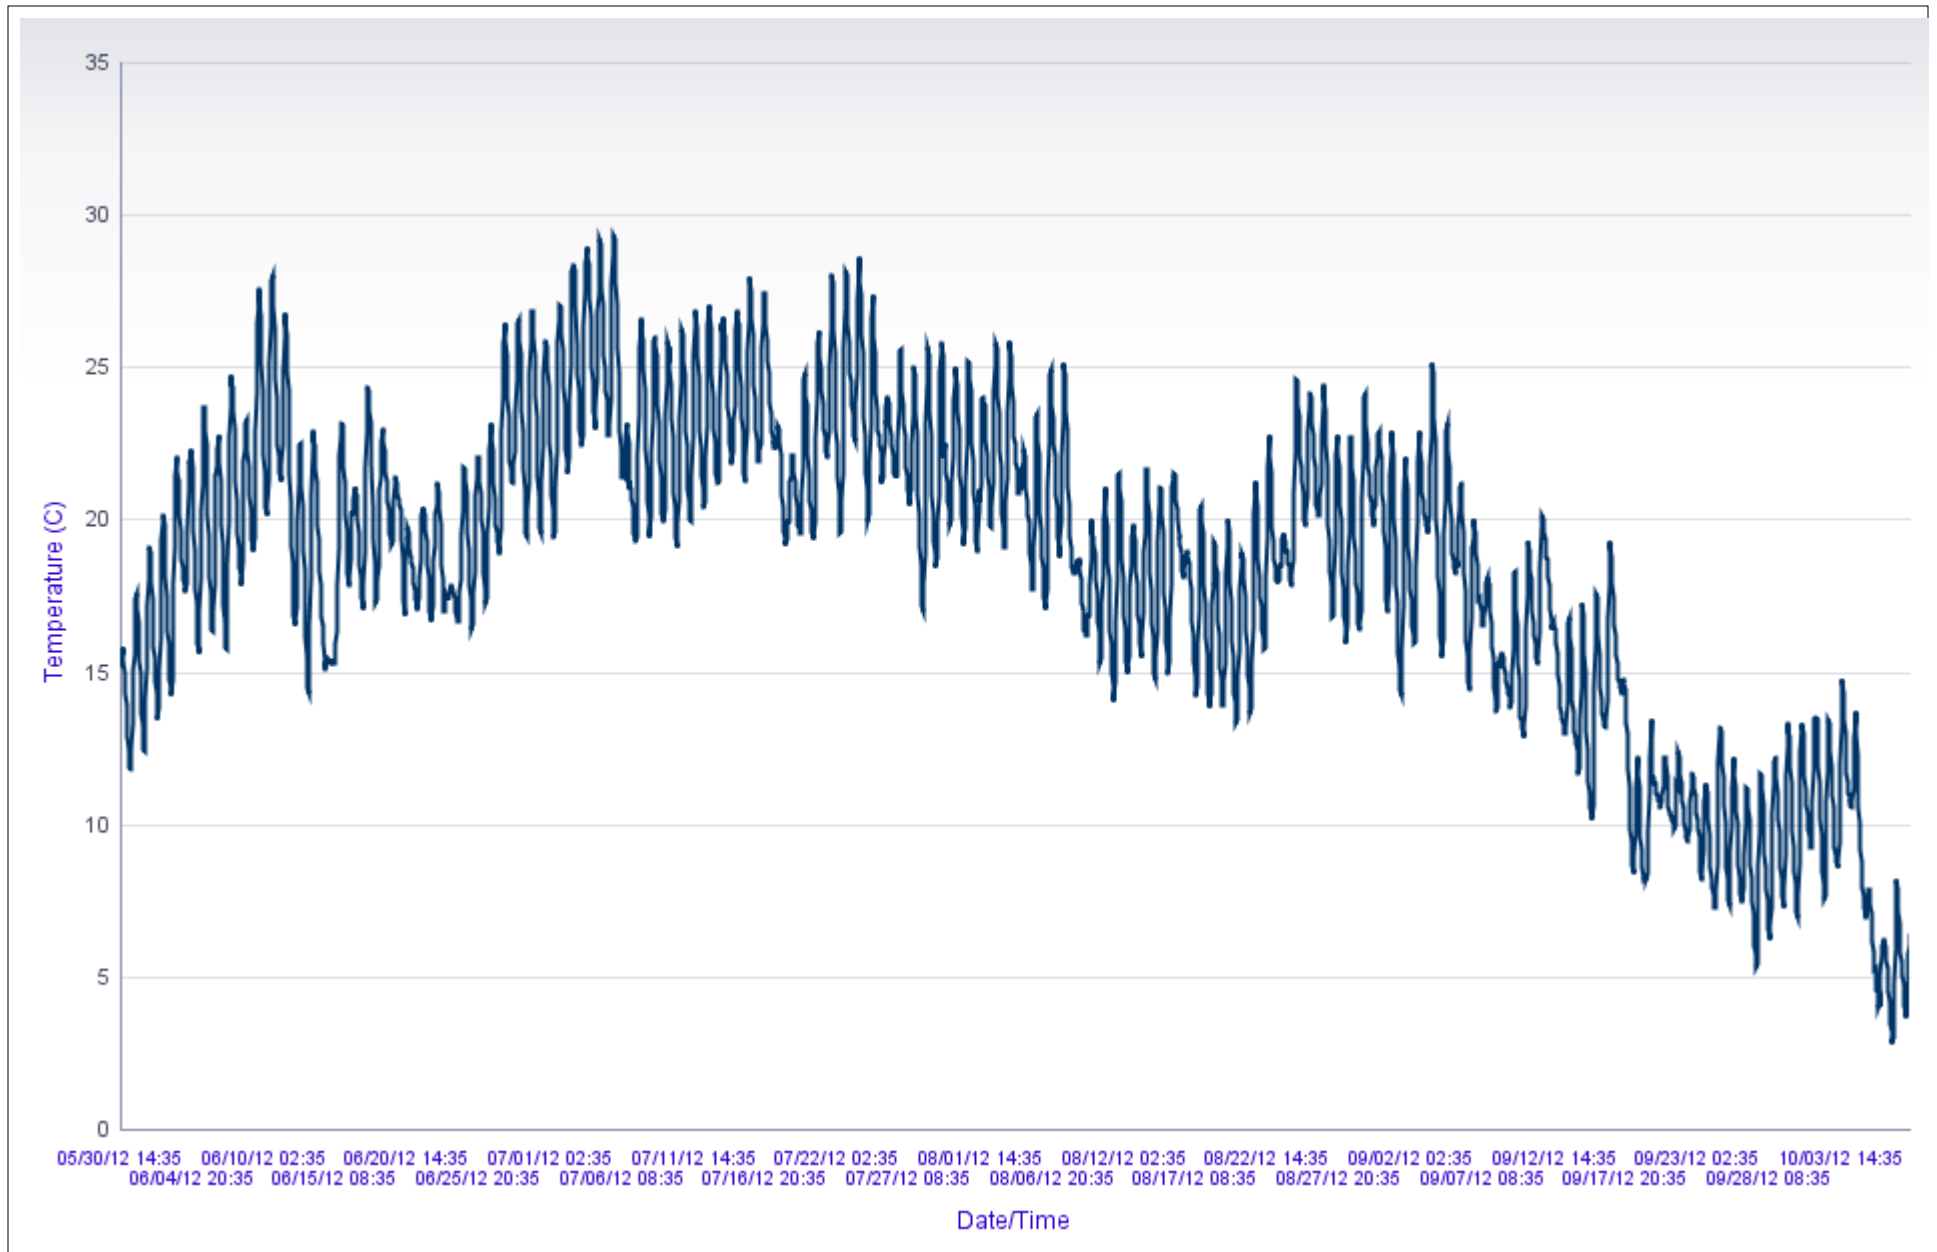

Station ID: 10038719

Station Name: Unnamed (Gold Mine) Creek 3m US gravel road

Fieldwork Event Start: 05/30/2012 00:00

Fieldwork Event End: 10/08/2012 23:59

SWIMS: Temperature for a Selected Fieldwork Event