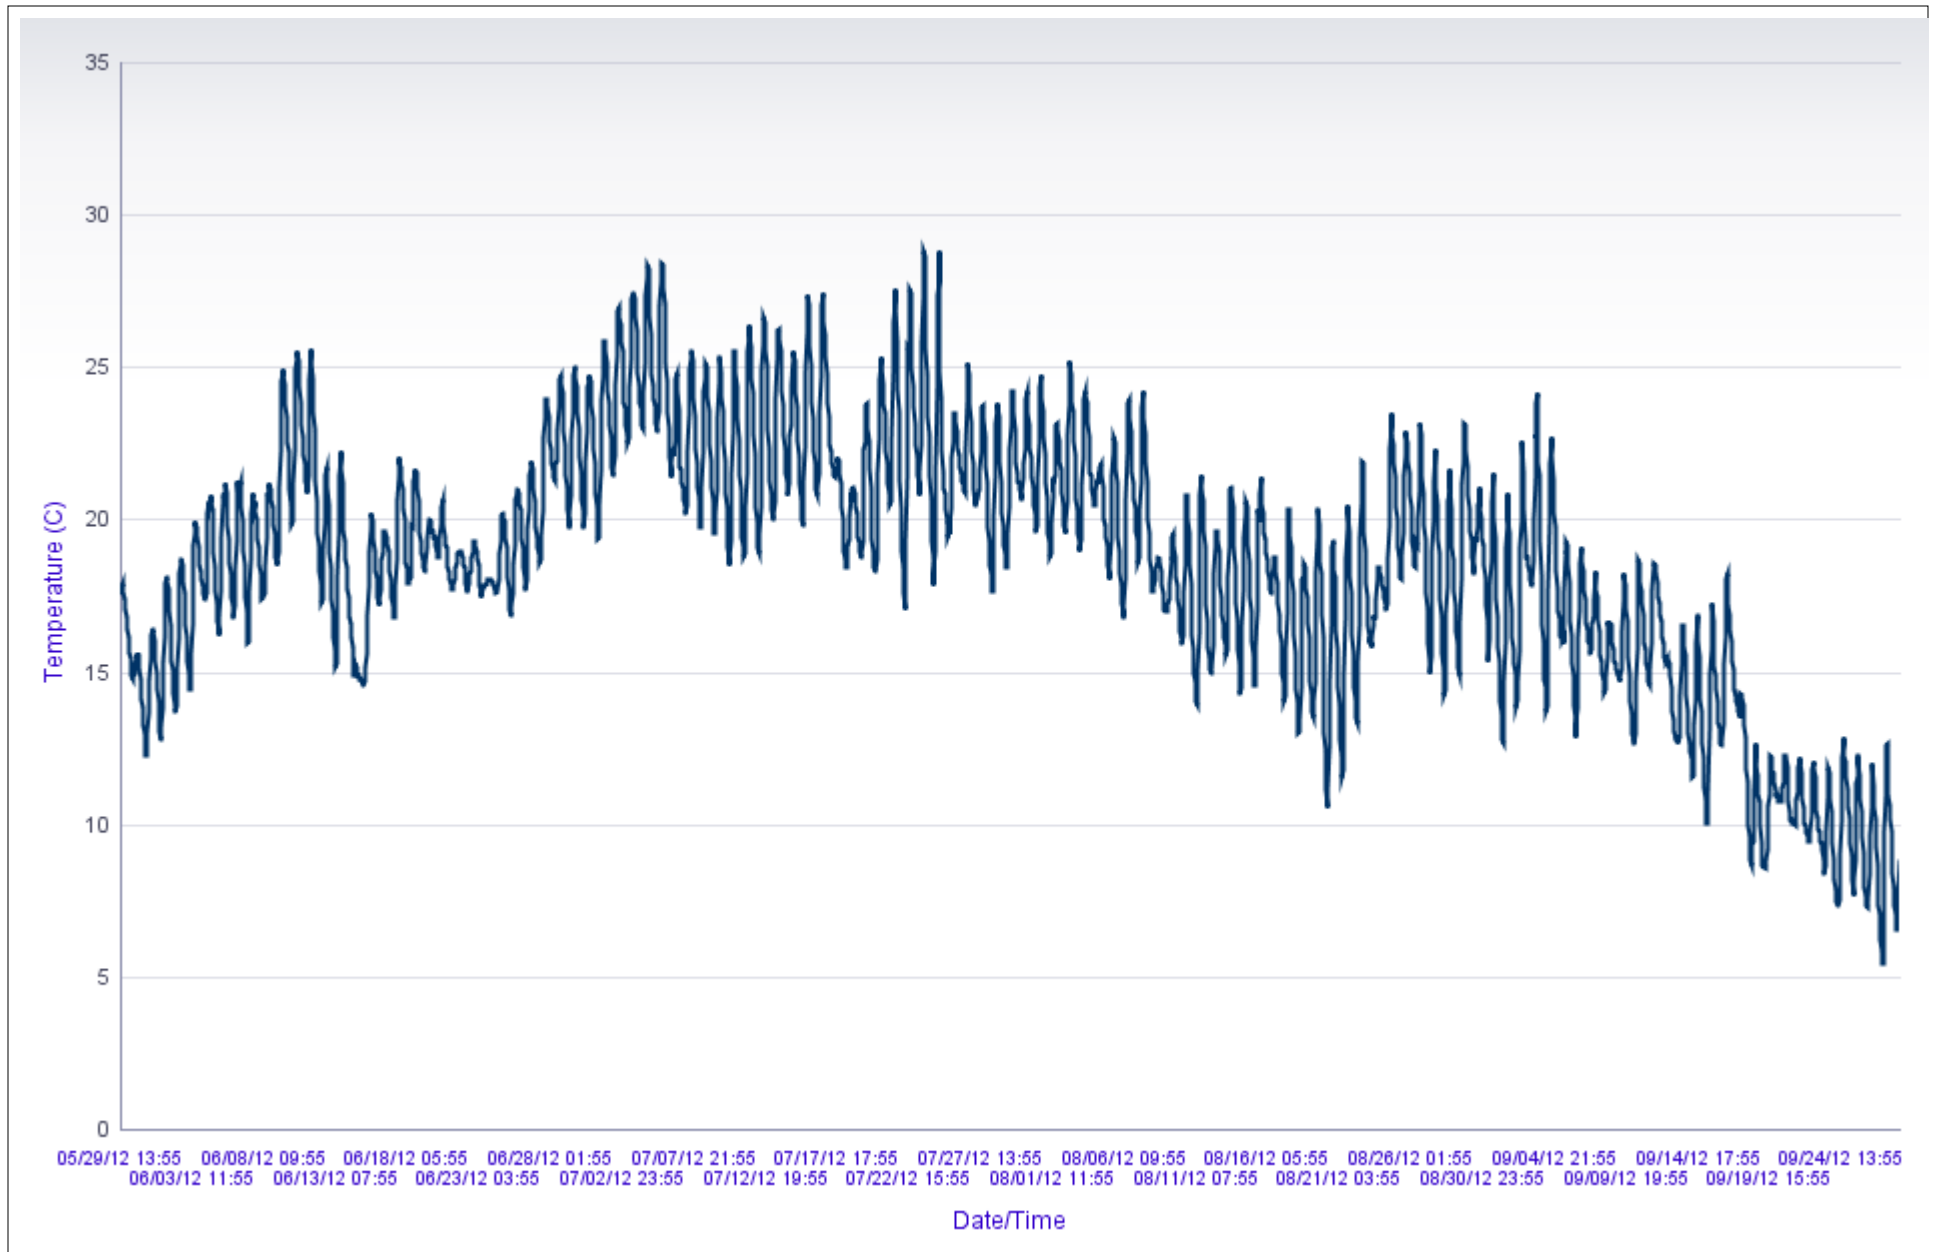

Station ID: 10038723

Station Name: Tyler Forks 2m US Shirley Lake Road

Fieldwork Event Start: 05/29/2012 00:00

Fieldwork Event End: 09/28/2012 23:59

SWIMS: Temperature for a Selected Fieldwork Event