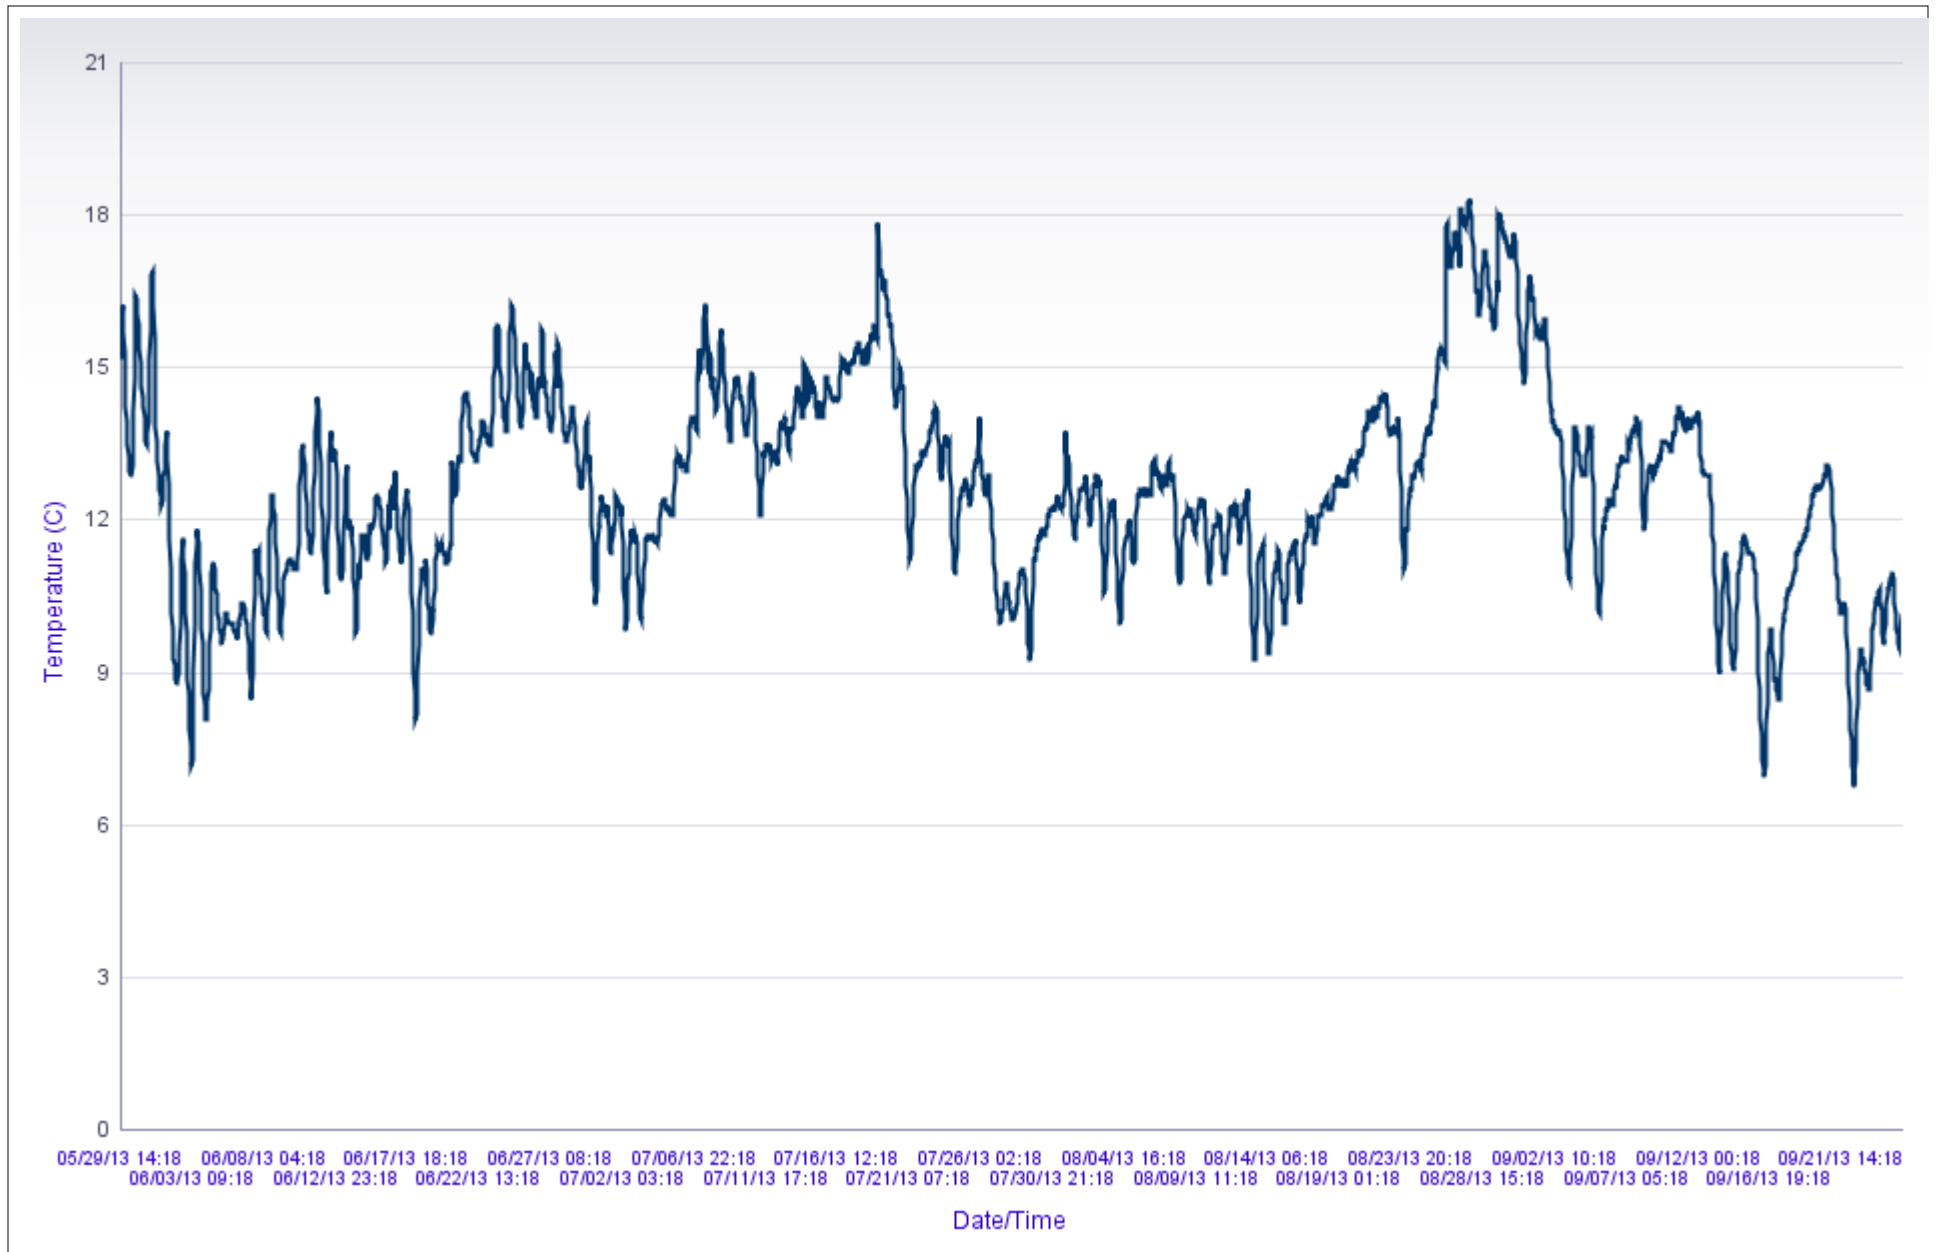

Station ID: 10039971

Station Name: Sixteen Creek 5m US STH 77

Fieldwork Event Start: 05/29/2013 00:00

Fieldwork Event End: 09/25/2013 23:59

SWIMS: Temperature for a Selected Fieldwork Event