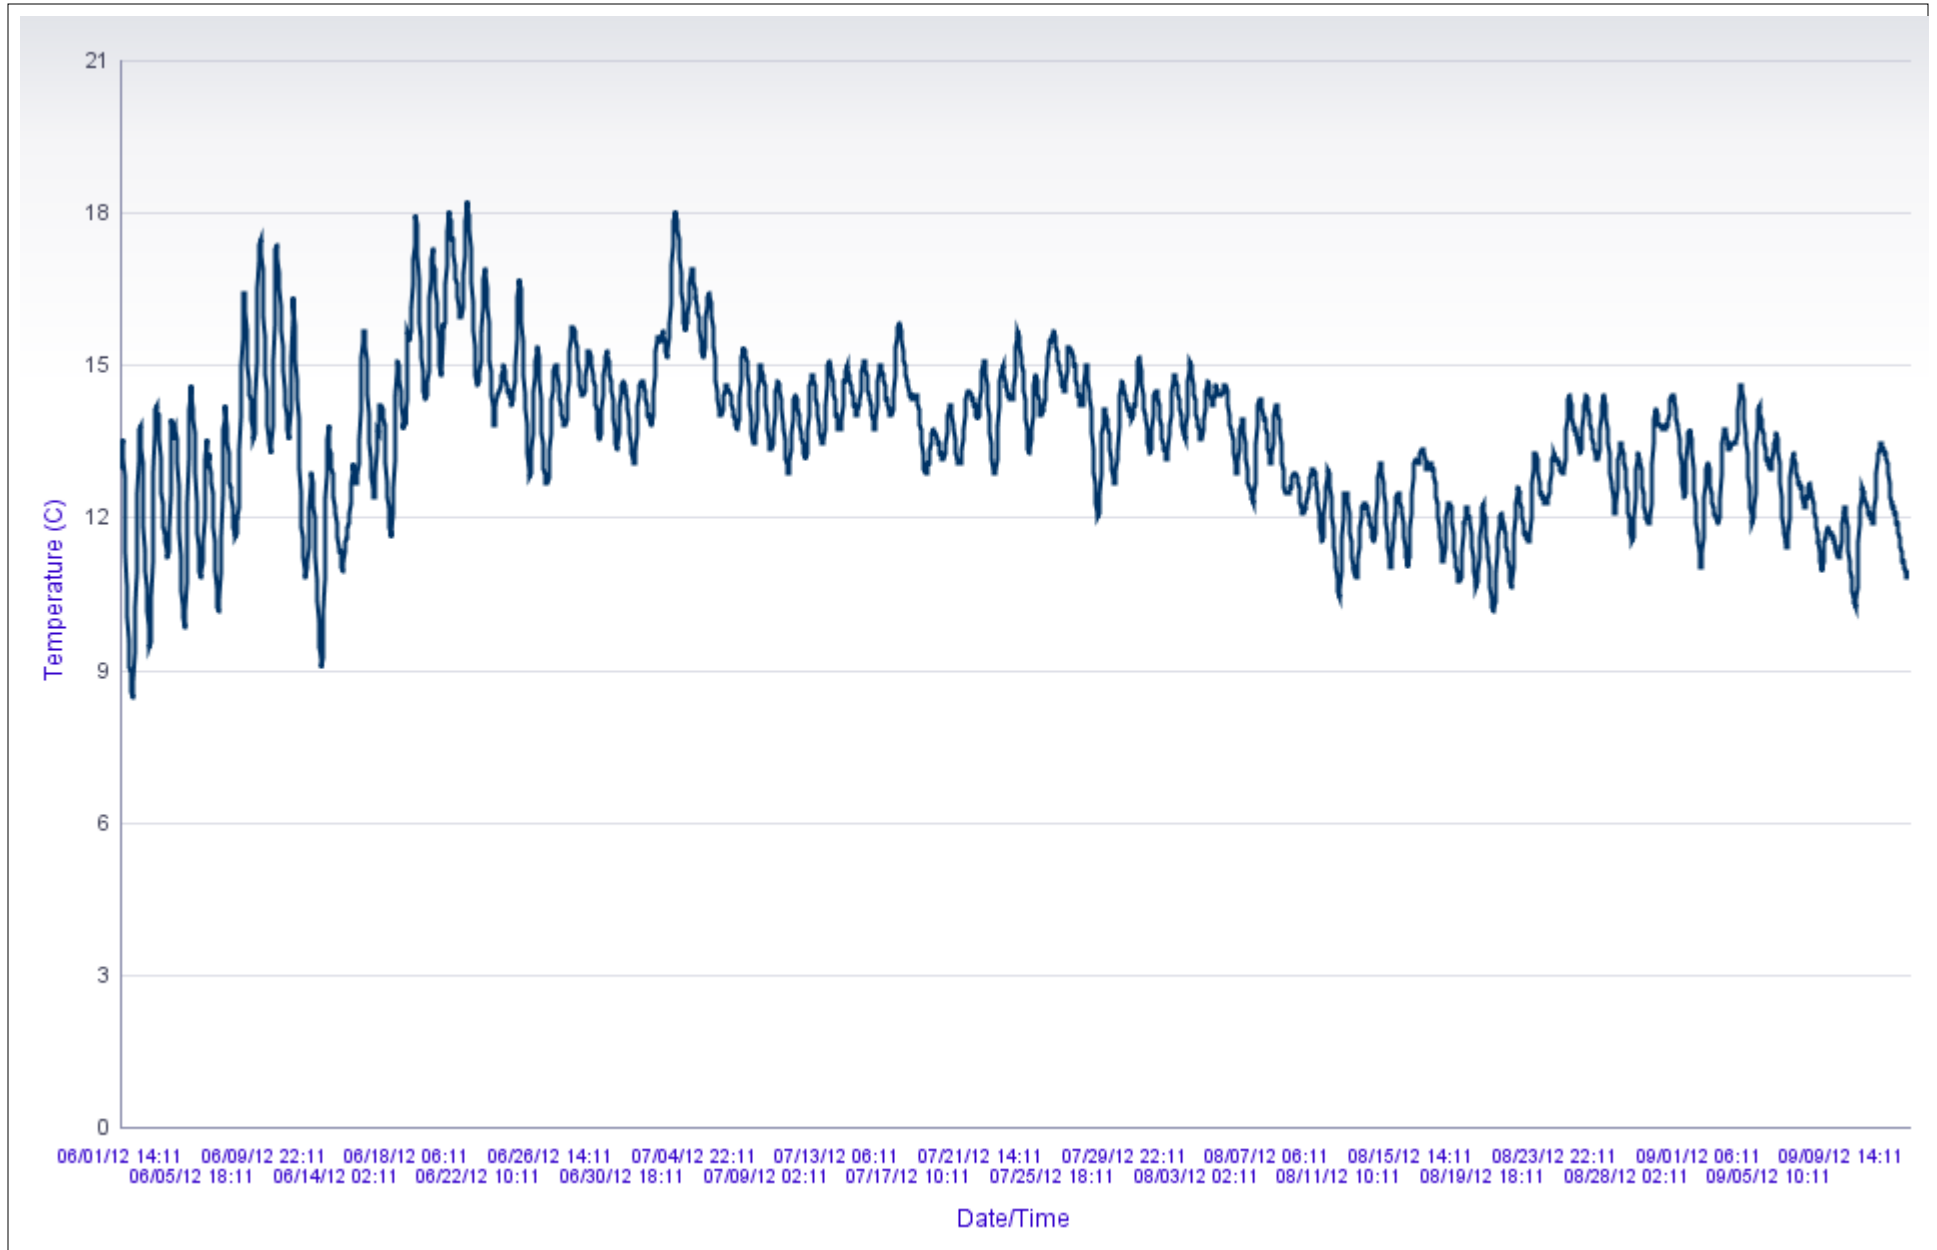

Station ID: 10038722

Station Name: Scott Taylor Creek 10 m US of Confluence with Unnamed Stream

Fieldwork Event Start: 06/01/2012 00:00

Fieldwork Event End: 09/13/2012 23:59

SWIMS: Temperature for a Selected Fieldwork Event