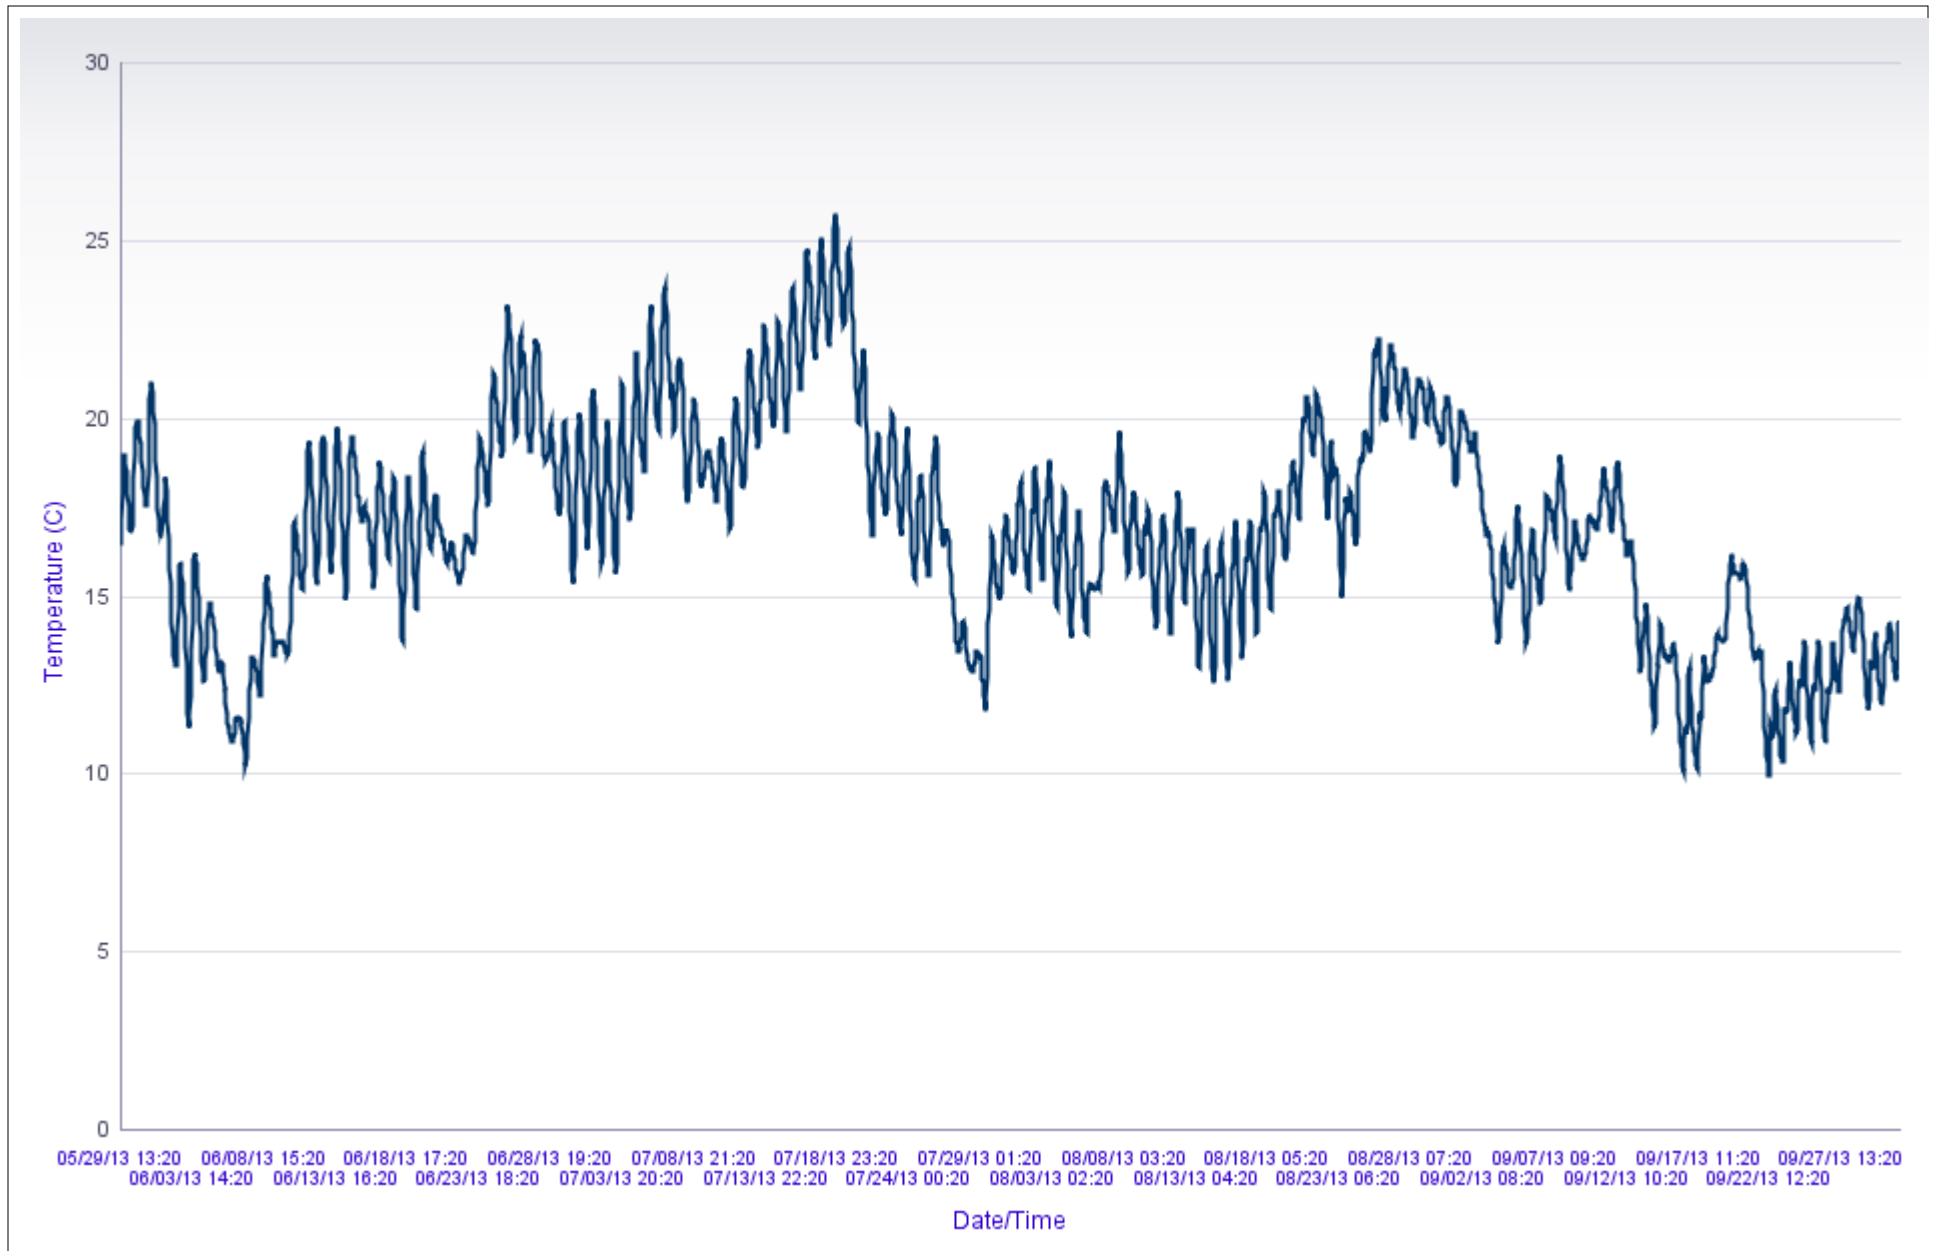

Station ID: 10039996

Station Name: Potato River 200m US of STH 77

Fieldwork Event Start: 05/29/2013 00:00

Fieldwork Event End: 10/01/2013 23:59

SWIMS: Temperature for a Selected Fieldwork Event