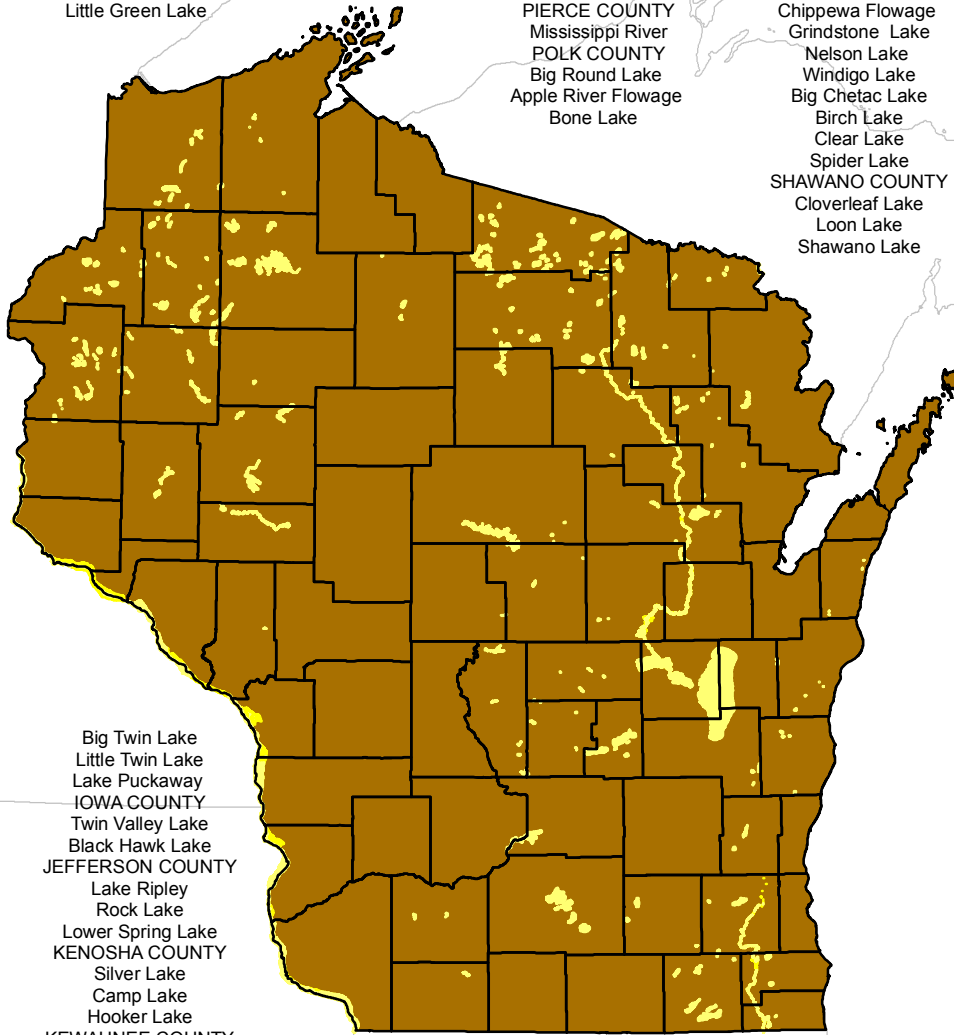

- VILAS COUNTY
  - Island Lake
  - Wild Rice Lake
  - Rest Lake
  - Clear Lake
  - Anvil Lake
  - Ballard Lake
  - Big Arbor Vitae Lake
  - Big Portage Lake
  - Big Sand Lake
  - Big St. Germain Lake
  - Catfish Lake
  - Deerskin Lake
  - Eagle Lake
  - Found Lake
  - Kentuck Lake
  - Little St. Germain Lake
  - Long Lake
  - Lost Lake
  - Muskellunge Lake
  - North Twin Lake
  - Plum Lake
  - Star Lake
  - Van Vliet Lake
  - Yellow Birch Lake
  - Pickereel Lake
  - Lower Nine Mile Lake
  - White Sand Lake
  - Fence Lake
  - Pokegama Lake
  - Flambeau Lake
  - Little Crawling Stone Lake
- WALWORTH COUNTY
  - Lulu Lake
  - Whitewater Lake
  - Geneva Lake
  - Como Lake
  - Potters Lake
  - Green Lake
  - Mill Lake
  - Middle Lake
- WASHBURN COUNTY
  - Potato Lake
  - Long Lake
  - Stone Lake
  - Shell Lake
  - Long Lake
  - Balsam Lake
  - Island Lake
  - Trego Lake
  - Birch Lake
  - Spider Lake
  - Bear Lake
  - Long Lake
  - Gilmore Lake
  - Pokegama Lake
  - Kimball Lake
  - Bass Lake
  - Nancy Lake
  - Pleasant Lake
  - Delavan Lake
- WASHINGTON COUNTY
  - Pike Lake
  - Big Cedar Lake
- WAUKESHA COUNTY
  - Pewaukee Lake
  - Eagle Spring Lake
  - Silver Lake
- WAUPACA COUNTY
  - Shadow Lake
  - Wolf River
  - Taylor Lake
  - Waupaca Chain of Lakes
  - Partridge Lake
  - White River Flowage
  - Pearl Lake
- WAUSHARA COUNTY
  - White River Flowage
  - Marl Lake
  - Mount Morris Lake
  - Pleasant Lake
- WIINNEBAGO COUNTY
  - Lake Butte des Mortes
  - Lake Winnecone
  - Lake Poygan
- WOOD COUNTY
  - Lake Wazeecha

- Big Twin Lake
- Little Twin Lake
- Lake Puckaway
- IOWA COUNTY
  - Twin Valley Lake
- Black Hawk Lake
- JEFFERSON COUNTY
  - Lake Ripley
  - Rock Lake
  - Lower Spring Lake
- KENOSHA COUNTY
  - Silver Lake
  - Camp Lake
  - Hooker Lake
- KEWAUNEE COUNTY
  - Heidmann Lake
  - Shea Lake
  - East Alaska Lake
  - Krohns Lake
- LINCOLN COUNTY
  - Lake Mohawksin
  - Jersey City Flowage
- MANITOWOC COUNTY
  - Pigeon Lake
  - English Lake
  - Cedar Lake
  - Carstens Lake
  - Long Lake

- Wheeler Lake
- Waube Lake
- Grindle Lake
- Kelly Lake
- Bass Lake
- Anderson Lake
- Horn Lake
- Little Horn Lake
- Explosion Lake
- Reservoir Pond

- Balsam Lake
- Big Butternut
- Pipe Lake
- North Pipe Lake
- Half Moon Lake
- North White Ash Lake
- White Ash Lake
- Church Pine Lake
- Big Lake
- Lake Wapogasset
- Bear Trap Lake

- White Clay
- Pensaukee Lake
- Washington Lake
- Upper Red Lake
- Lower Red Lake
- SHEBOYGAN COUNTY
  - Big Elkhart Lake
  - Crystal Lake
  - Random Lake
  - Little Elkhart Lake
- TREMPEALEAU COUNTY
  - Lake Henry