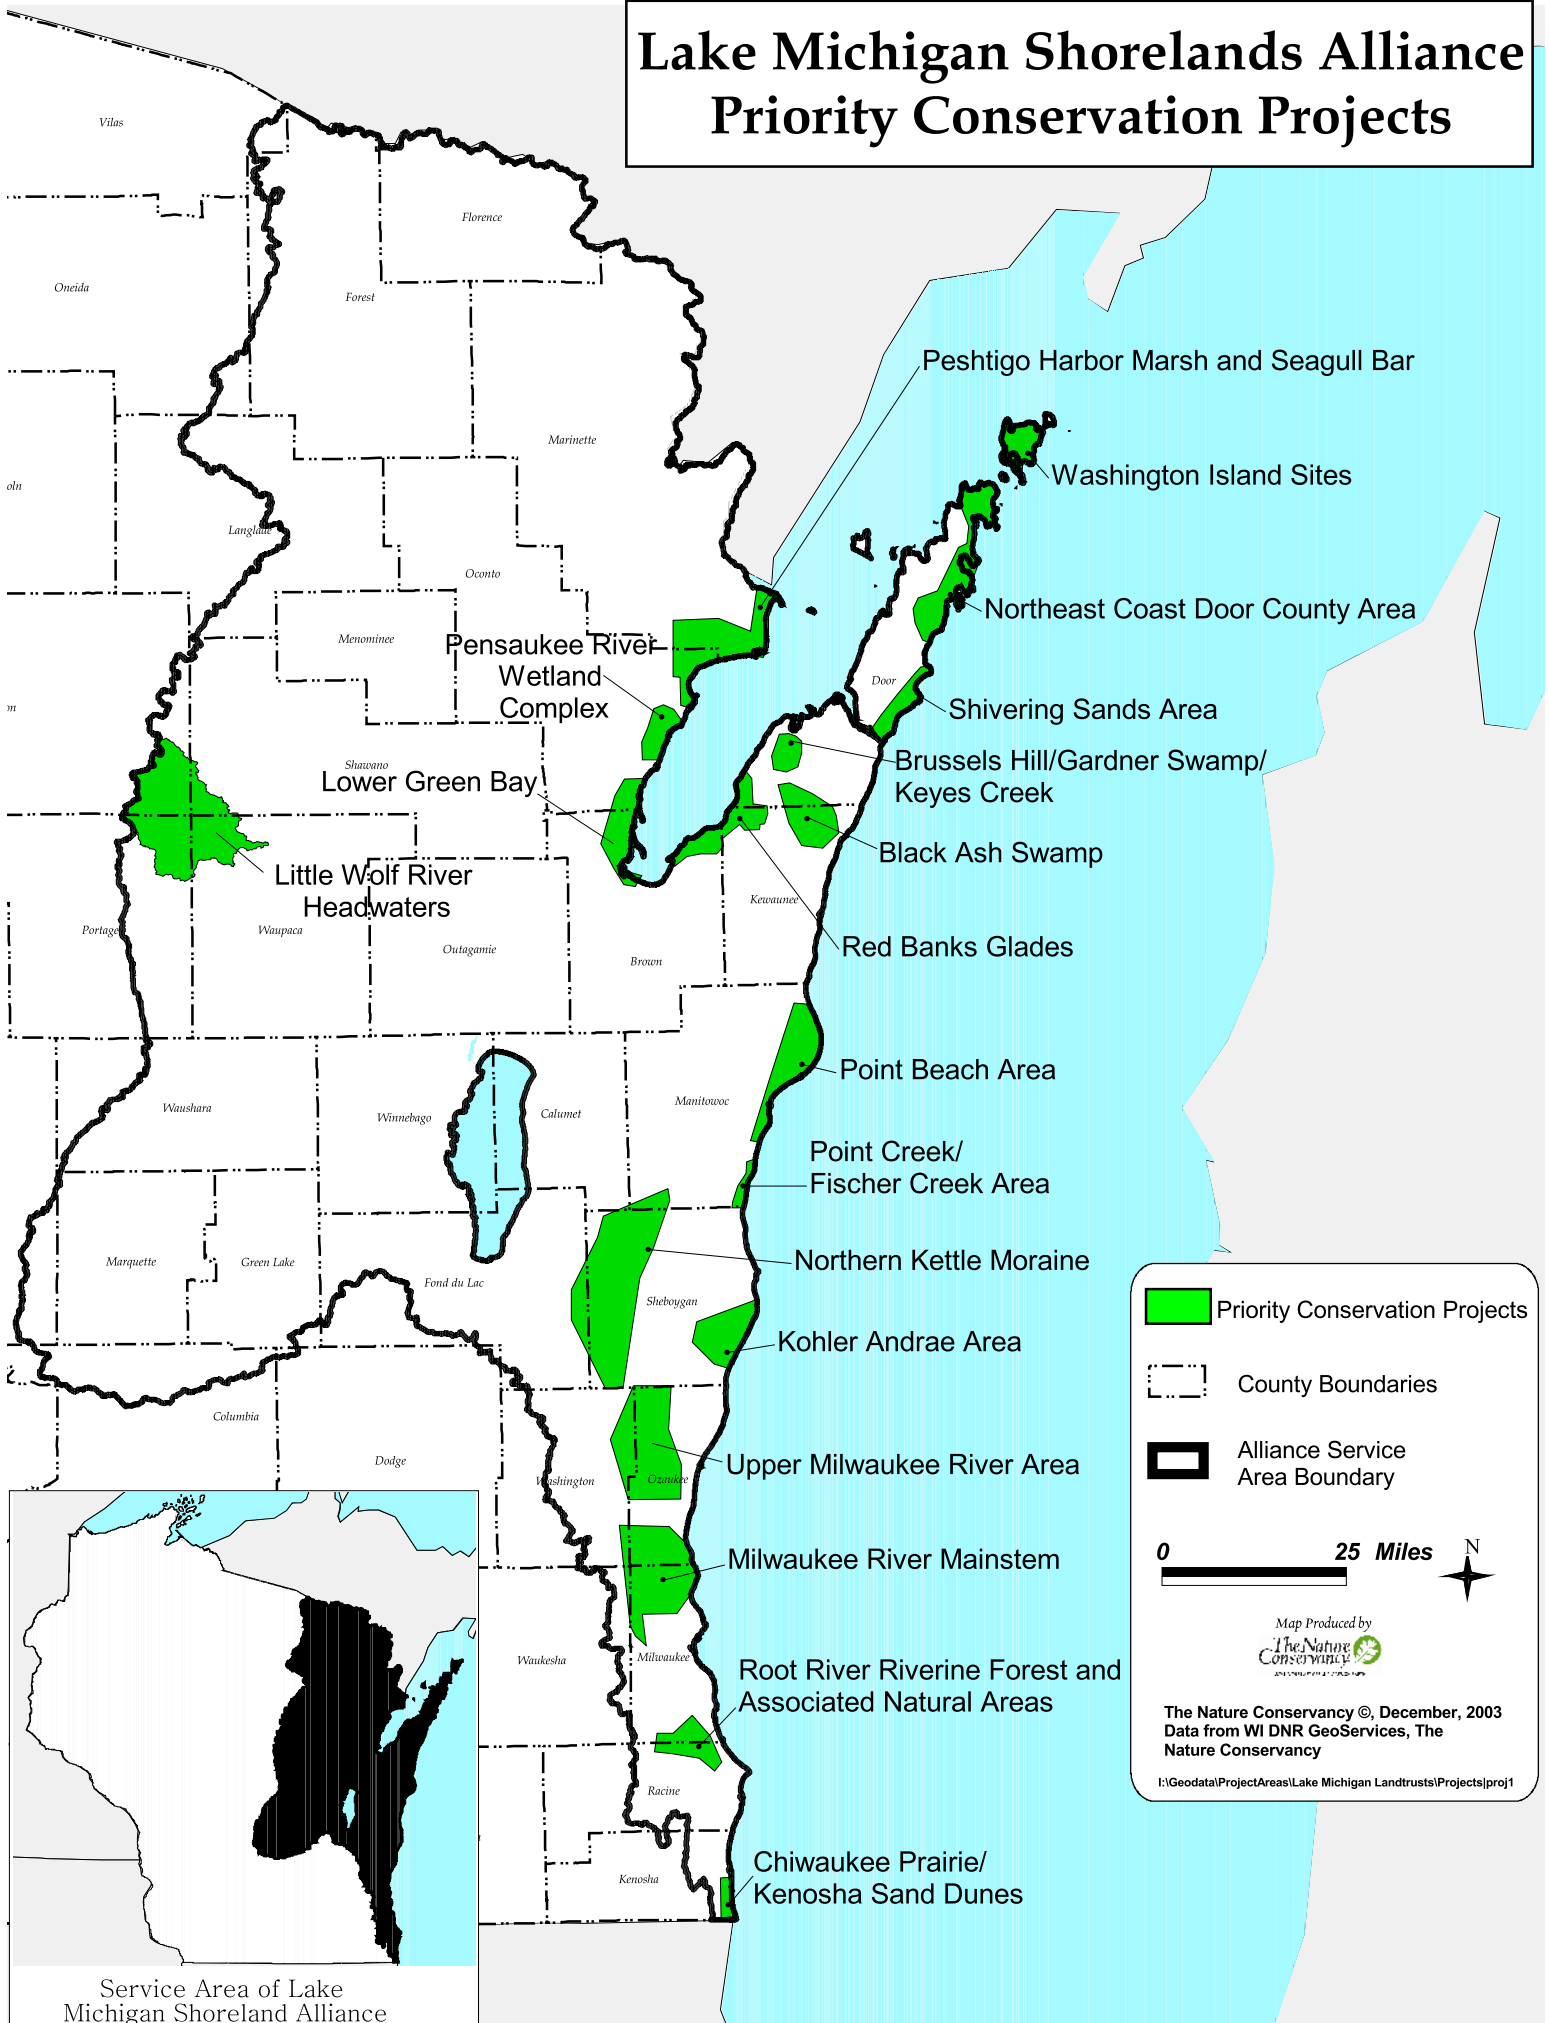

Lake Michigan Shorelands Alliance Priority Conservation Projects

Priority Conservation Projects

County Boundaries

Alliance Service Area Boundary

0 25 Miles N

The Nature Conservancy ©, December, 2003
Data from WI DNR GeoServices, The Nature Conservancy

I:\Geodata\ProjectAreas\Lake Michigan Landtrusts\Projects\proj1

Service Area of Lake Michigan Shoreland Alliance