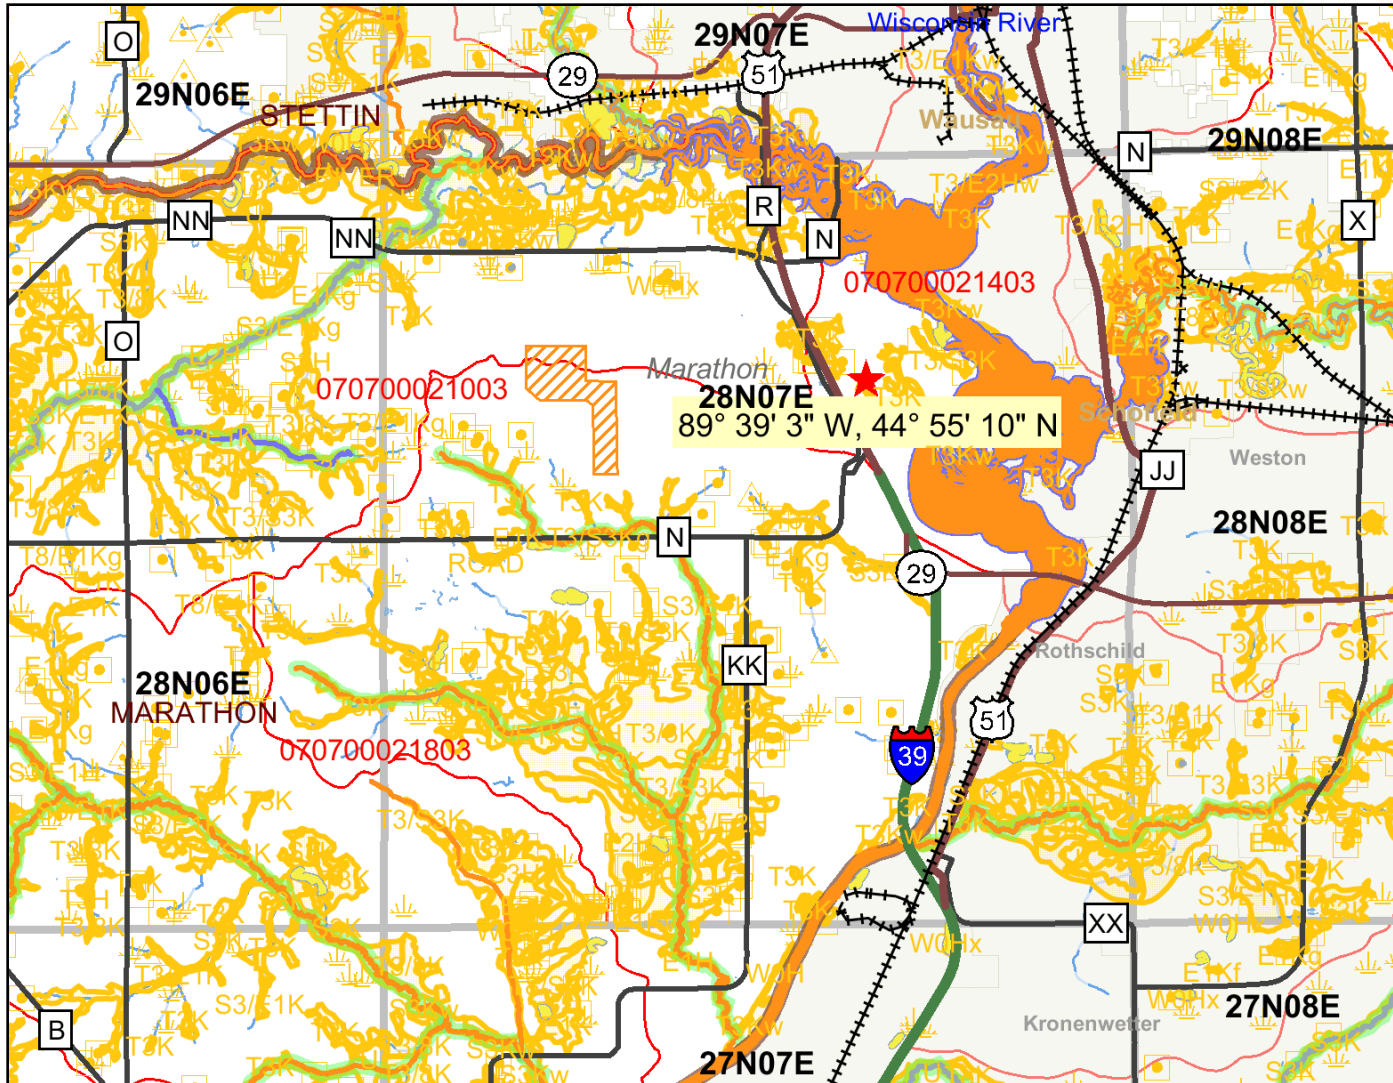

Marathon Cnty-Tn Rib Mt-STWMP-Jul 27, 2010

Legend

- Railroads
- Major Highways
- Interstate
- State Highway
- U.S. Highways
- County Roads
- NR104 Lines
- Outstanding and Exceptional Streams
- Exceptional
- Outstanding
- Localational QA In Progress
- Localational Data Source Conflict
- Outstanding and Exceptional Lakes
- Exceptional
- Outstanding
- Localational QA In Progress
- Localational Data Source Conflict
- PRF Other River Public Rights Features
- PRF Sensitive Rivers
- PRF Other Public Rights Features
- PRF Sensitive Areas of Lakes
- ASNRI Outstanding and Exceptional Streams
- ORW
- ORW
- ERW
- ASNRI Outstanding and

Scale: 1:94,484

0 1.75 3.5 5.25 mi.

This map is a user generated static output from an Internet mapping site and is for general reference only. Data layers that appear on this map may or may not be accurate, current, or otherwise reliable. THIS MAP IS NOT TO BE USED FOR NAVIGATION.