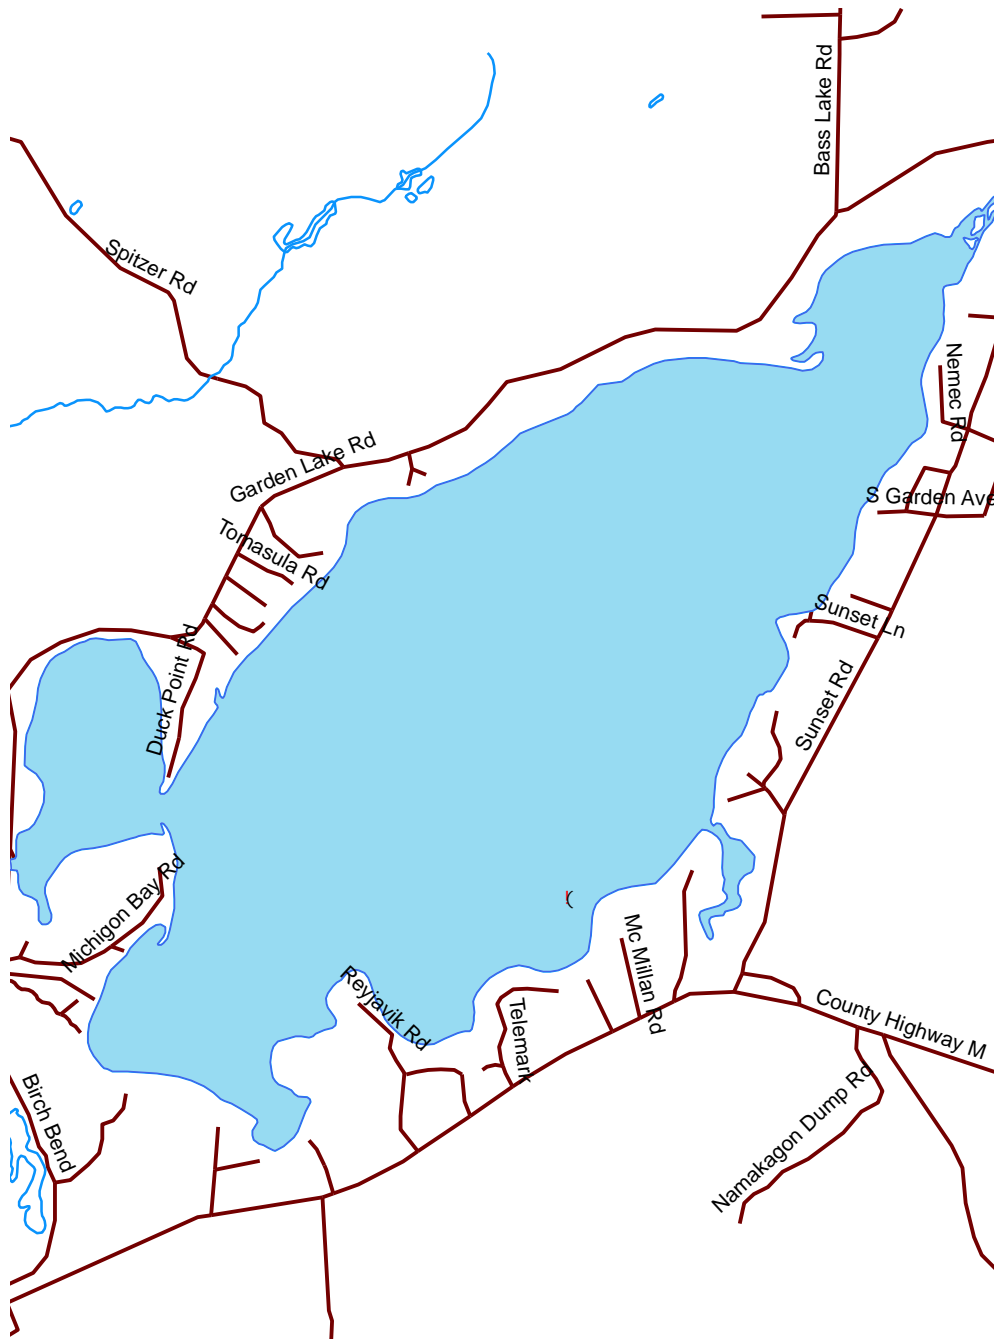

Garden Lake

Bayfield

2735500

Nesting Year	
X	1986
X	1987
X	1988
X	1989
(1990
(1991
(1992
(1993
(1994
(1995
(1996
(1997
(1998
(1999
(2000
^	2001
^	2002
^	2003
^	2004
^	2005
^	2006
^	2007

- Loon Nursery
- Water
- Rivers & Streams
- Roads

Loon Watch
 Sigurd Olson Environmental Institute
 Ashland, WI
 July 1, 2008