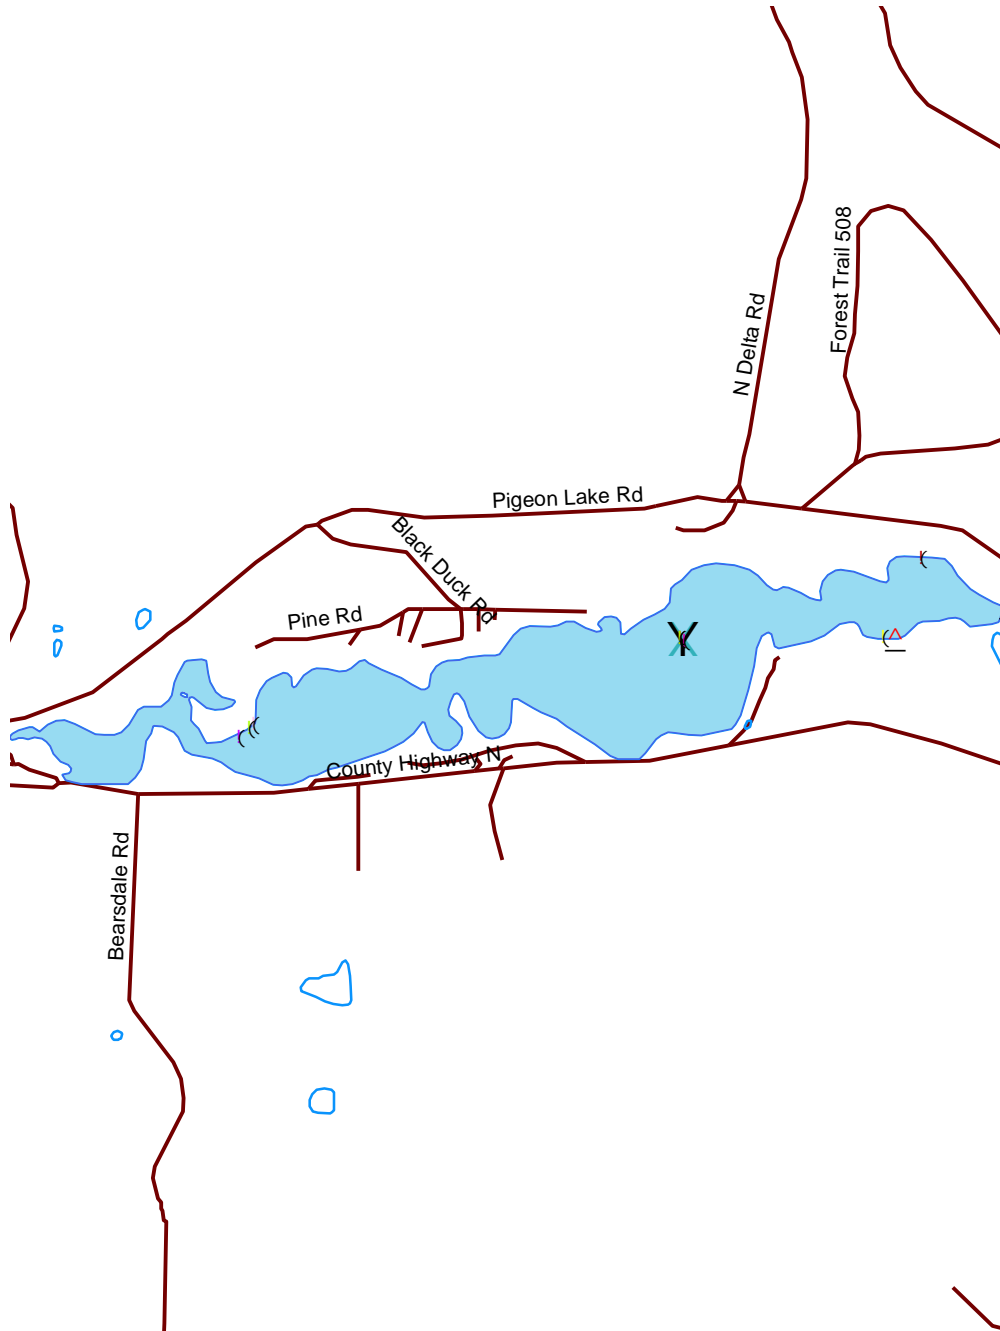

# Pigeon Lake Bayfield

2489400

Nesting Year		Symbol	Year	Symbol	Year
X	1986	⌒	1993	△	2001
X	1987	⌒	1994	△	2002
X	1988	⌒	1995	△	2003
X	1989	⌒	1996	△	2004
⌒	1990	⌒	1997	△	2005
⌒	1991	⌒	1998	△	2006
⌒	1992	⌒	1999	△	2007
		⌒	2000		

- Loon Nursery
- Water
- Rivers & Streams
- Roads

Loon Watch  
Sigurd Olson Environmental Institute  
Ashland, WI  
July 1, 2008