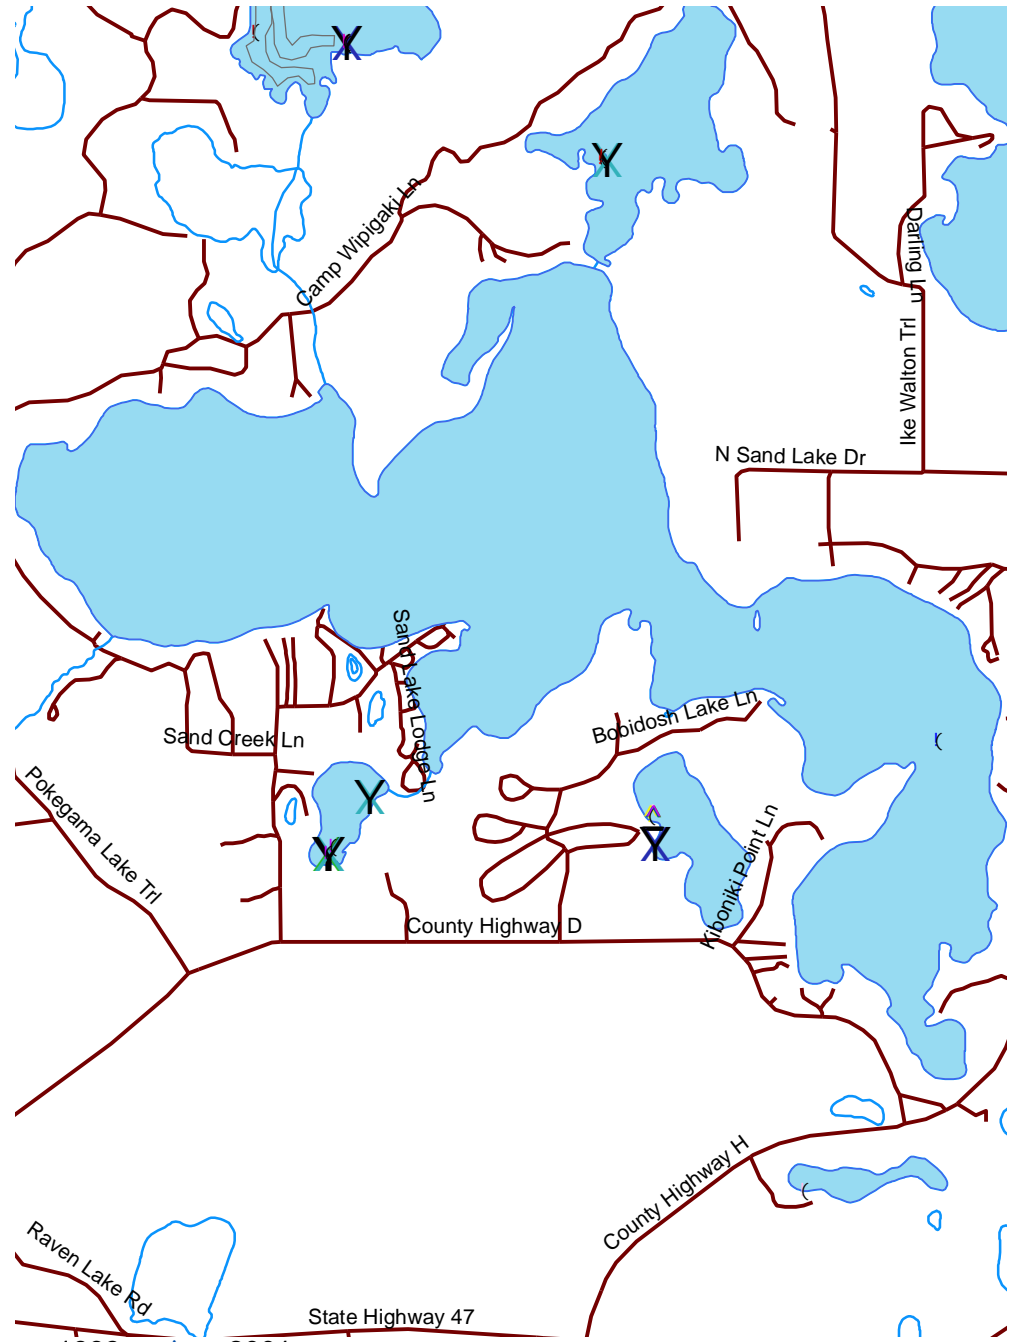

# White Sand Lake

Vilas

2321100

<b>Nesting Year</b>	(	1993	^	2001
X	(	1986	—	2002
X	(	1987	^	2003
X	(	1988	—	2004
X	(	1989	^	2005
(	(	1990	—	2006
(	(	1991	^	2007
(	^	1992	—	2000

-  Loon Nursery
-  Water
-  Rivers & Streams
-  Roads

Loon Watch  
 Sigurd Olson Environmental Institute  
 Ashland, WI  
 July 1, 2008