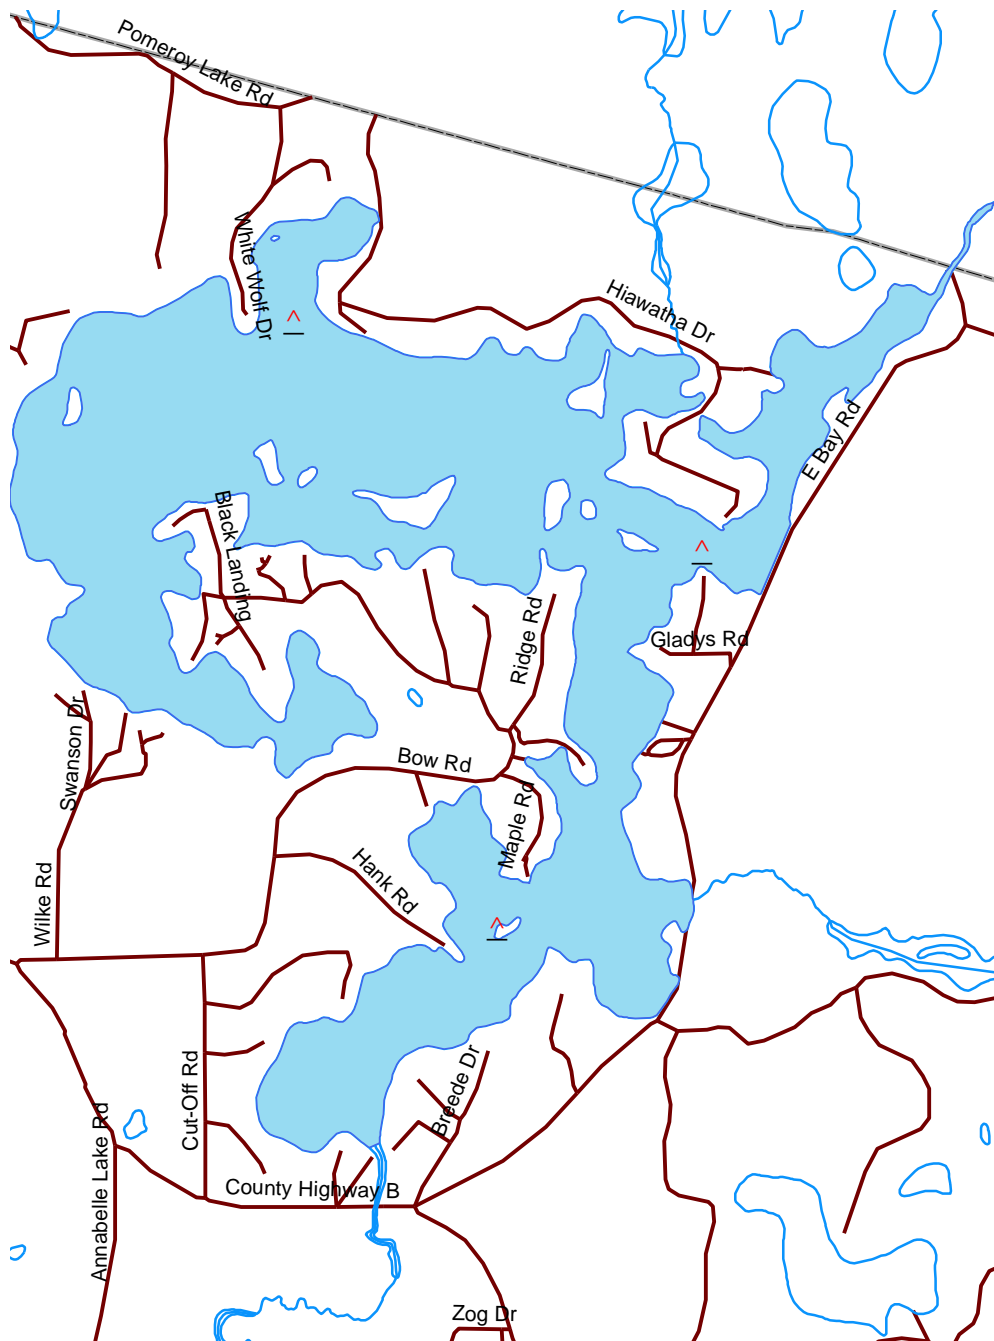

Oxbow Lake

Vilas

2954800

Nesting Year	(1993	^	2001
X	(1994	^	2002
X	(1995	^	2003
X	(1996	^	2004
X	(1997	^	2005
((1998	^	2006
((1999	^	2007
(^	2000		

-  Loon Nursery
-  Water
-  Rivers & Streams
-  Roads

Loon Watch
 Sigurd Olson Environmental Institute
 Ashland, WI
 July 1, 2008