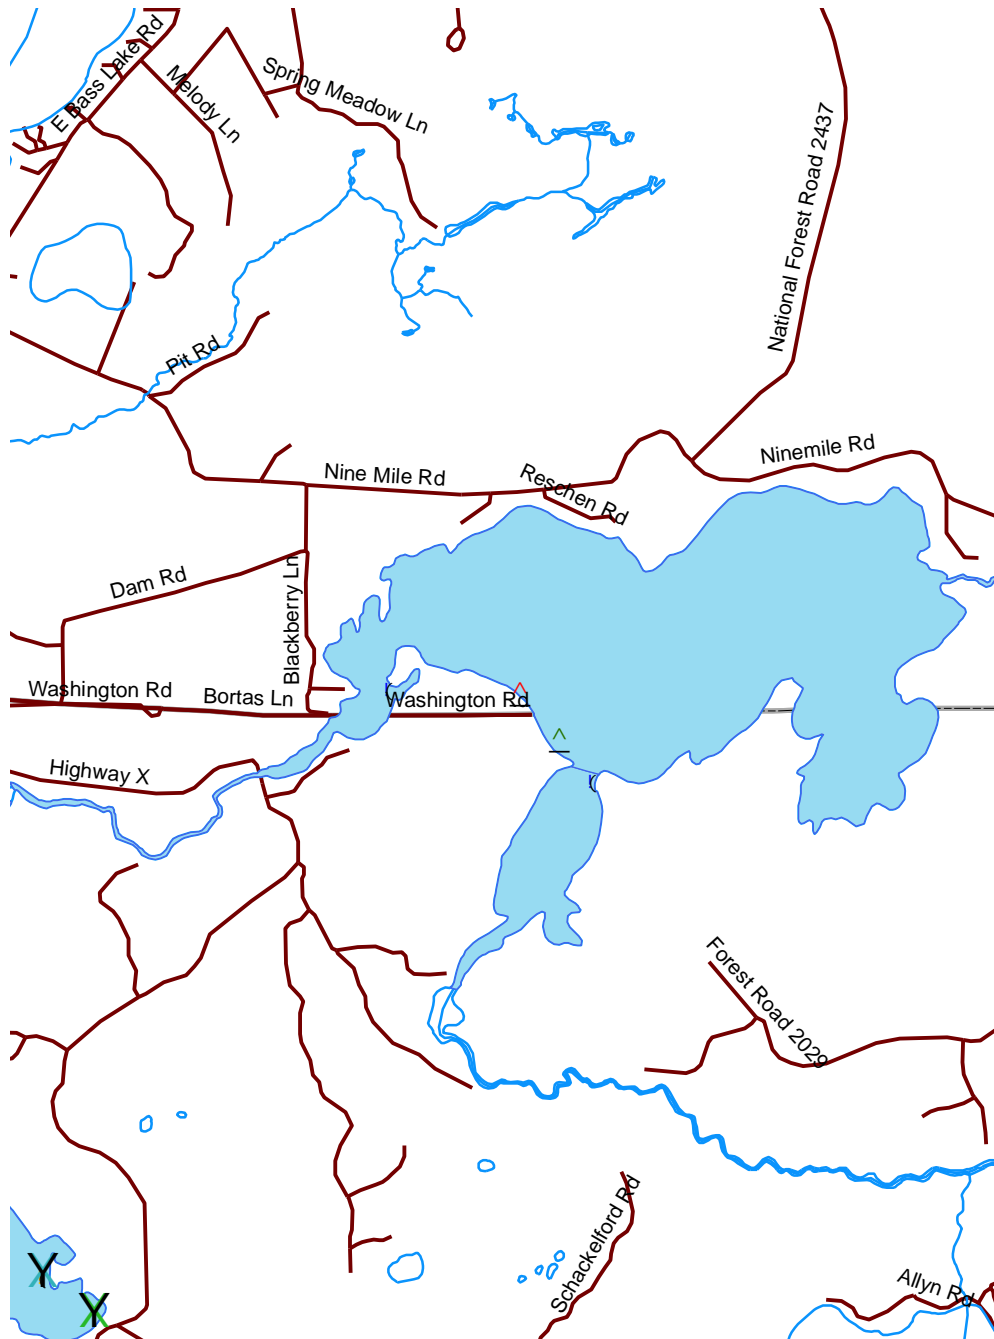

Lower Ninemile Lake

Vilas

1605200

Nesting Year			
X	1986	△	2001
X	1987	△	2002
X	1988	△	2003
X	1989	△	2004
(1990	△	2005
(1991	△	2006
(1992	△	2007
(1993	△	2000
(1994	△	
(1995	△	
(1996	△	
(1997	△	
(1998	△	
(1999	△	

Loon Nursery

Water

Rivers & Streams

Roads

Loon Watch
Sigurd Olson Environmental Institute
Ashland, WI
July 1, 2008

0 0.3 0.6
Miles