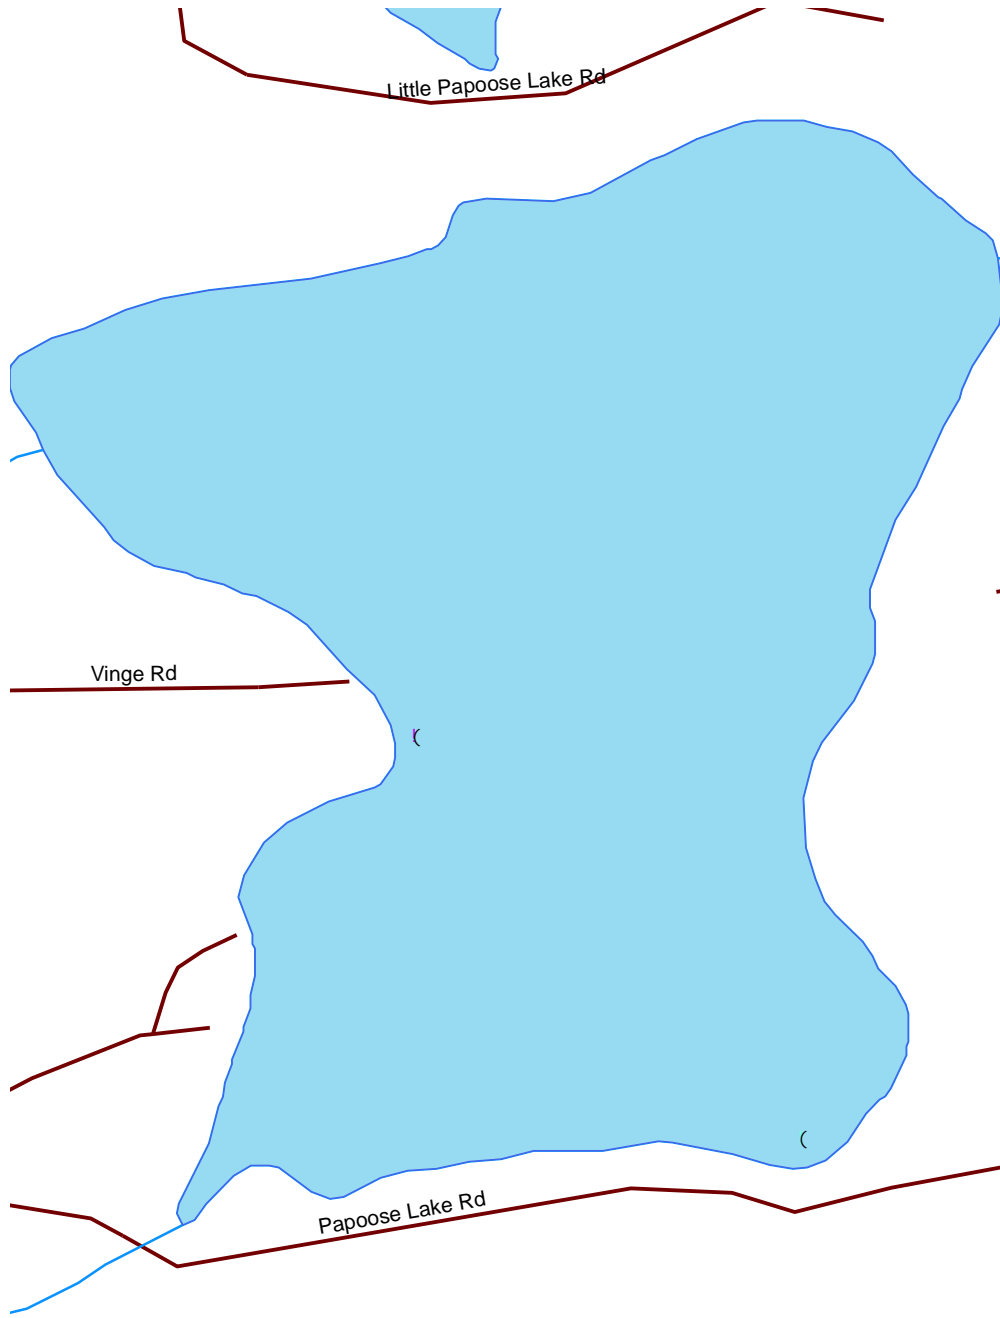

Little Papoose Lake

Vilas

2328200

Nesting Year	
X	1986
X	1987
X	1988
X	1989
(1990
(1991
(1992
(1993
(1994
(1995
(1996
(1997
(1998
(1999
(2000
^	2001
^	2002
^	2003
^	2004
^	2005
^	2006
^	2007

- Loon Nursery
- Water
- Rivers & Streams
- Roads

Loon Watch
 Sigurd Olson Environmental Institute
 Ashland, WI
 July 1, 2008