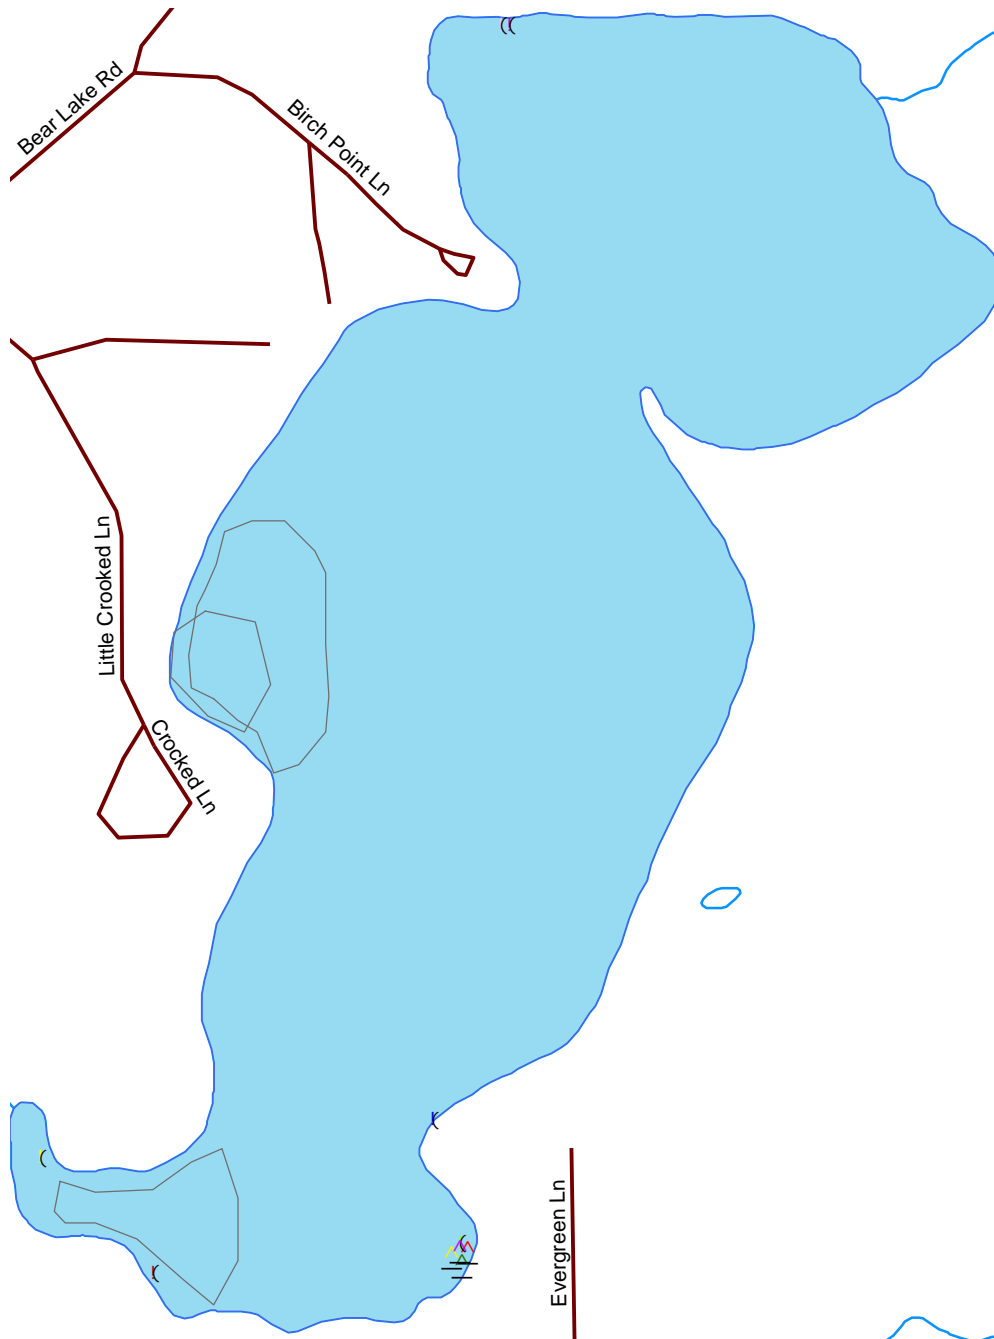

Little Crooked Lake

Vilas

2335500

Nesting Year	Symbol	Year	Symbol	Year
1986	X	1993	⤵	2001
1987	X	1994	⤵	2002
1988	X	1995	⤵	2003
1989	X	1996	⤵	2004
1990	⤵	1997	⤵	2005
1991	⤵	1998	⤵	2006
1992	⤵	1999	⤵	2007
		2000	⤵	

-  Loon Nursery
-  Water
-  Rivers & Streams
-  Roads

Loon Watch
 Sigurd Olson Environmental Institute
 Ashland, WI
 July 1, 2008