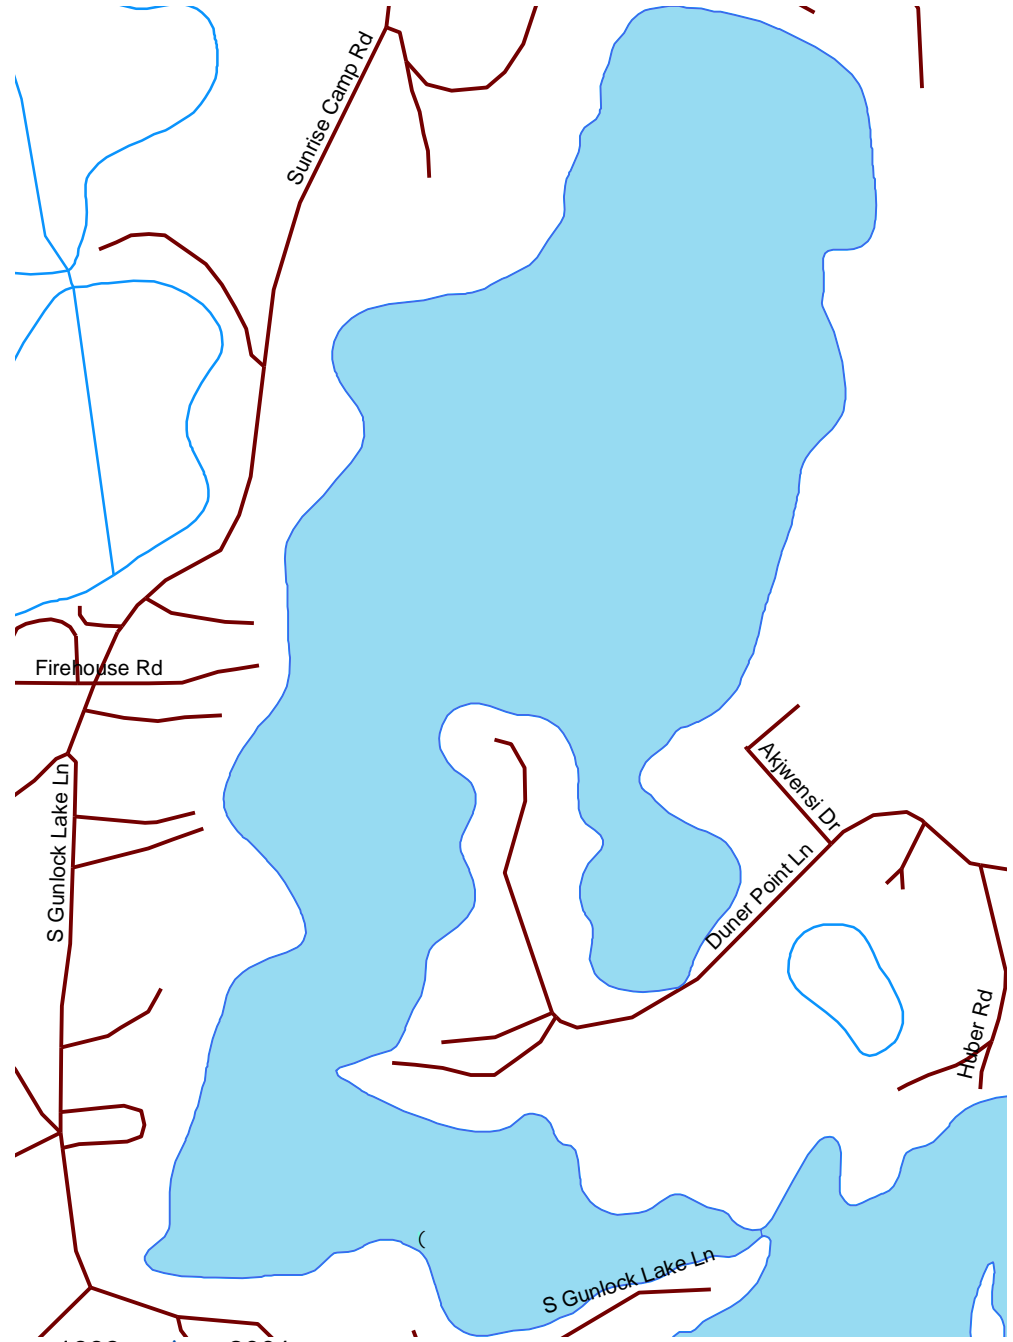

Gunlock Lake

Vilas

1539700

Nesting Year	
X	1986
X	1987
X	1988
X	1989
(1990
(1991
(1992
(1993
(1994
(1995
(1996
(1997
(1998
(1999
(2000
△	2001
△	2002
△	2003
△	2004
△	2005
△	2006
△	2007

-  Loon Nursery
-  Water
-  Rivers & Streams
-  Roads

Loon Watch
 Sigurd Olson Environmental Institute
 Ashland, WI
 July 1, 2008