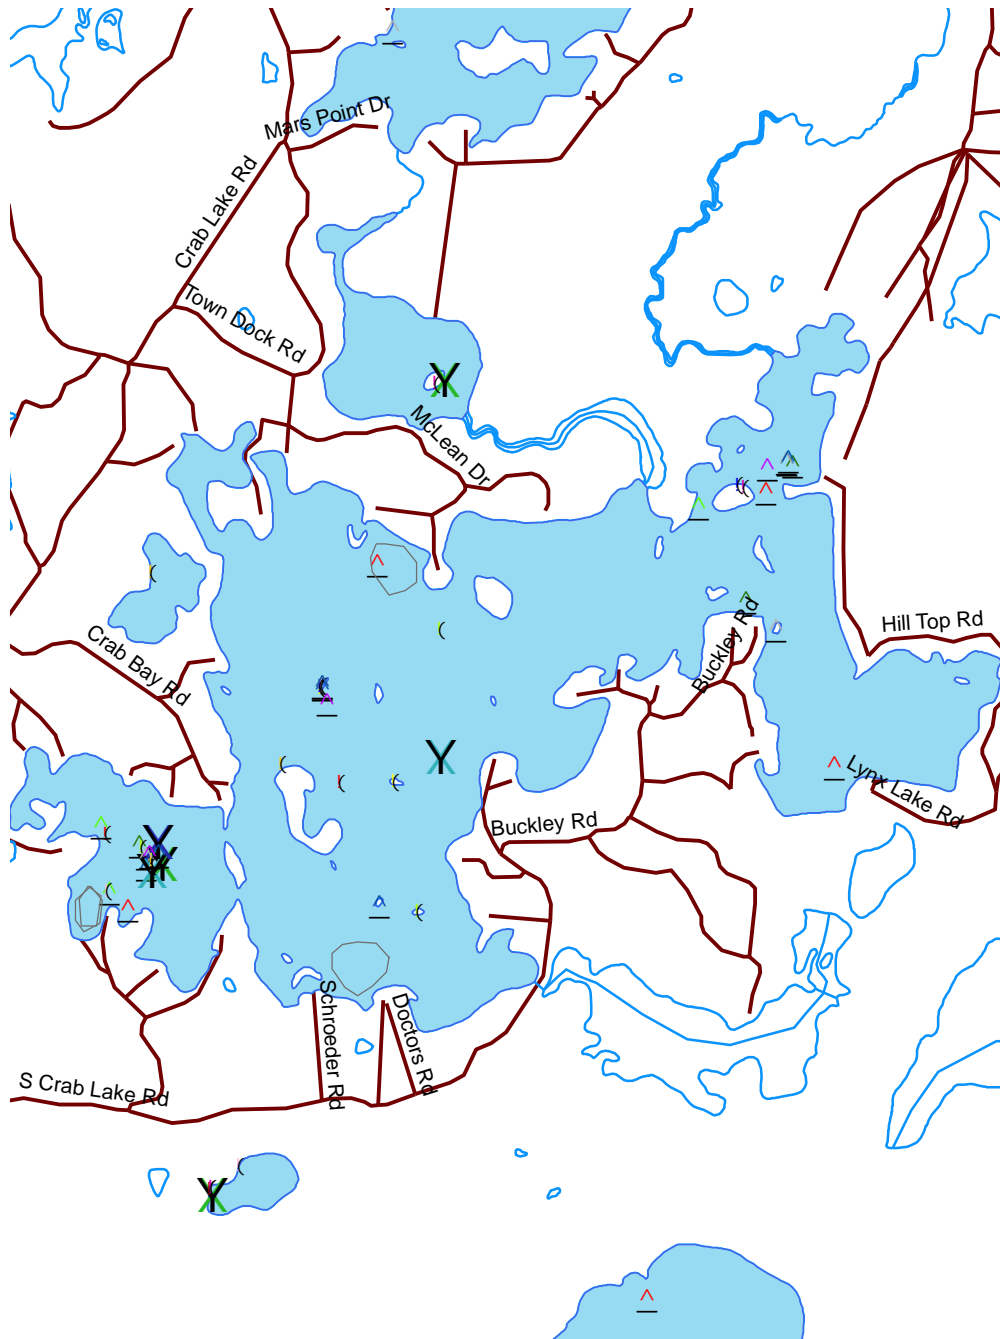

Crab Lake

Vilas

2953500

Nesting Year	⌋	1993	△	2001
X	⌋	1994	△	2002
X	⌋	1995	△	2003
X	⌋	1996	△	2004
X	⌋	1997	△	2005
⌋	⌋	1998	△	2006
⌋	⌋	1999	△	2007
⌋	△	2000		

-  Loon Nursery
-  Water
-  Rivers & Streams
-  Roads

Loon Watch
 Sigurd Olson Environmental Institute
 Ashland, WI
 July 1, 2008

0 0.25 0.5 Miles