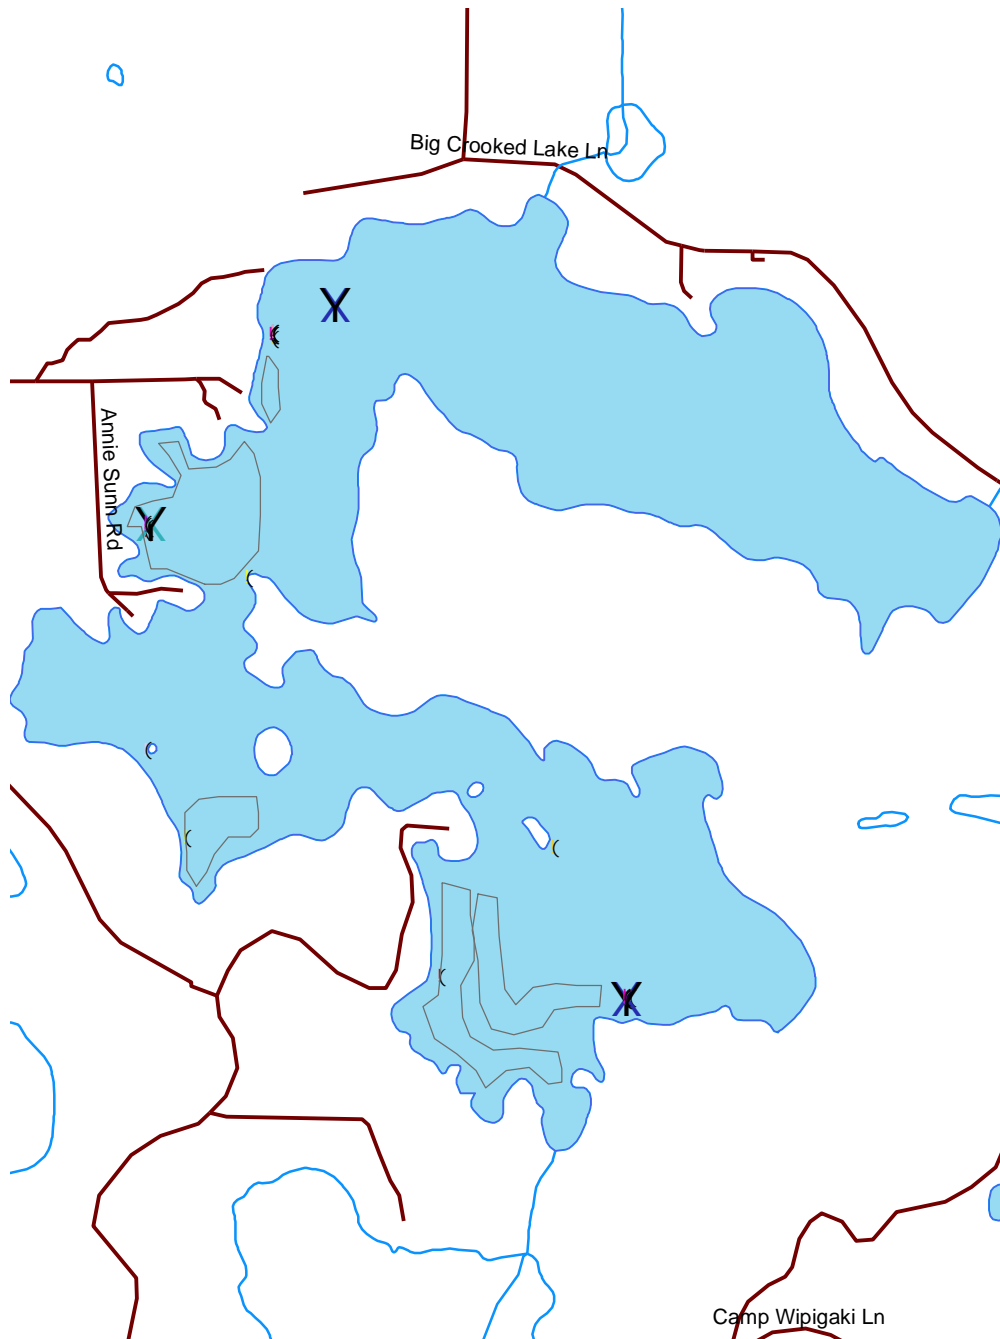

Big Crooked Lake

Vilas

2321400

Nesting Year	
X	1986
X	1987
X	1988
X	1989
(1990
(1991
(1992
(1993
(1994
(1995
(1996
(1997
(1998
(1999
(2000
^	2001
^	2002
^	2003
^	2004
^	2005
^	2006
^	2007

-  Loon Nursery
-  Water
-  Rivers & Streams
-  Roads

Loon Watch
 Sigurd Olson Environmental Institute
 Ashland, WI
 July 1, 2008