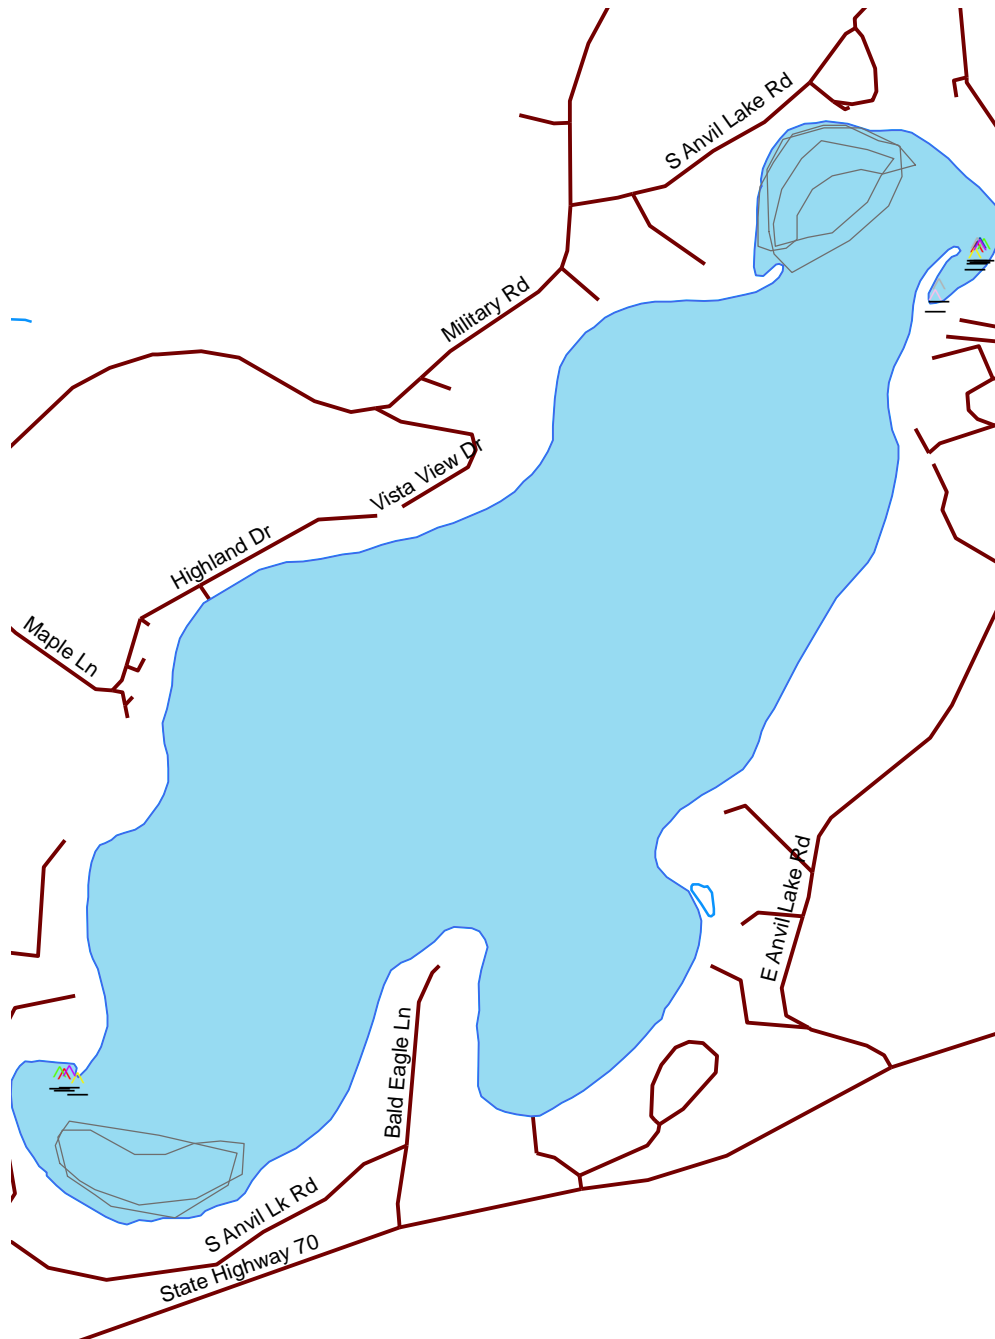

Anvil Lake

Vilas

968800

Nesting Year	⌒	1993	△	2001
X	⌒	1986	△	2002
X	⌒	1987	△	2003
X	⌒	1988	△	2004
X	⌒	1989	△	2005
⌒	⌒	1990	△	2006
⌒	⌒	1991	△	2007
⌒	△	1992	2000	

- Loon Nursery
- Water
- Rivers & Streams
- Roads

Loon Watch
 Sigurd Olson Environmental Institute
 Ashland, WI
 July 1, 2008