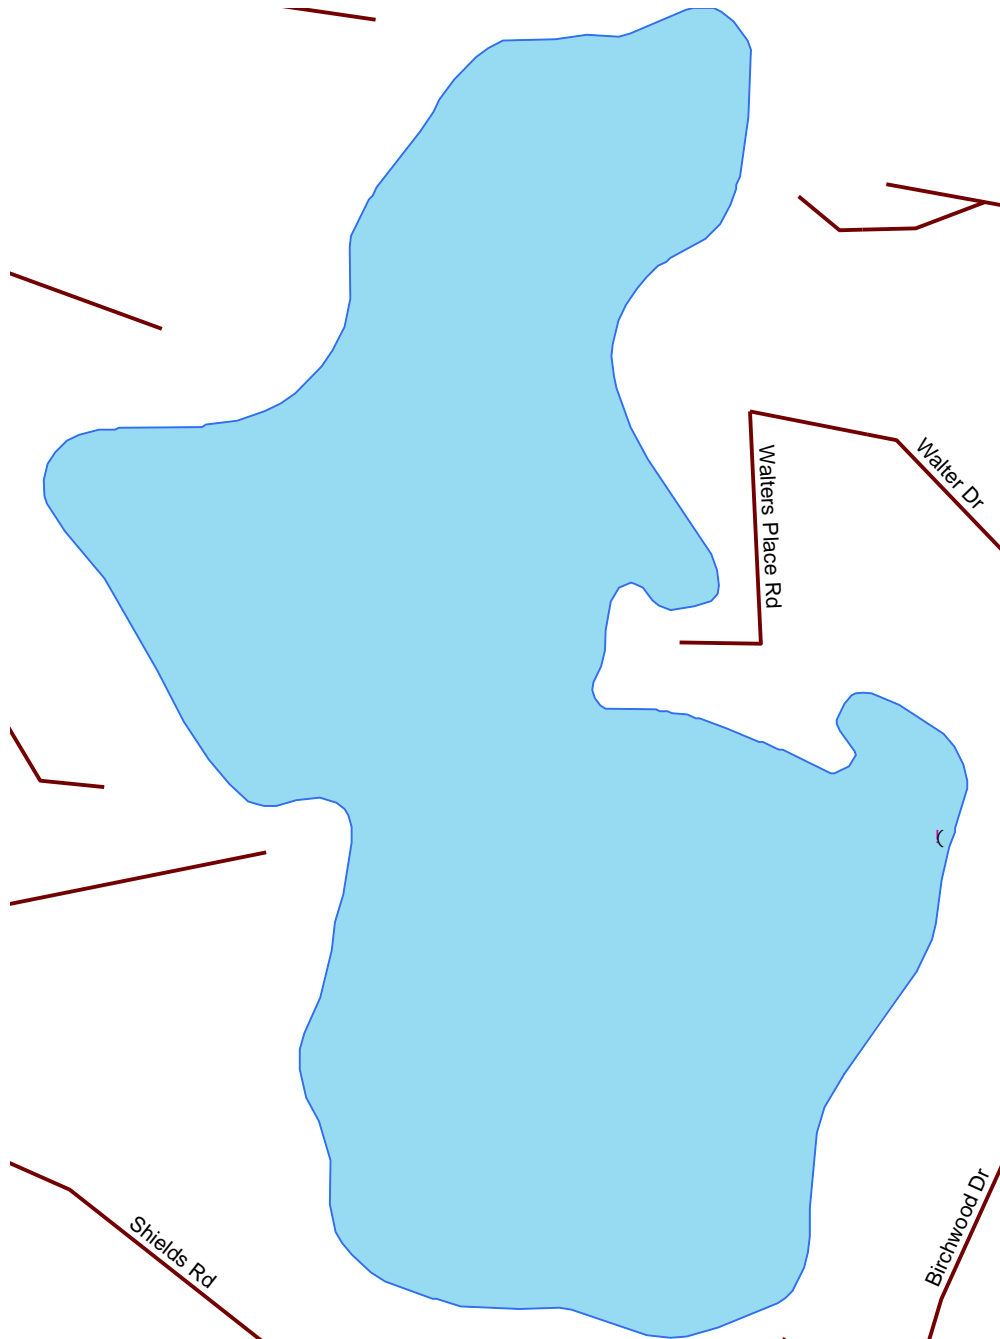

# Alma Lake

Vilas

967900

Nesting Year	Symbol	Year	Symbol	Year
1986	X	1993	∩	2001
1987	X	1994	∩	2002
1988	X	1995	∩	2003
1989	X	1996	∩	2004
1990	∩	1997	∩	2005
1991	∩	1998	∩	2006
1992	∩	1999	∩	2007
		2000	∩	

- Loon Nursery
- Water
- Rivers & Streams
- Roads

Loon Watch  
 Sigurd Olson Environmental Institute  
 Ashland, WI  
 July 1, 2008