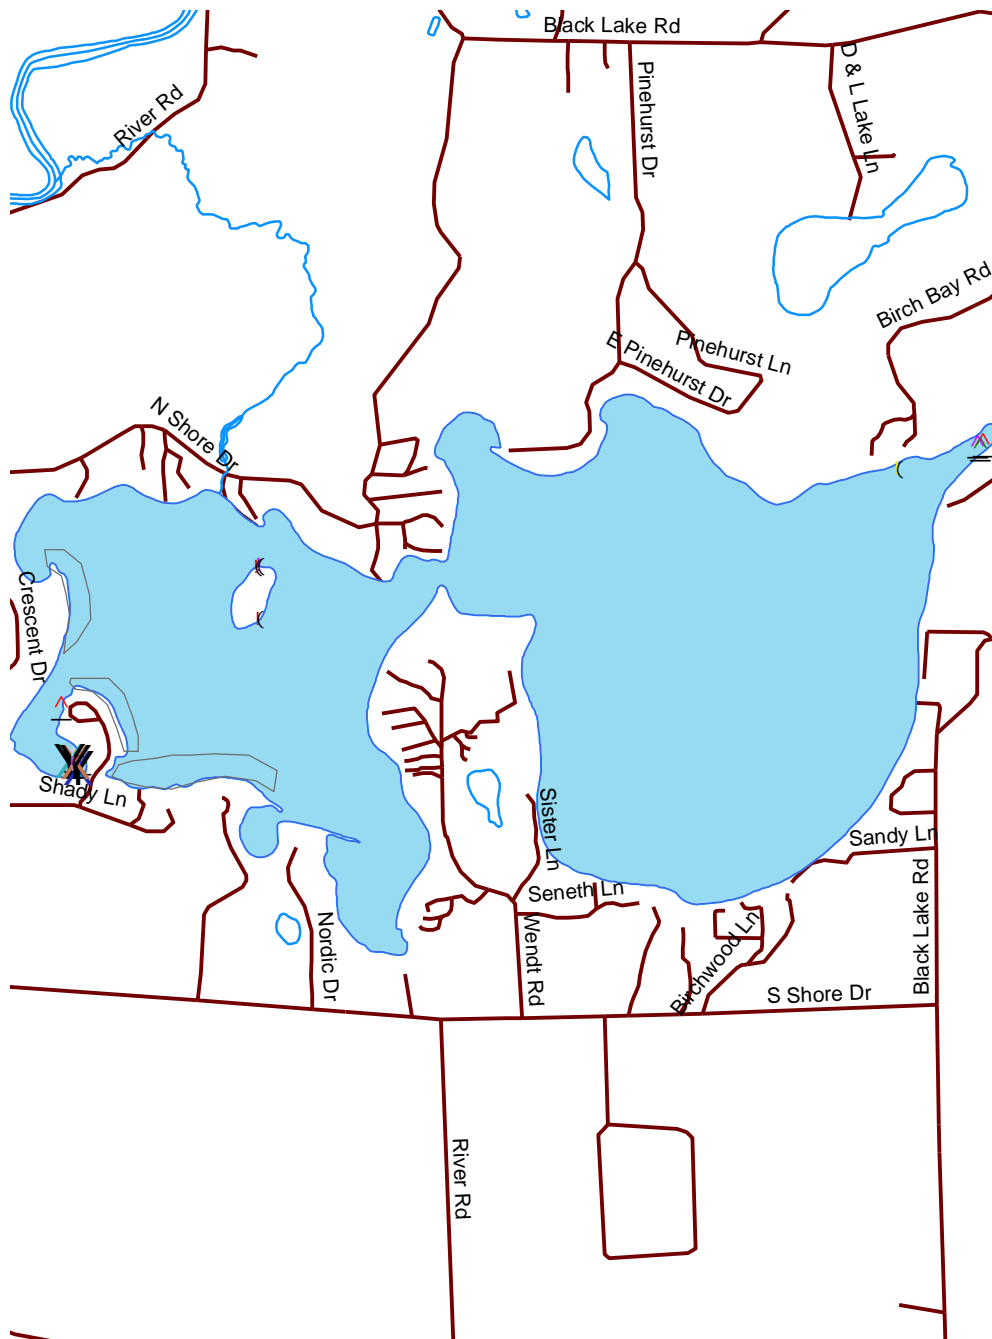

Two Sisters Lake

Oneida

1588200

Nesting Year	
X	1986
X	1987
X	1988
X	1989
(1990
(1991
(1992
(1993
(1994
(1995
(1996
(1997
(1998
(1999
(2000
^	2001
^	2002
^	2003
^	2004
^	2005
^	2006
^	2007

-  Loon Nursery
-  Water
-  Rivers & Streams
-  Roads

Loon Watch
 Sigurd Olson Environmental Institute
 Ashland, WI
 July 1, 2008