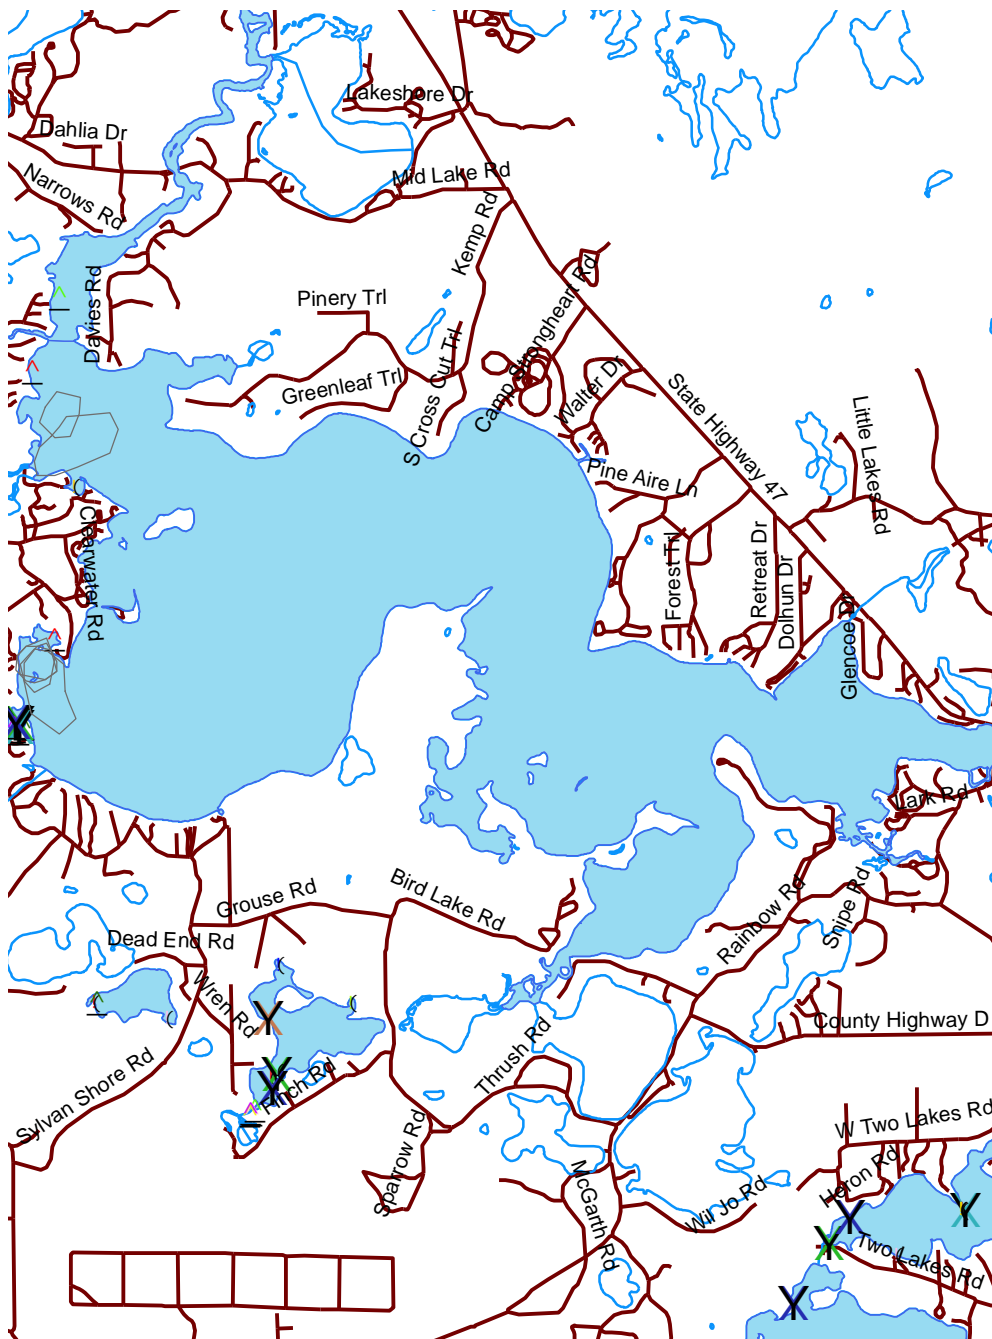

Tomahawk Lake

Oneida

1542700

Nesting Year	(1993	△	2001
X	(1994	△	2002
X	(1995	△	2003
X	(1996	△	2004
X	(1997	△	2005
((1998	△	2006
((1999	△	2007
(△	2000		

Loon Nursery

Water

Rivers & Streams

Roads

Loon Watch
Sigurd Olson Environmental Institute
Ashland, WI
July 1, 2008

0 0.4 0.8
Miles