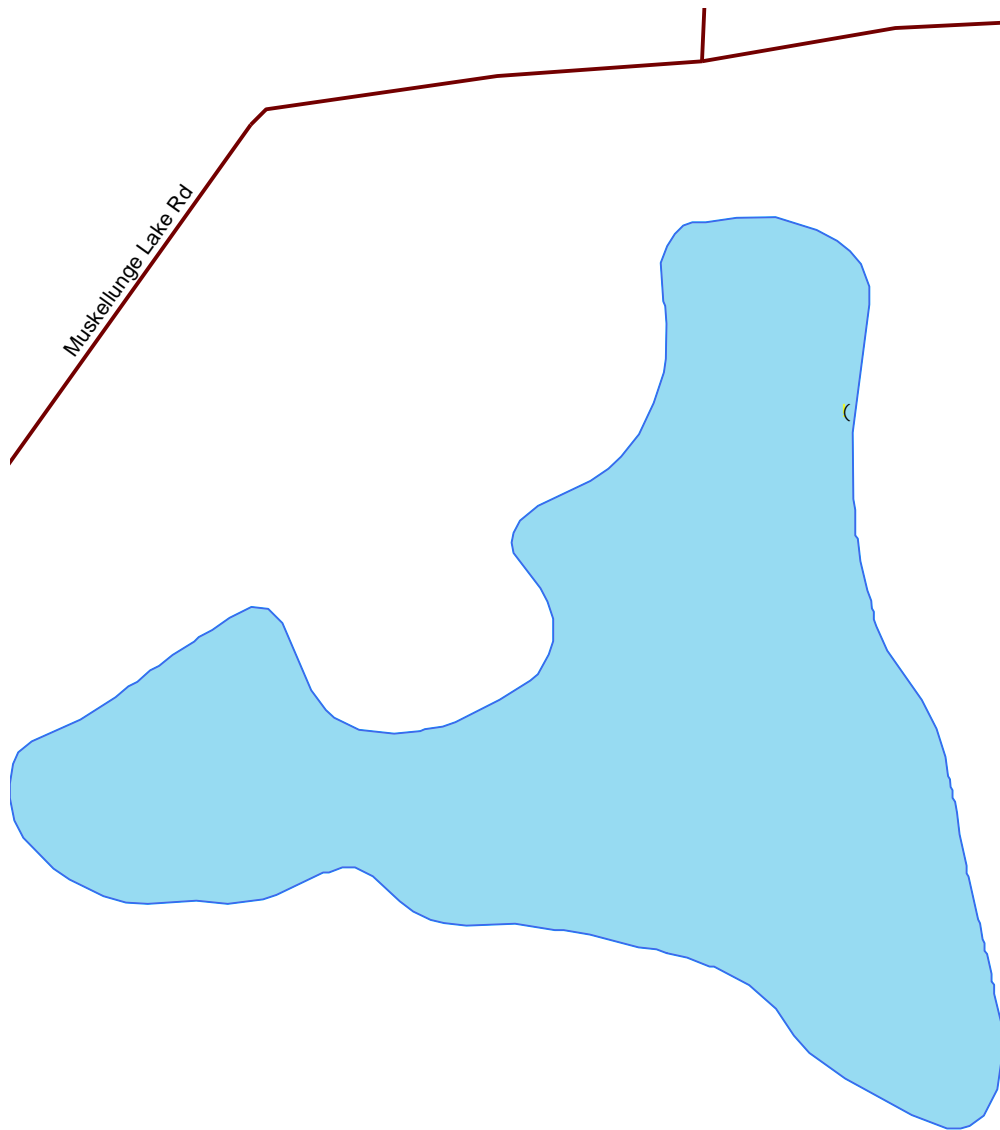

Shallow Lake

Oneida

1016700

Nesting Year	
X	1986
X	1987
X	1988
X	1989
(1990
(1991
(1992
(1993
(1994
(1995
(1996
(1997
(1998
(1999
(2000
^	2001
^	2002
^	2003
^	2004
^	2005
^	2006
^	2007

- Loon Nursery
- Water
- Rivers & Streams
- Roads

Loon Watch
 Sigurd Olson Environmental Institute
 Ashland, WI
 July 1, 2008

0 0.03 0.06 Miles