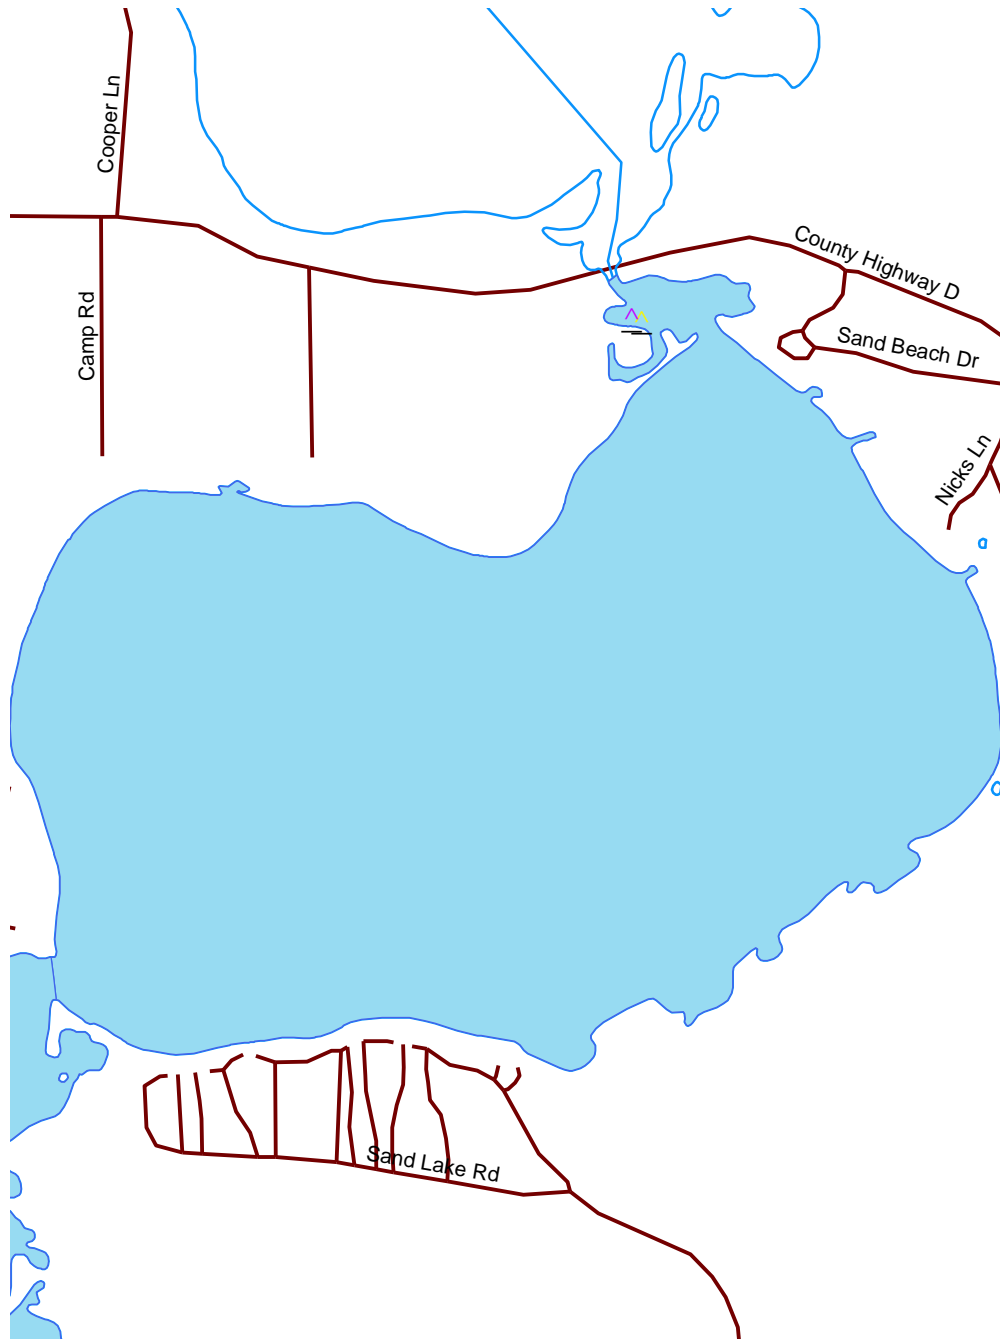

Sand Lake

Oneida

1597000

Nesting Year	
X	1986
X	1987
X	1988
X	1989
C	1990
C	1991
C	1992
C	1993
C	1994
C	1995
C	1996
C	1997
C	1998
C	1999
C	2000
△	2001
△	2002
△	2003
△	2004
△	2005
△	2006
△	2007

- Loon Nursery
- Water
- Rivers & Streams
- Roads

Loon Watch
 Sigurd Olson Environmental Institute
 Ashland, WI
 July 1, 2008