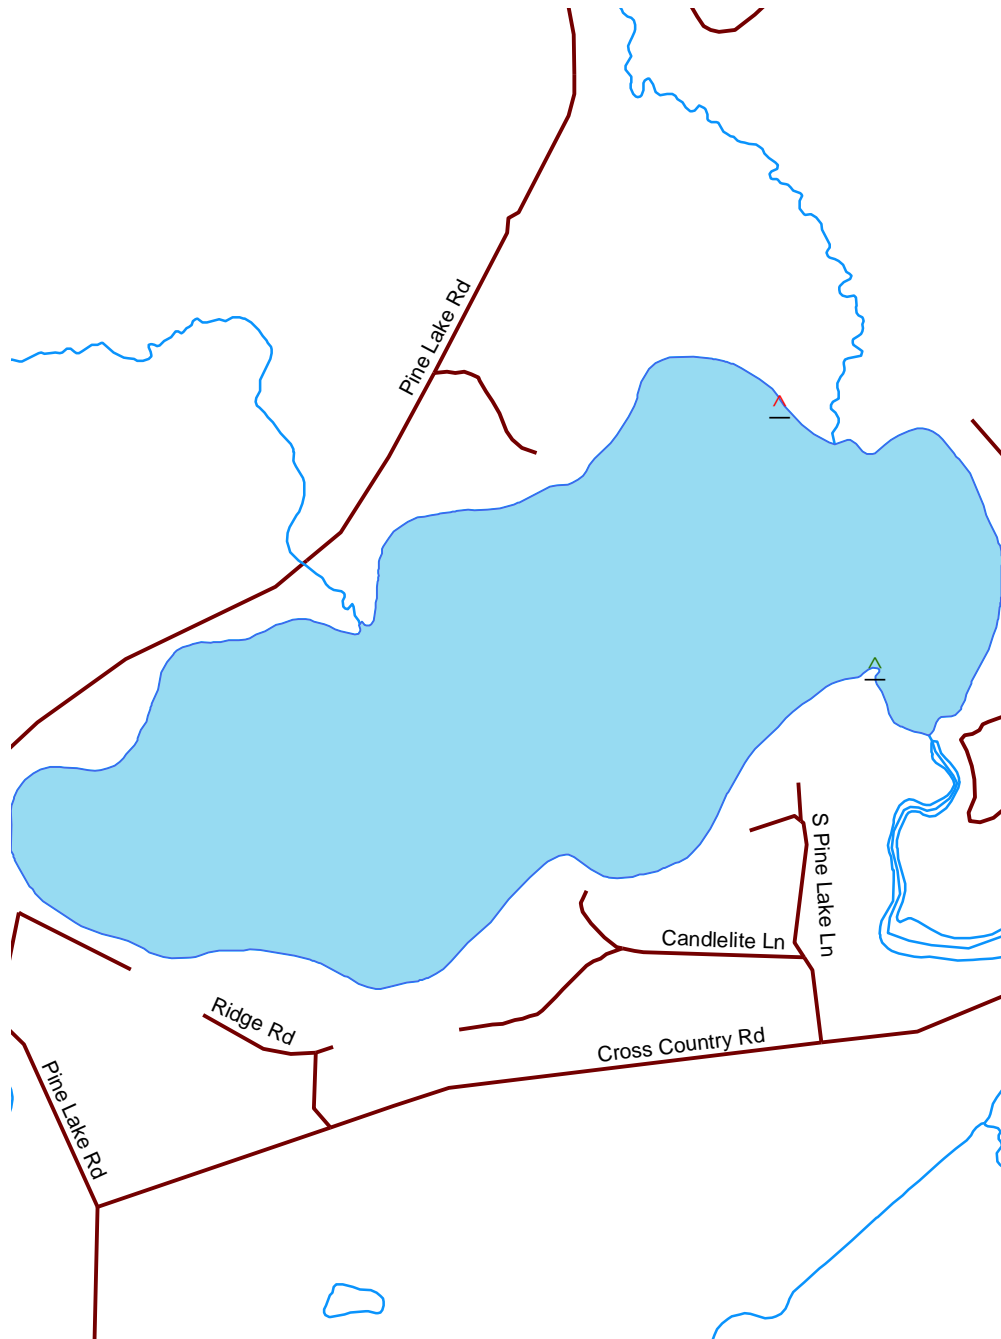

Pine Lake

Oneida

1581700

Nesting Year		Symbol	Year	Symbol	Year
X	1986	♂	1993	△	2001
X	1987	♀	1994	▽	2002
X	1988	♂	1995	△	2003
X	1989	♀	1996	▽	2004
♂	1990	♂	1997	△	2005
♀	1991	♀	1998	▽	2006
♂	1992	♂	1999	△	2007
		△	2000		

Loon Nursery

Water

Rivers & Streams

Roads

Loon Watch
Sigurd Olson Environmental Institute
Ashland, WI
July 1, 2008