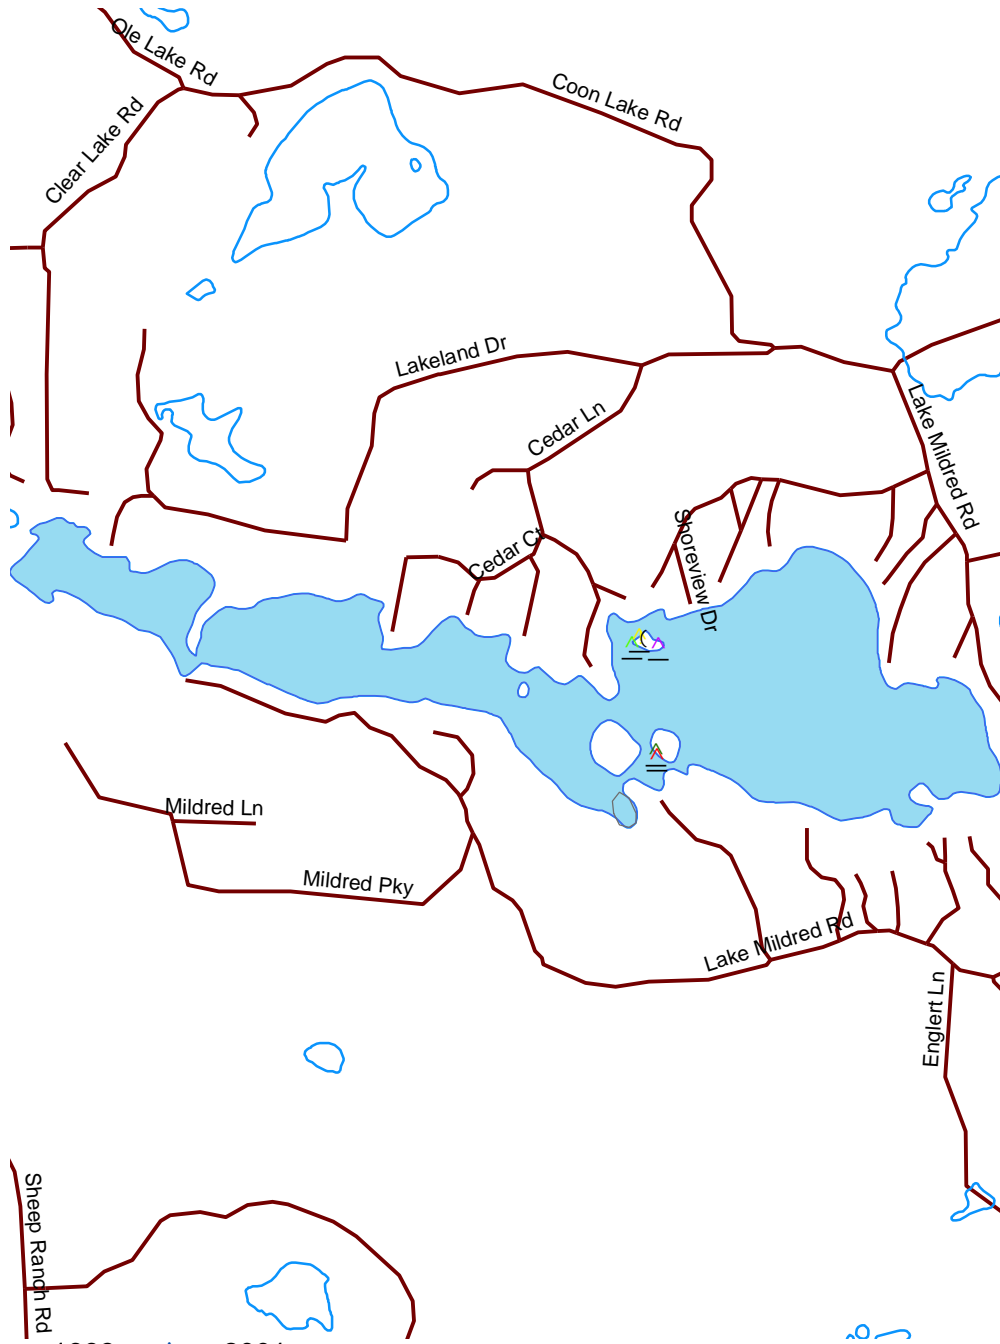

Mildred Lake

Oneida

1004600

Nesting Year	
X	1986
X	1987
X	1988
X	1989
(1990
(1991
(1992
(1993
(1994
(1995
(1996
(1997
(1998
(1999
(2000
^	2001
^	2002
^	2003
^	2004
^	2005
^	2006
^	2007

-  Loon Nursery
-  Water
-  Rivers & Streams
-  Roads

Loon Watch
 Sigurd Olson Environmental Institute
 Ashland, WI
 July 1, 2008