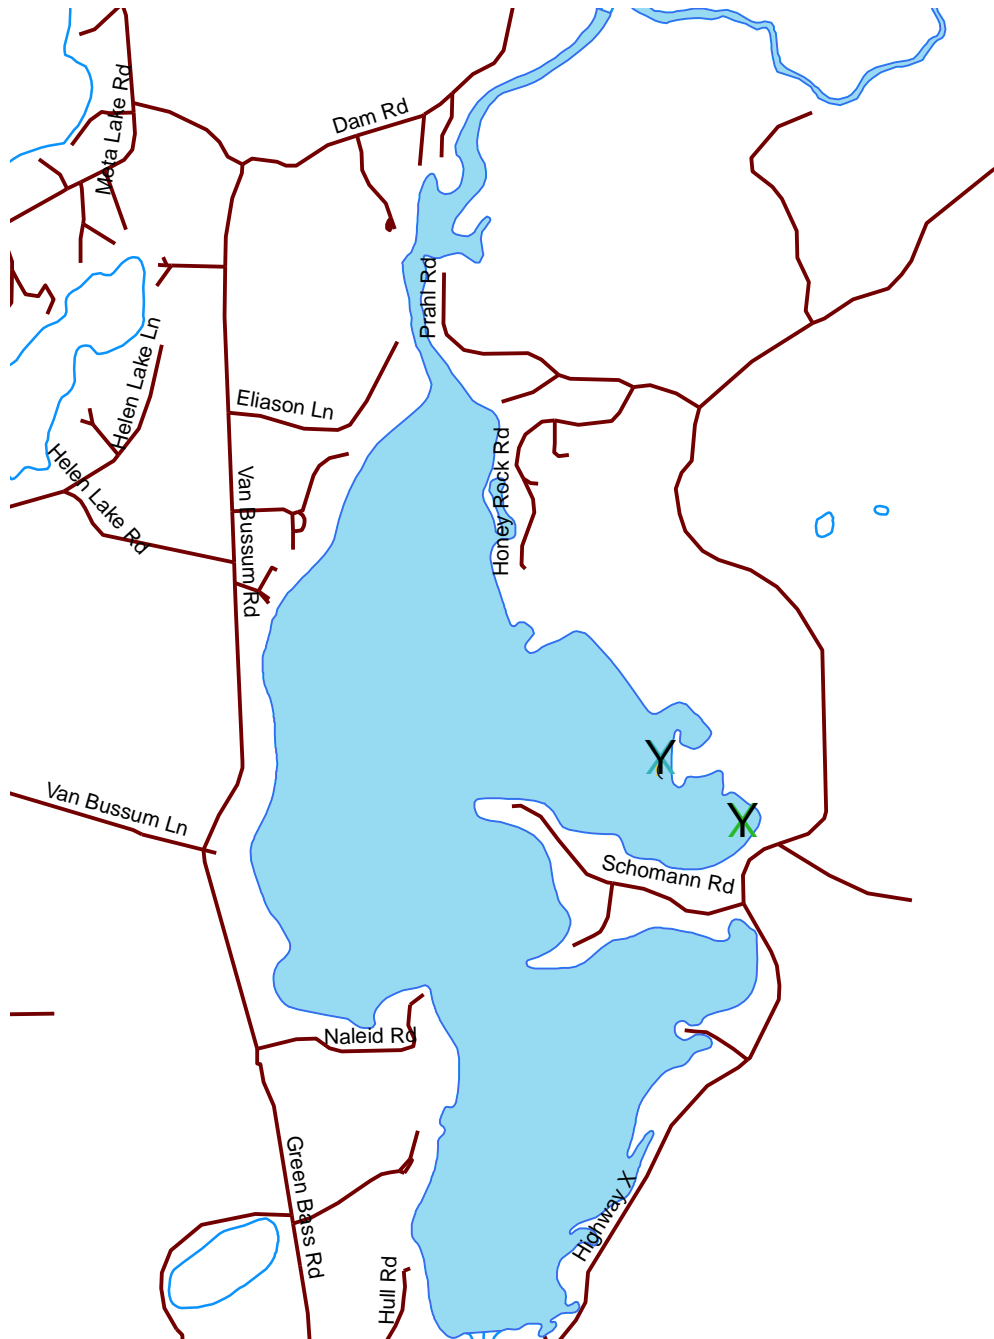

Long Lake

Oneida

1609000

Nesting Year	
X	1986
X	1987
X	1988
X	1989
(1990
(1991
(1992
(1993
(1994
(1995
(1996
(1997
(1998
(1999
(2000
^	2001
^	2002
^	2003
^	2004
^	2005
^	2006
^	2007

-  Loon Nursery
-  Water
-  Rivers & Streams
-  Roads

Loon Watch
 Sigurd Olson Environmental Institute
 Ashland, WI
 July 1, 2008

0 0.1 0.2
 Miles