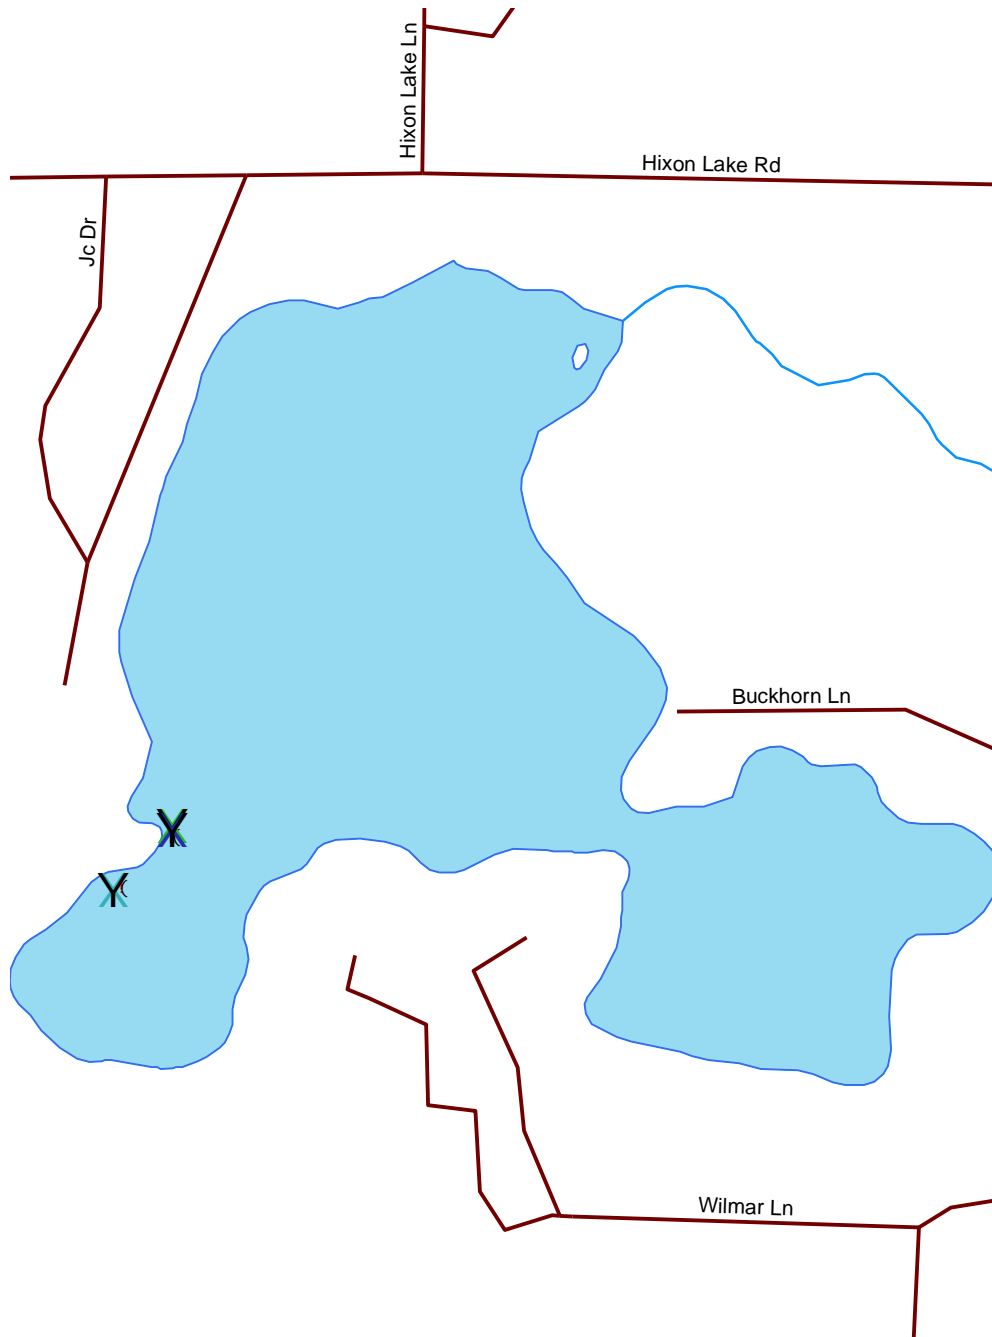

Hixon Lake

Oneida

1568900

Nesting Year		1993	1994	1995	1996	1997	1998	1999	2000	2001	2002	2003	2004	2005	2006	2007
X	1986	⌒	⌒	⌒	⌒	⌒	⌒	⌒	⌒	⌒	⌒	⌒	⌒	⌒	⌒	⌒
X	1987	⌒	⌒	⌒	⌒	⌒	⌒	⌒	⌒	⌒	⌒	⌒	⌒	⌒	⌒	⌒
X	1988	⌒	⌒	⌒	⌒	⌒	⌒	⌒	⌒	⌒	⌒	⌒	⌒	⌒	⌒	⌒
X	1989	⌒	⌒	⌒	⌒	⌒	⌒	⌒	⌒	⌒	⌒	⌒	⌒	⌒	⌒	⌒
⌒	1990	⌒	⌒	⌒	⌒	⌒	⌒	⌒	⌒	⌒	⌒	⌒	⌒	⌒	⌒	⌒
⌒	1991	⌒	⌒	⌒	⌒	⌒	⌒	⌒	⌒	⌒	⌒	⌒	⌒	⌒	⌒	⌒
⌒	1992	⌒	⌒	⌒	⌒	⌒	⌒	⌒	⌒	⌒	⌒	⌒	⌒	⌒	⌒	⌒
		⌒	⌒	⌒	⌒	⌒	⌒	⌒	⌒	⌒	⌒	⌒	⌒	⌒	⌒	⌒

-  Loon Nursery
-  Water
-  Rivers & Streams
-  Roads

Loon Watch
 Sigurd Olson Environmental Institute
 Ashland, WI
 July 1, 2008