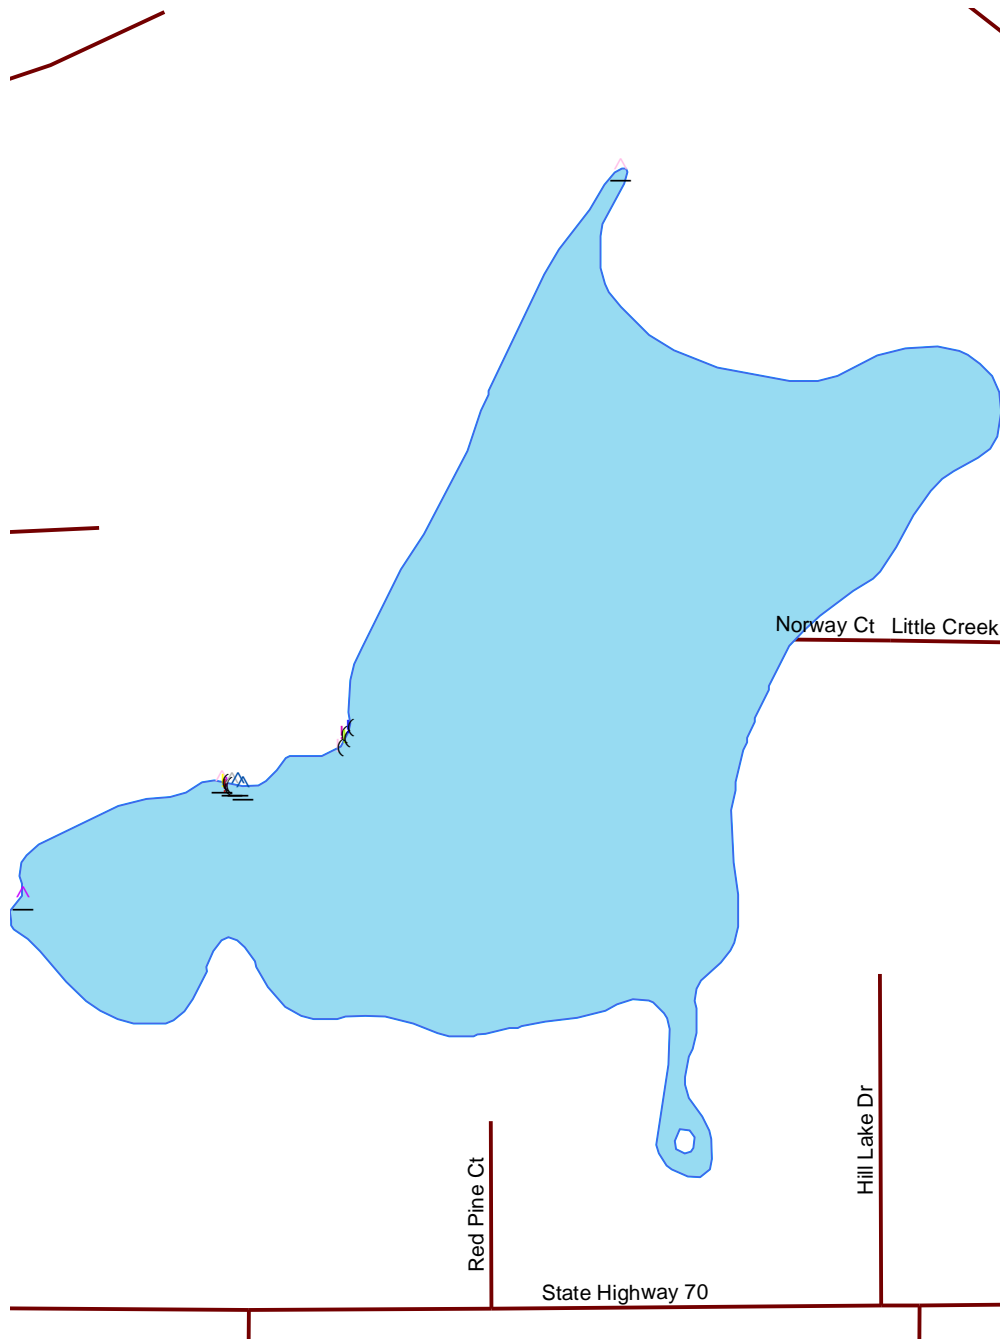

Hill Lake

Oneida

990200

Nesting Year		Symbol	Year
X	1986	⌒	1993
X	1987	⌒	1994
X	1988	⌒	1995
X	1989	⌒	1996
⌒	1990	⌒	1997
⌒	1991	⌒	1998
⌒	1992	⌒	1999
		⌒	2000
		⌒	2001
		⌒	2002
		⌒	2003
		⌒	2004
		⌒	2005
		⌒	2006
		⌒	2007

- Loon Nursery
- Water
- Rivers & Streams
- Roads

Loon Watch
 Sigurd Olson Environmental Institute
 Ashland, WI
 July 1, 2008