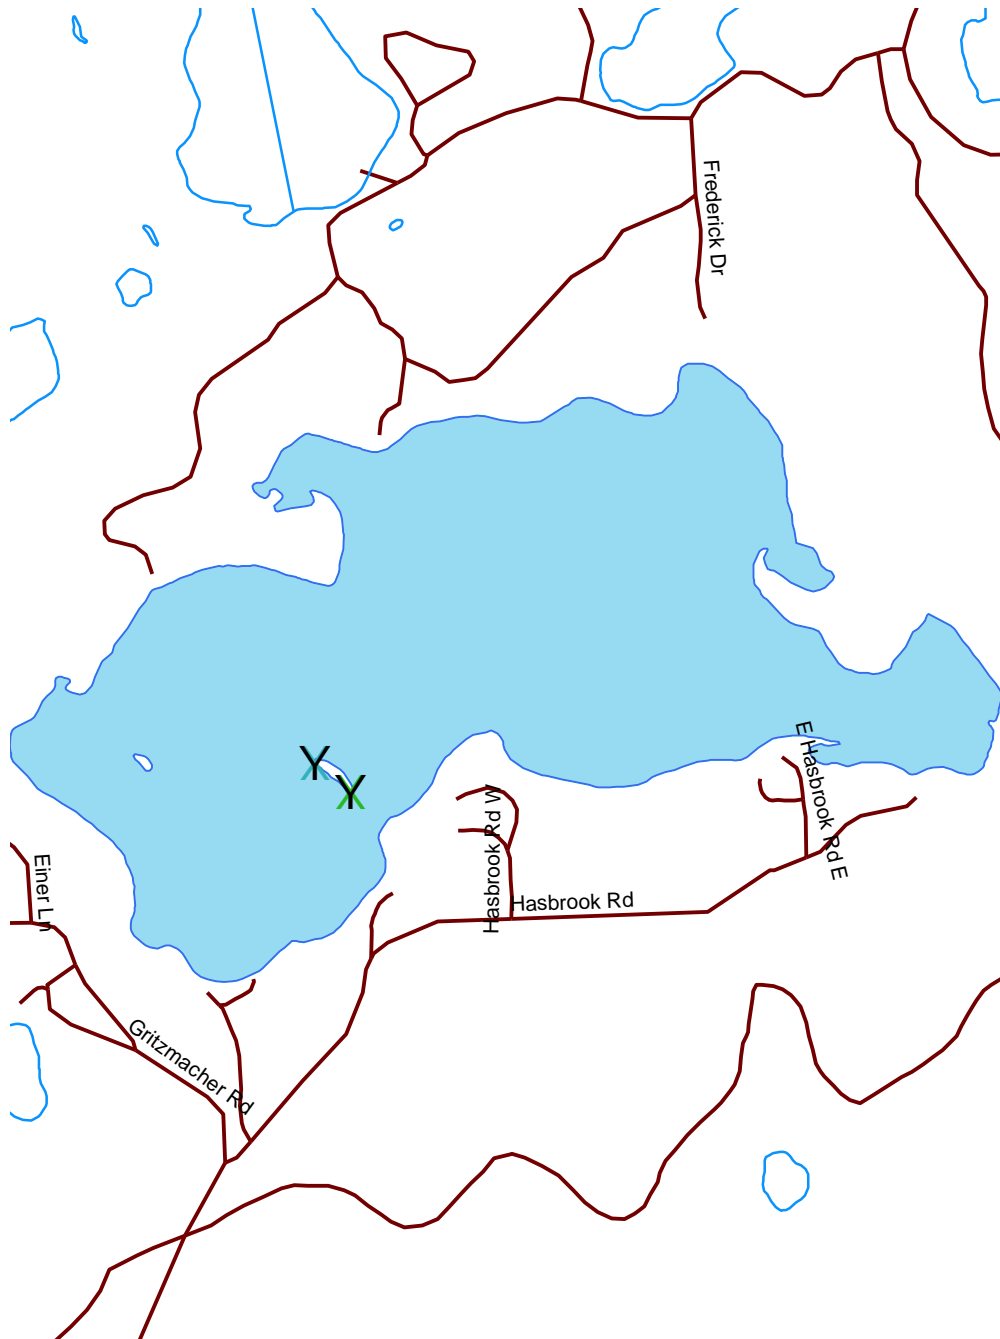

# Hasbrook Lake

Oneida

1589100

Nesting Year	
X	1986
X	1987
X	1988
X	1989
(	1990
(	1991
(	1992
(	1993
(	1994
(	1995
(	1996
(	1997
(	1998
(	1999
(	2000
^	2001
^	2002
^	2003
^	2004
^	2005
^	2006
^	2007

-  Loon Nursery
-  Water
-  Rivers & Streams
-  Roads

Loon Watch  
 Sigurd Olson Environmental Institute  
 Ashland, WI  
 July 1, 2008