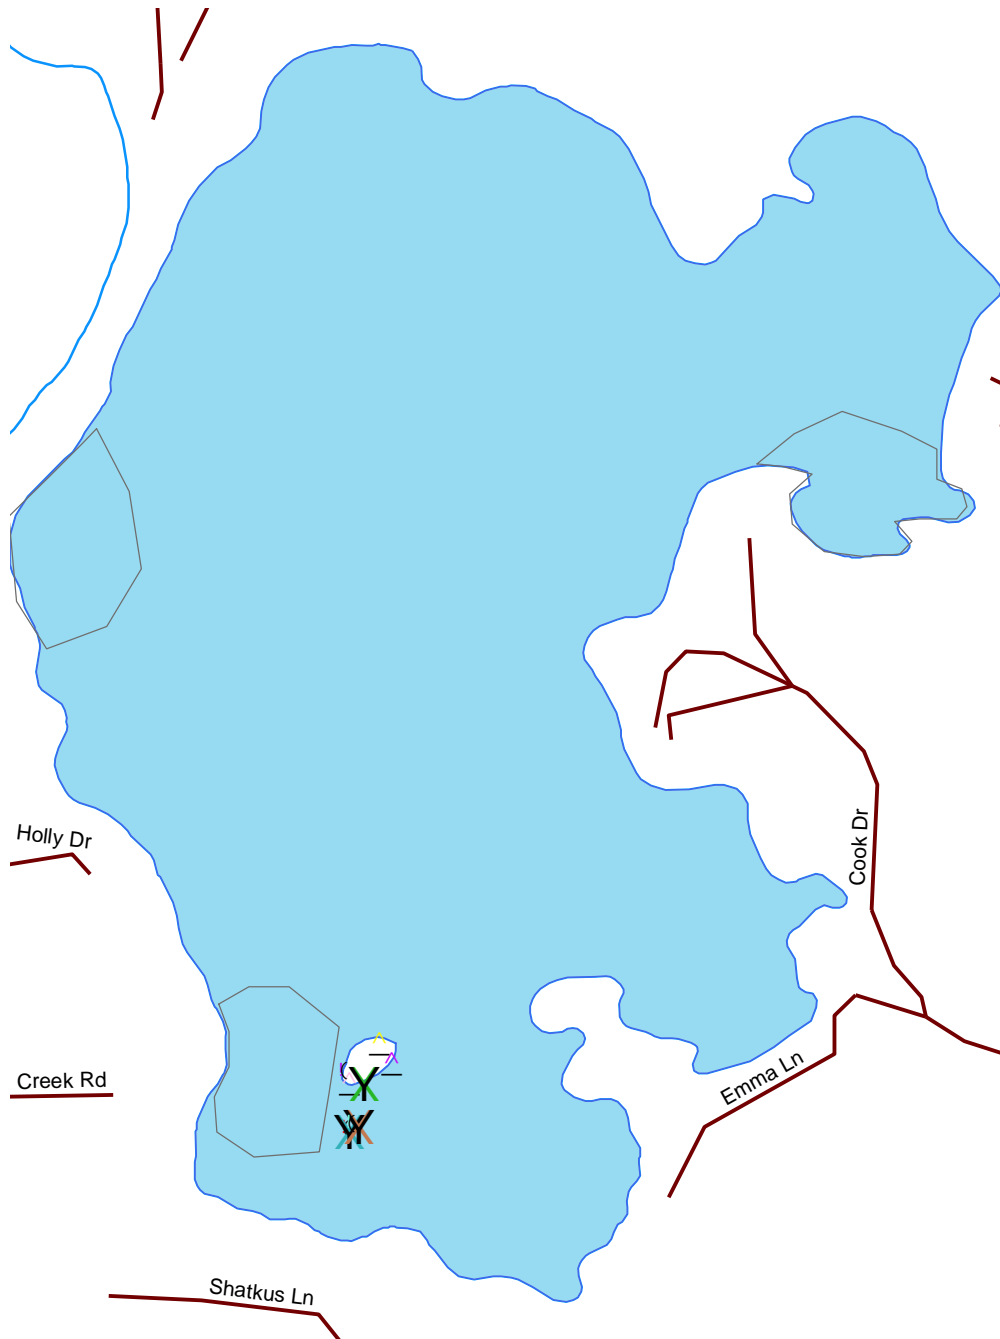

Emma Lake

Oneida

983500

Nesting Year	⌒	1993	△	2001
X	⌒	1986	△	2002
X	⌒	1987	△	2003
X	⌒	1988	△	2004
X	⌒	1989	△	2005
⌒	⌒	1990	△	2006
⌒	⌒	1991	△	2007
⌒	△	1992	△	2000

- Loon Nursery
- Water
- Rivers & Streams
- Roads

Loon Watch
 Sigurd Olson Environmental Institute
 Ashland, WI
 July 1, 2008