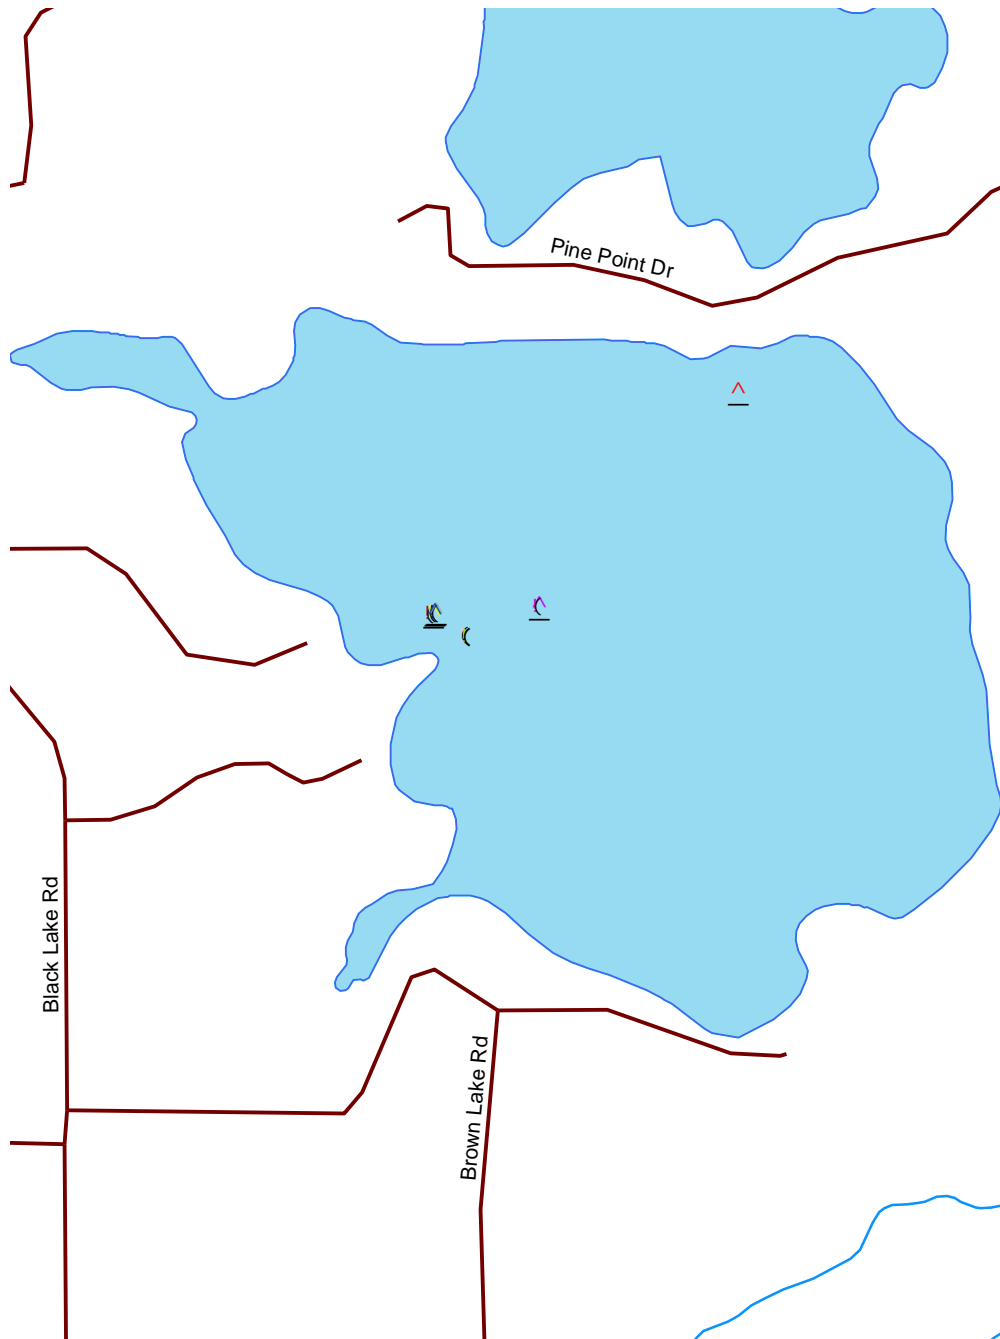

Brown Lake

Oneida

973700

Nesting Year	
X	1986
X	1987
X	1988
X	1989
(1990
(1991
(1992
(1993
(1994
(1995
(1996
(1997
(1998
(1999
(2000
^	2001
^	2002
^	2003
^	2004
^	2005
^	2006
^	2007

-  Loon Nursery
-  Water
-  Rivers & Streams
-  Roads

Loon Watch
 Sigurd Olson Environmental Institute
 Ashland, WI
 July 1, 2008