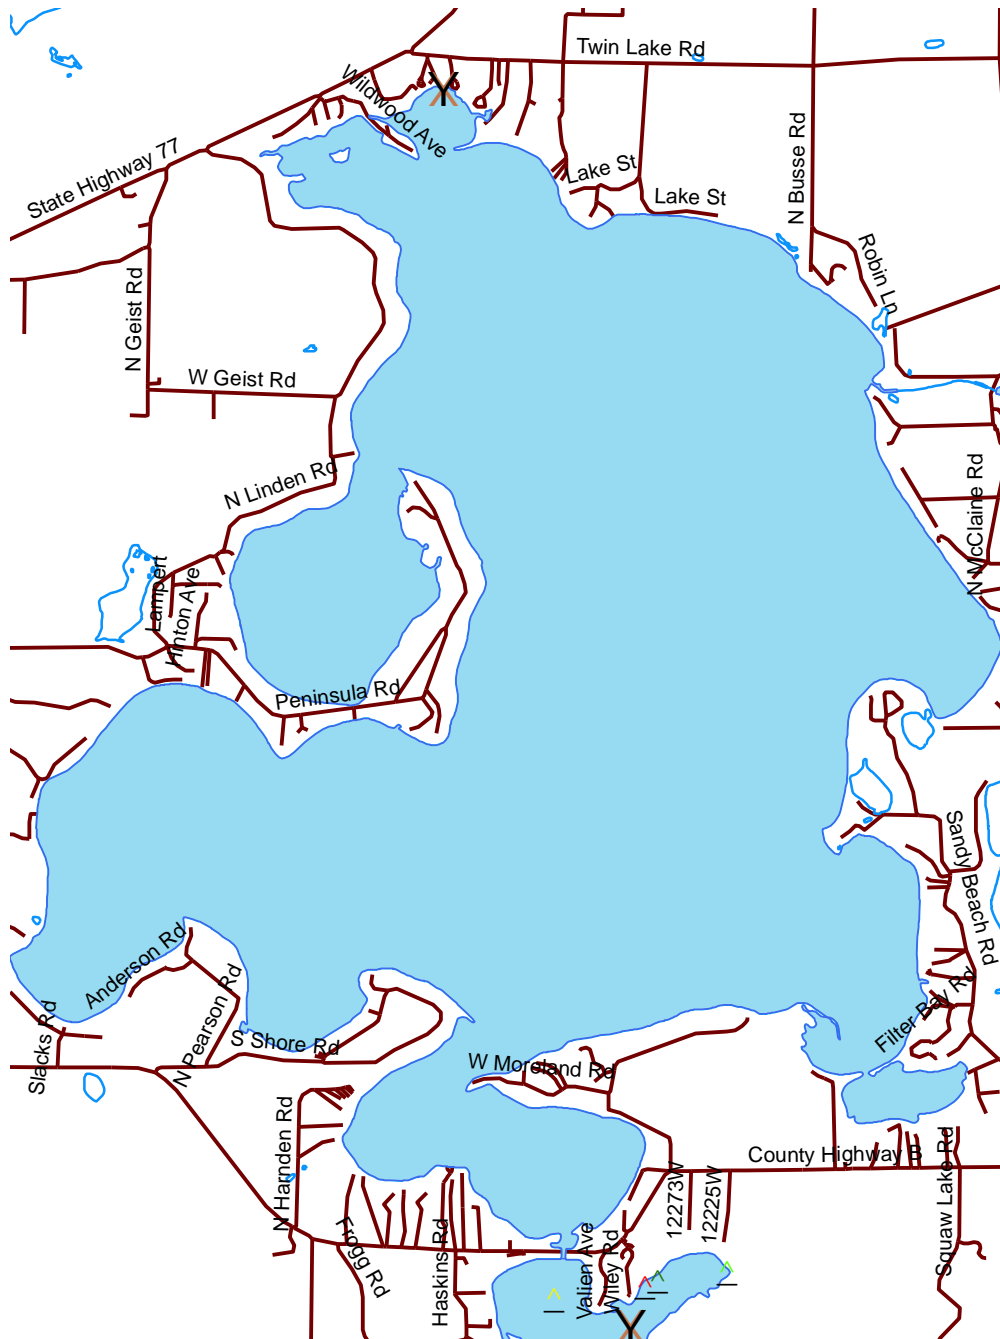

Round Lake

Sawyer

2395600

Nesting Year	
X	1986
X	1987
X	1988
X	1989
(1990
(1991
(1992
(1993
(1994
(1995
(1996
(1997
(1998
(1999
(2000
^	2001
^	2002
^	2003
^	2004
^	2005
^	2006
^	2007

-  Loon Nursery
-  Water
-  Rivers & Streams
-  Roads

Loon Watch
 Sigurd Olson Environmental Institute
 Ashland, WI
 July 1, 2008