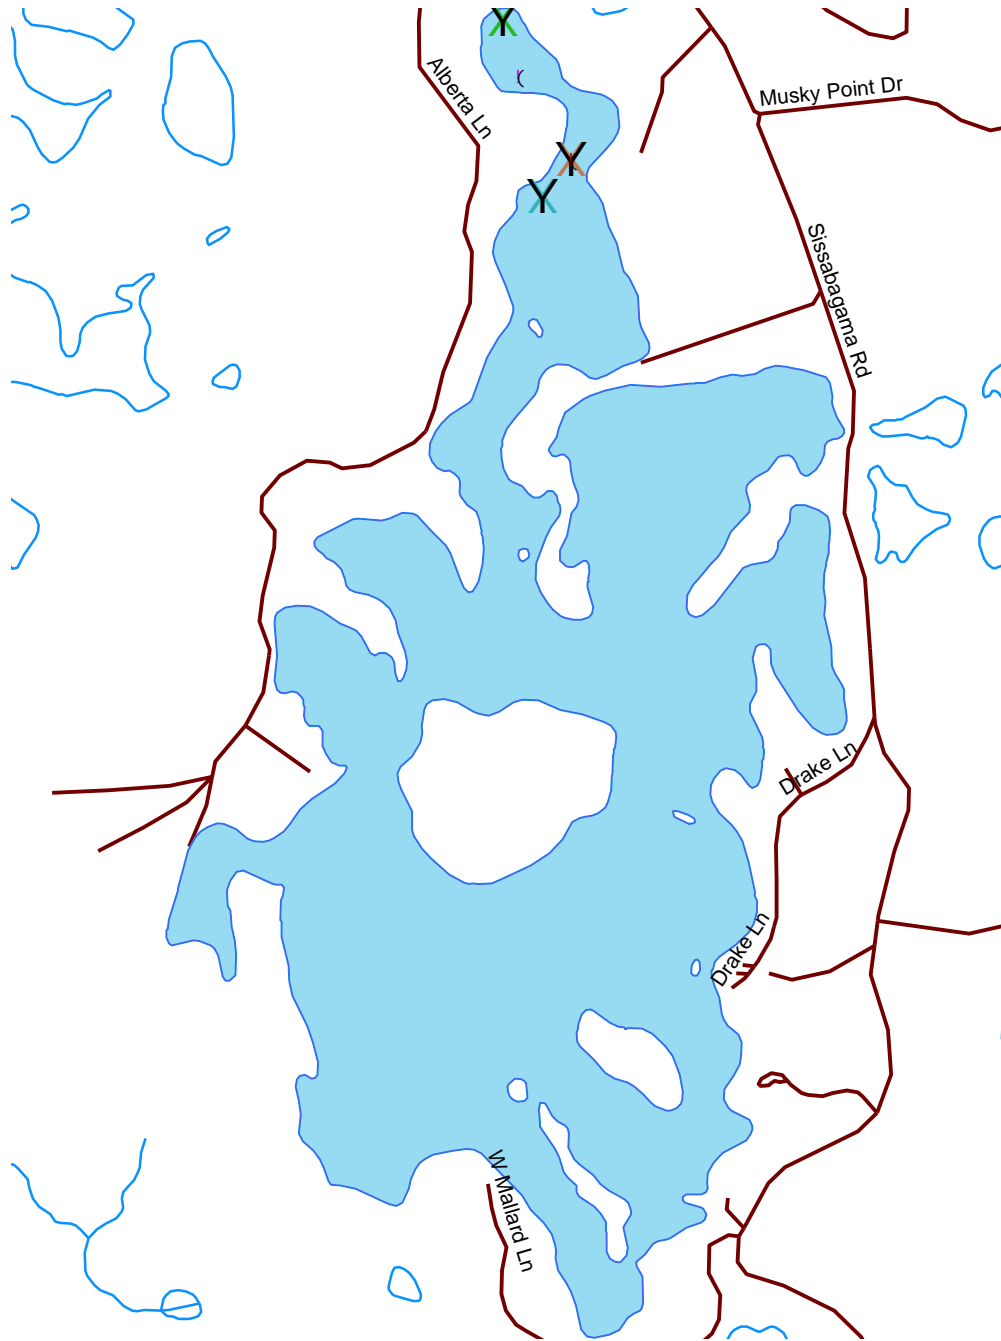

Little Sissabagama Lake

Sawyer

2394100

Nesting Year	Symbol	Year	Symbol	Year
1986	Orange X	1993	Pink ^	2001
1987	Blue X	1994	Pink -	2002
1988	Green X	1995	Yellow ^	2003
1989	Teal X	1996	Purple ^	2004
1990	Pink ^	1997	Green ^	2005
1991	Pink ^	1998	Green -	2006
1992	Pink ^	1999	Red ^	2007
		2000	Pink ^	

-  Loon Nursery
-  Water
-  Rivers & Streams
-  Roads

Loon Watch
 Sigurd Olson Environmental Institute
 Ashland, WI
 July 1, 2008

00.00.08
 Miles