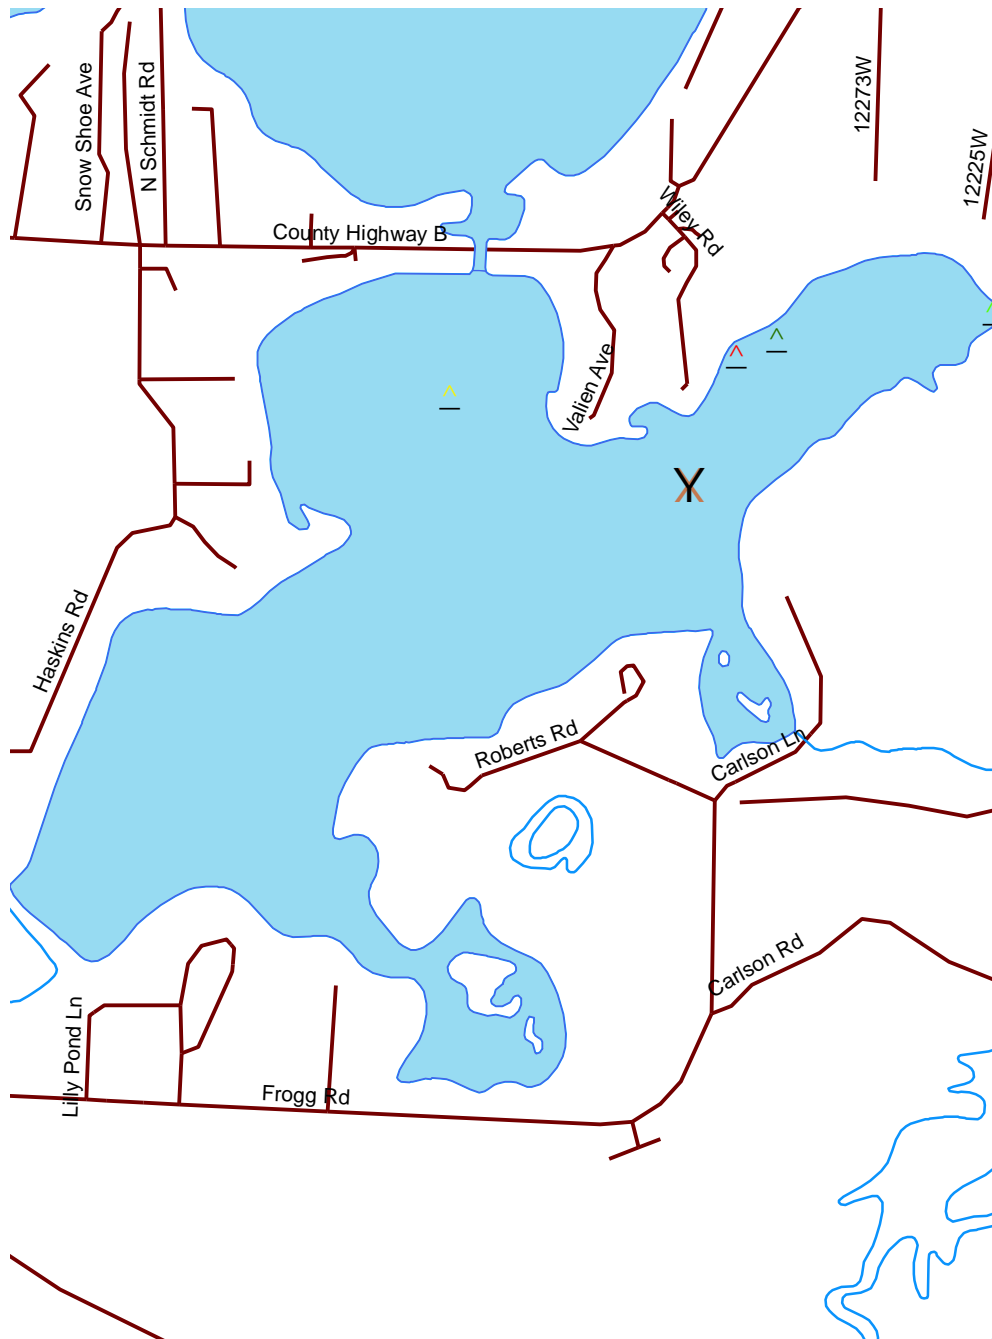

Little Round Lake

Sawyer

2395500

Nesting Year		(^	^	^
	1993	(^	^	2001
X	1986	(^	^	2002
X	1987	(^	^	2003
X	1988	(^	^	2004
X	1989	(^	^	2005
(1990	(^	^	2006
(1991	(^	^	2007
(1992	^	^	^	2000

-  Loon Nursery
-  Water
-  Rivers & Streams
-  Roads

Loon Watch
 Sigurd Olson Environmental Institute
 Ashland, WI
 July 1, 2008

0.0255
 Miles