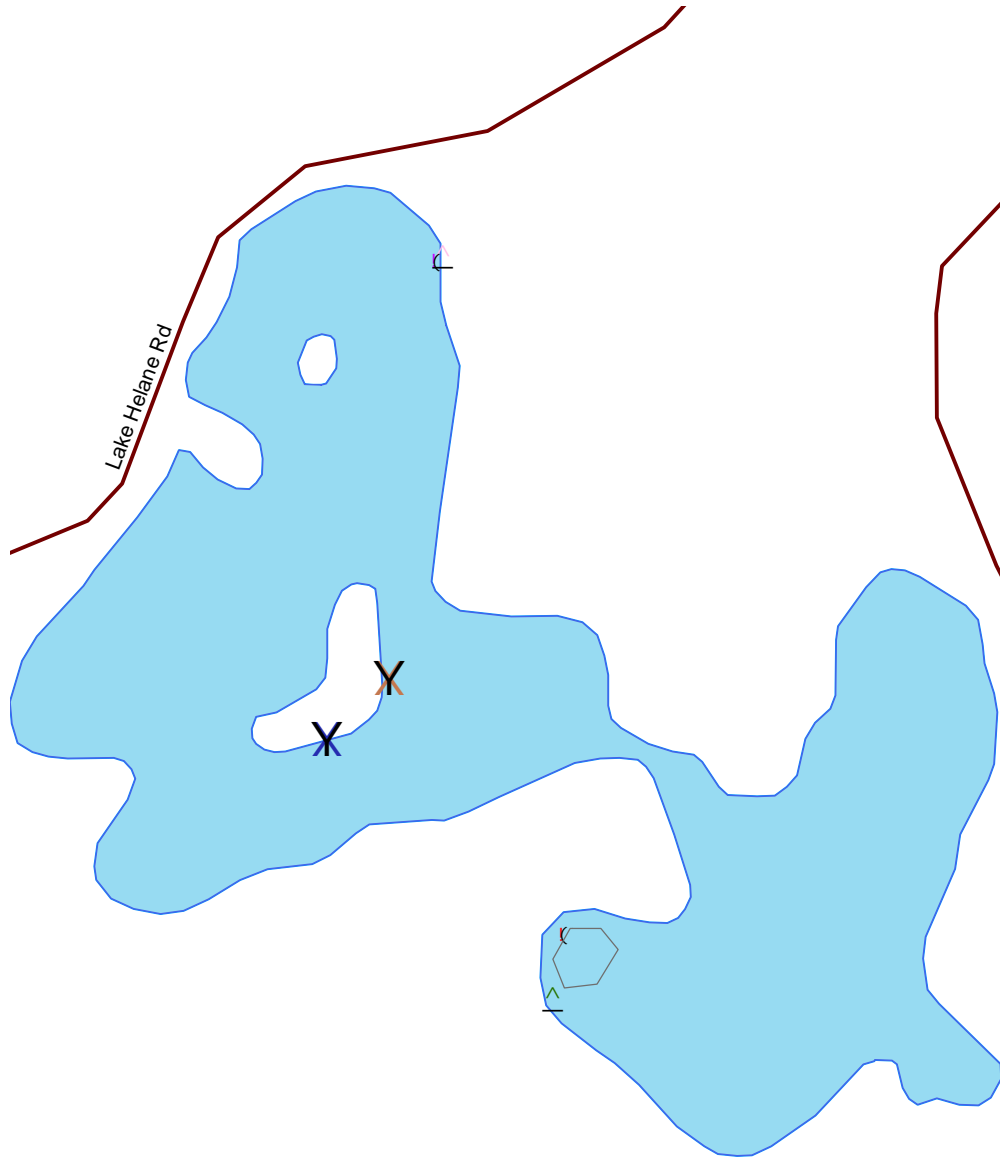

Lake Helene

Sawyer

1859100

Nesting Year	
X	1986
X	1987
X	1988
X	1989
(1990
(1991
(1992
(1993
(1994
(1995
(1996
(1997
(1998
(1999
(2000
^	2001
^	2002
^	2003
^	2004
^	2005
^	2006
^	2007

-  Loon Nursery
-  Water
-  Rivers & Streams
-  Roads

Loon Watch
 Sigurd Olson Environmental Institute
 Ashland, WI
 July 1, 2008

0.0102
 Miles