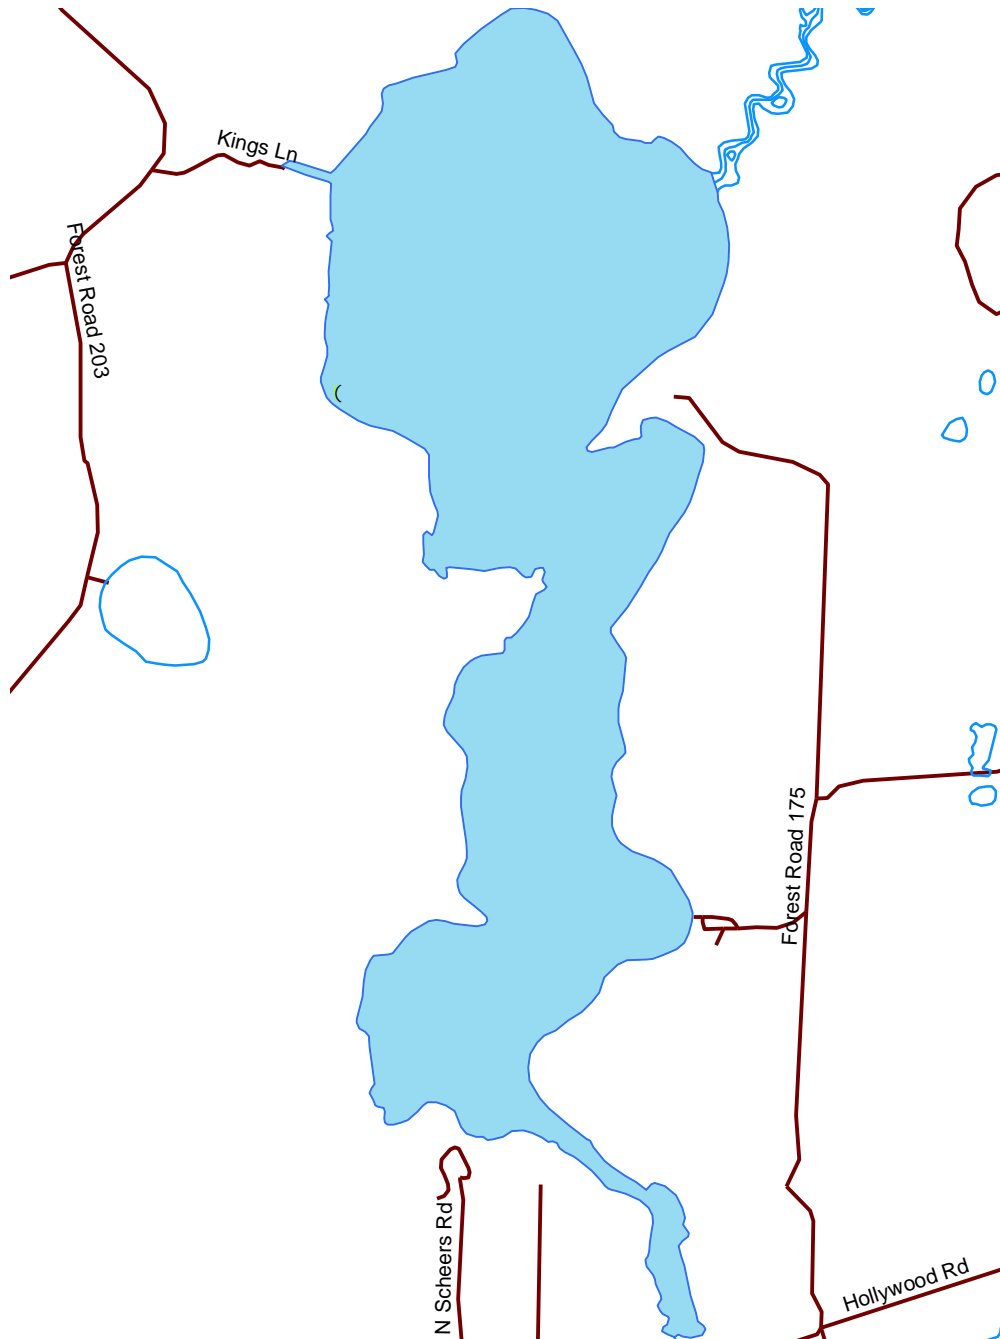

Ghost Lake

Sawyer

2423000

Nesting Year	
X	1986
X	1987
X	1988
X	1989
(1990
(1991
(1992
(1993
(1994
(1995
(1996
(1997
(1998
(1999
(2000
^	2001
^	2002
^	2003
^	2004
^	2005
^	2006
^	2007

- Loon Nursery
- Water
- Rivers & Streams
- Roads

Loon Watch
 Sigurd Olson Environmental Institute
 Ashland, WI
 July 1, 2008

0 0.080.16
 Miles