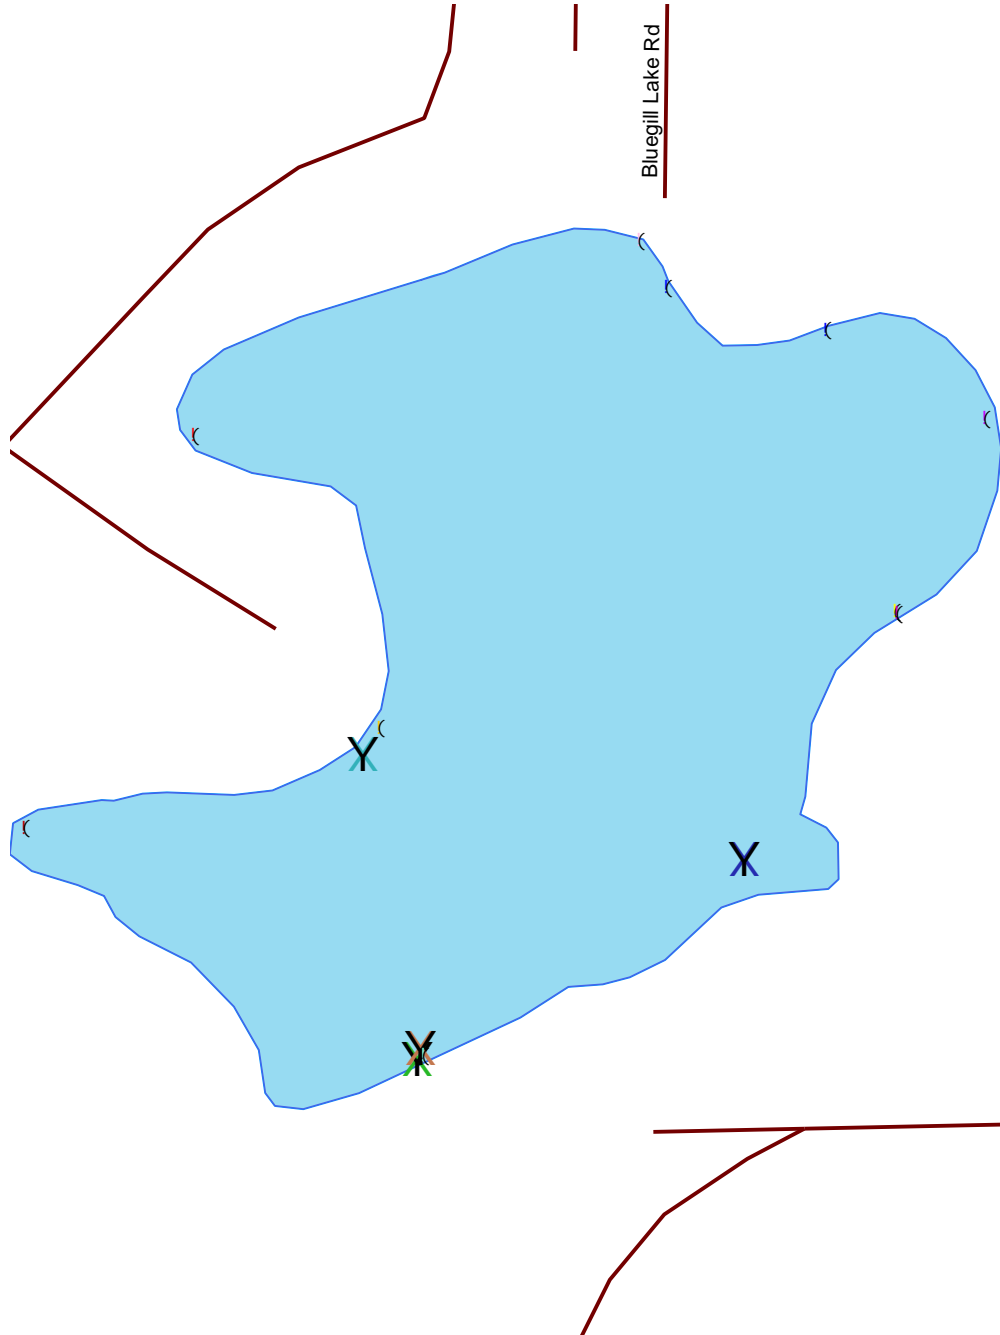

# Blue Gill Lake Sawyer

1835600

Nesting Year	
X	1986
X	1987
X	1988
X	1989
(	1990
(	1991
(	1992
(	1993
(	1994
(	1995
(	1996
(	1997
(	1998
(	1999
(	2000
^	2001
^	2002
^	2003
^	2004
^	2005
^	2006
^	2007

- Loon Nursery
- Water
- Rivers & Streams
- Roads

Loon Watch  
Sigurd Olson Environmental Institute  
Ashland, WI  
July 1, 2008