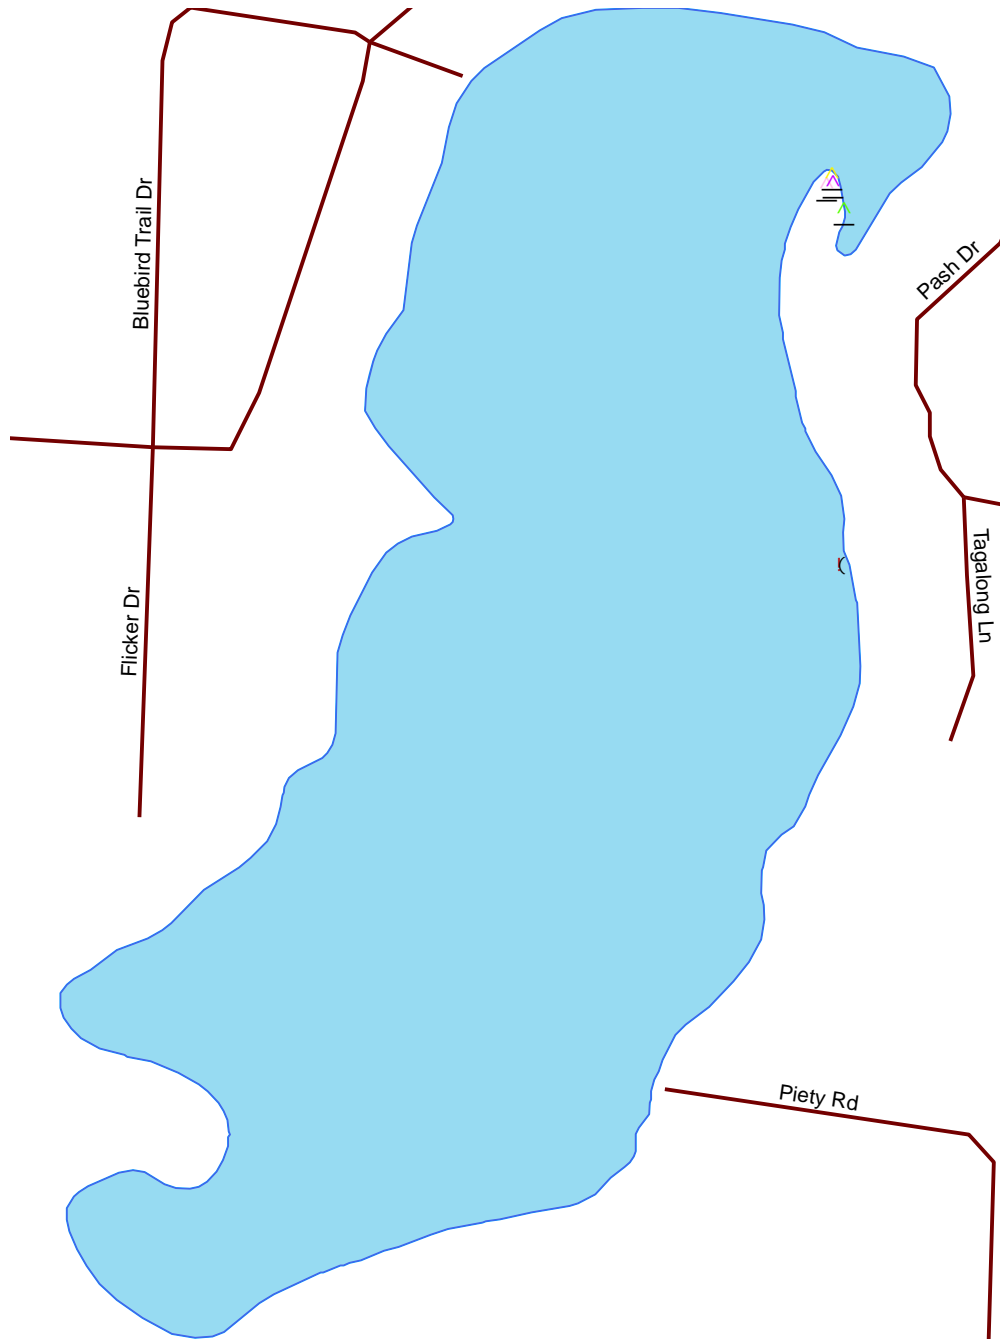

South Twin Lake

Washburn

2494500

Nesting Year		1993	1994	1995	1996	1997	1998	1999	2000	2001	2002	2003	2004	2005	2006	2007
X	1986	⌒	⌒	⌒	⌒	⌒	⌒	⌒	⌒	⌒	⌒	⌒	⌒	⌒	⌒	⌒
X	1987	⌒	⌒	⌒	⌒	⌒	⌒	⌒	⌒	⌒	⌒	⌒	⌒	⌒	⌒	⌒
X	1988	⌒	⌒	⌒	⌒	⌒	⌒	⌒	⌒	⌒	⌒	⌒	⌒	⌒	⌒	⌒
X	1989	⌒	⌒	⌒	⌒	⌒	⌒	⌒	⌒	⌒	⌒	⌒	⌒	⌒	⌒	⌒
⌒	1990	⌒	⌒	⌒	⌒	⌒	⌒	⌒	⌒	⌒	⌒	⌒	⌒	⌒	⌒	⌒
⌒	1991	⌒	⌒	⌒	⌒	⌒	⌒	⌒	⌒	⌒	⌒	⌒	⌒	⌒	⌒	⌒
⌒	1992	⌒	⌒	⌒	⌒	⌒	⌒	⌒	⌒	⌒	⌒	⌒	⌒	⌒	⌒	⌒

- Loon Nursery
- Water
- Rivers & Streams
- Roads

Loon Watch
 Sigurd Olson Environmental Institute
 Ashland, WI
 June 30, 2008