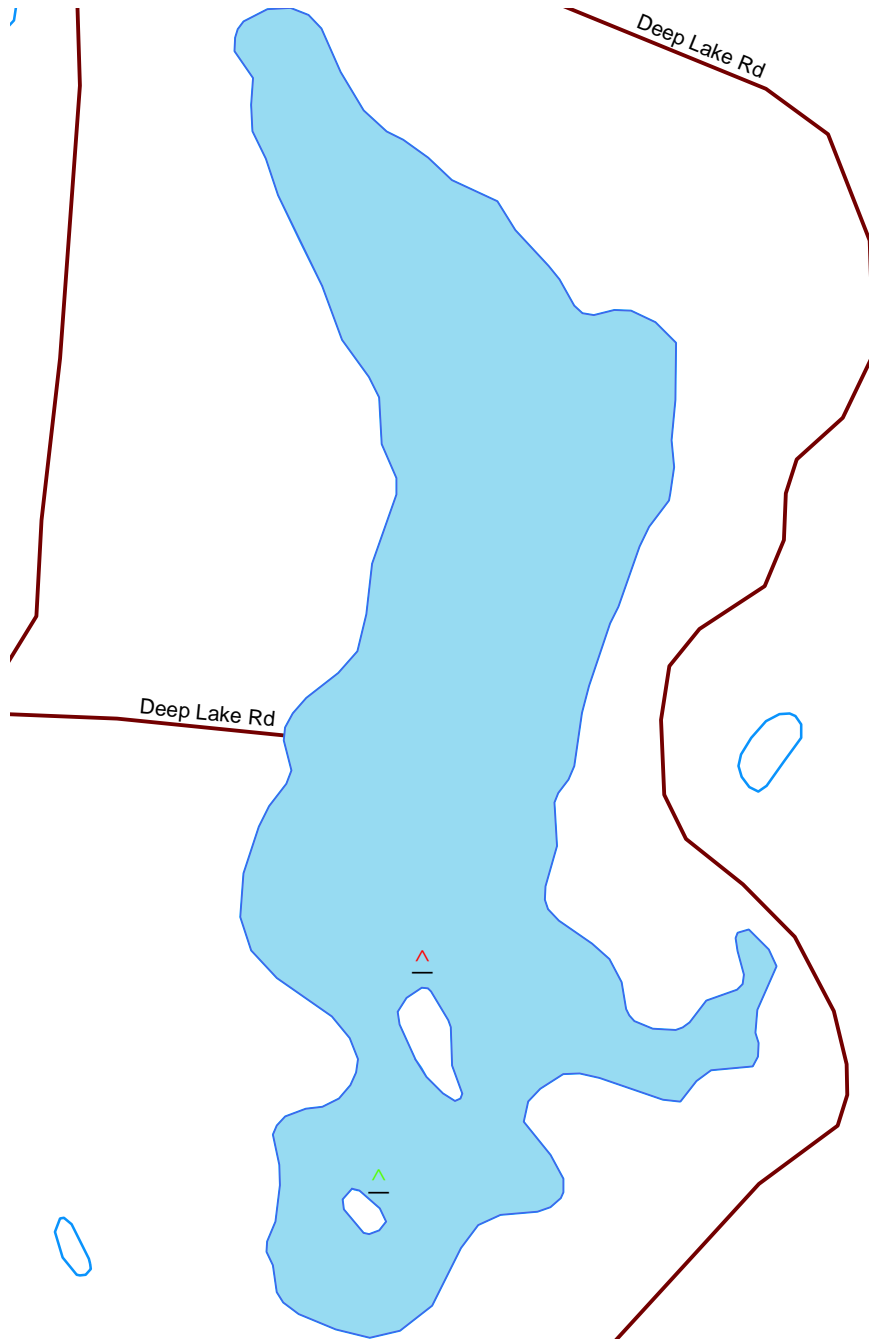

Deep Lake

Washburn

1844000

Nesting Year		(1993	△	2001
X	1986	(1994	△	2002
X	1987	(1995	△	2003
X	1988	(1996	△	2004
X	1989	(1997	△	2005
(1990	(1998	△	2006
(1991	(1999	△	2007
(1992	△	2000		

- Loon Nursery
- Water
- Rivers & Streams
- Roads

Loon Watch
 Sigurd Olson Environmental Institute
 Ashland, WI
 June 30, 2008

0 0.02 0.04
 Miles