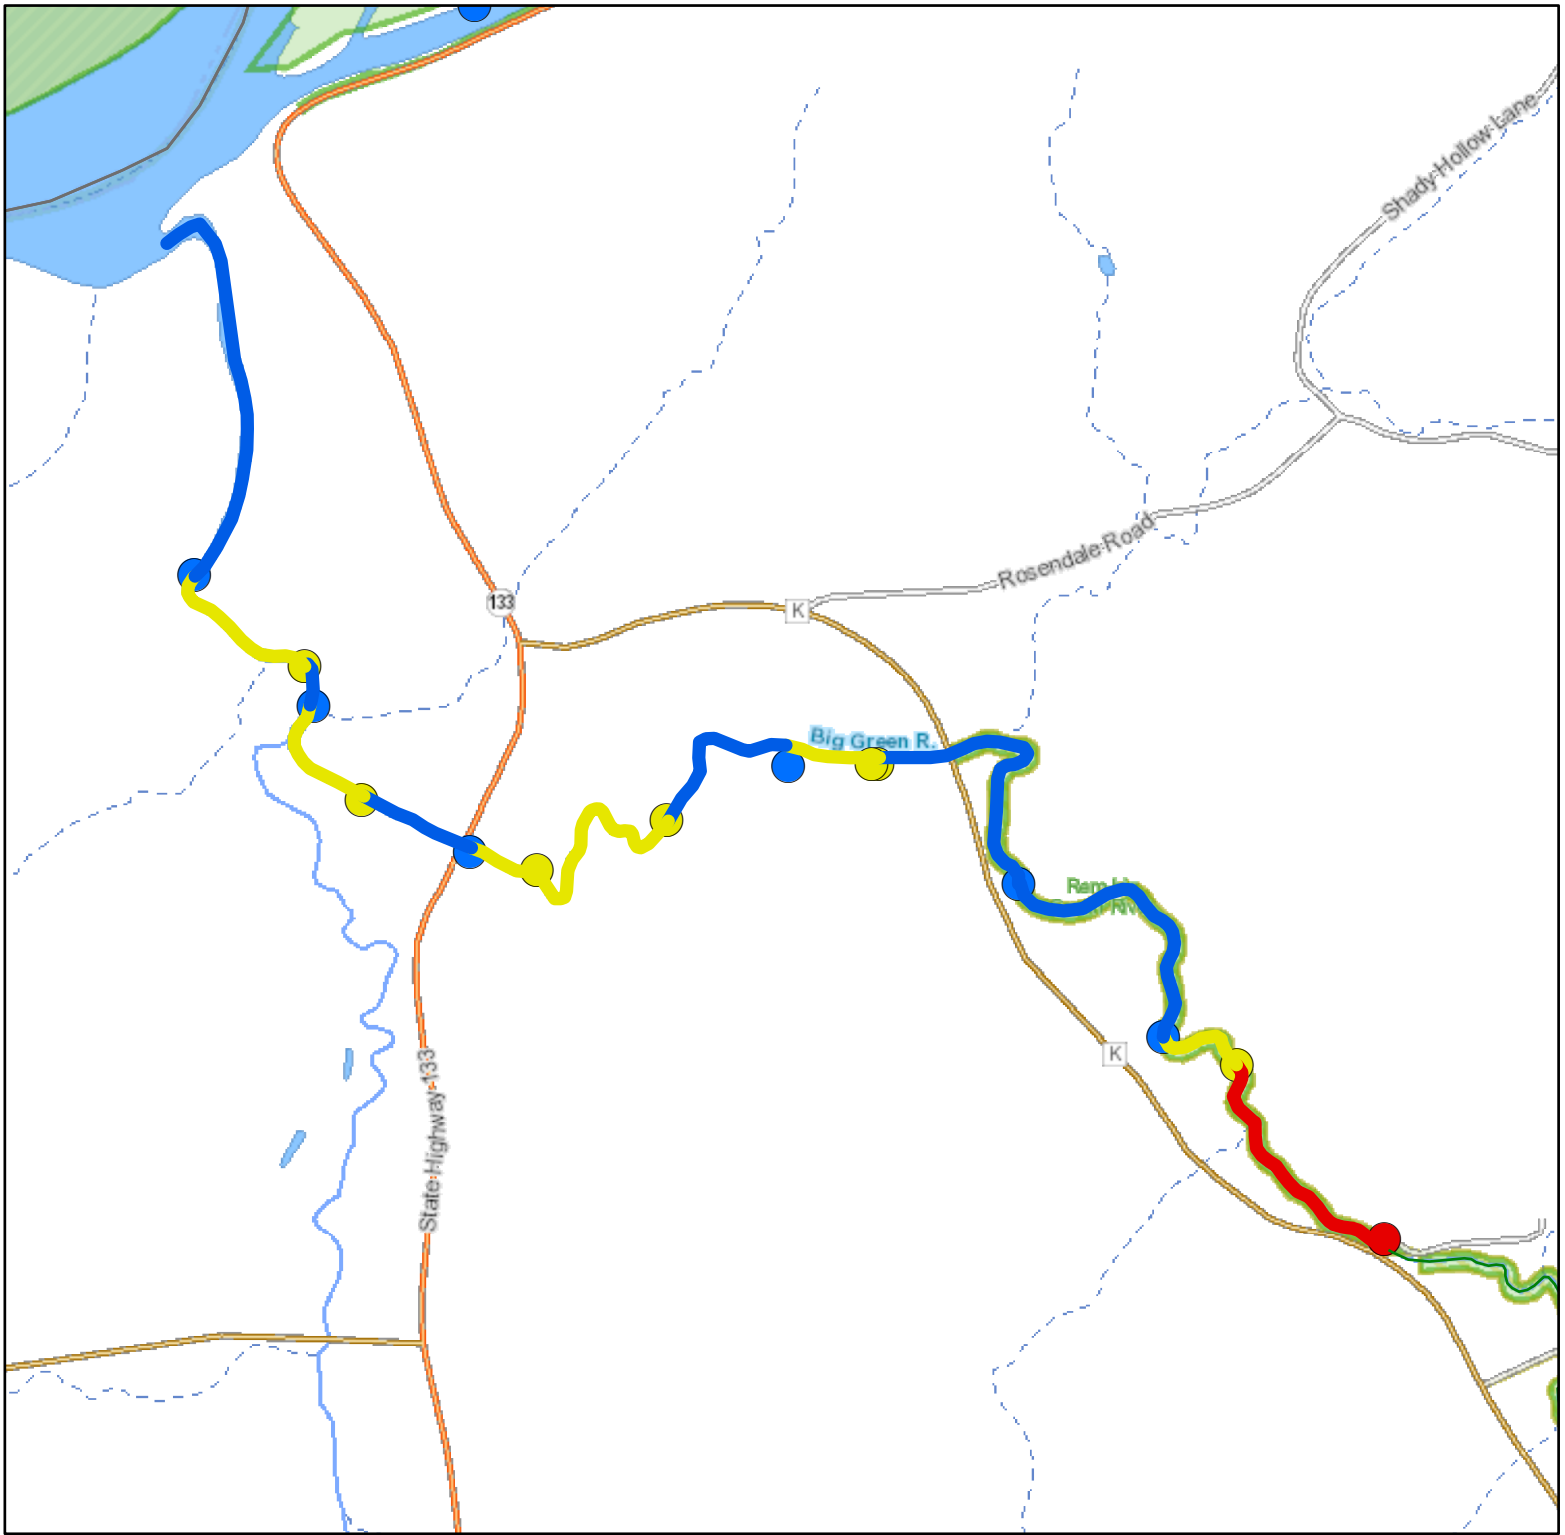

# Golden Creeper Monitoring at Big Green River near Wisconsin River confluence

Data collected by Matt Wallrath, USRWA 2020

## Legend

Stream Reaches	Reference Coordinates for Reach Start & Stop
Thick GC	Thick GC
Sparse GC	Sparse GC
Clear GC	Clear GC

1:15,298