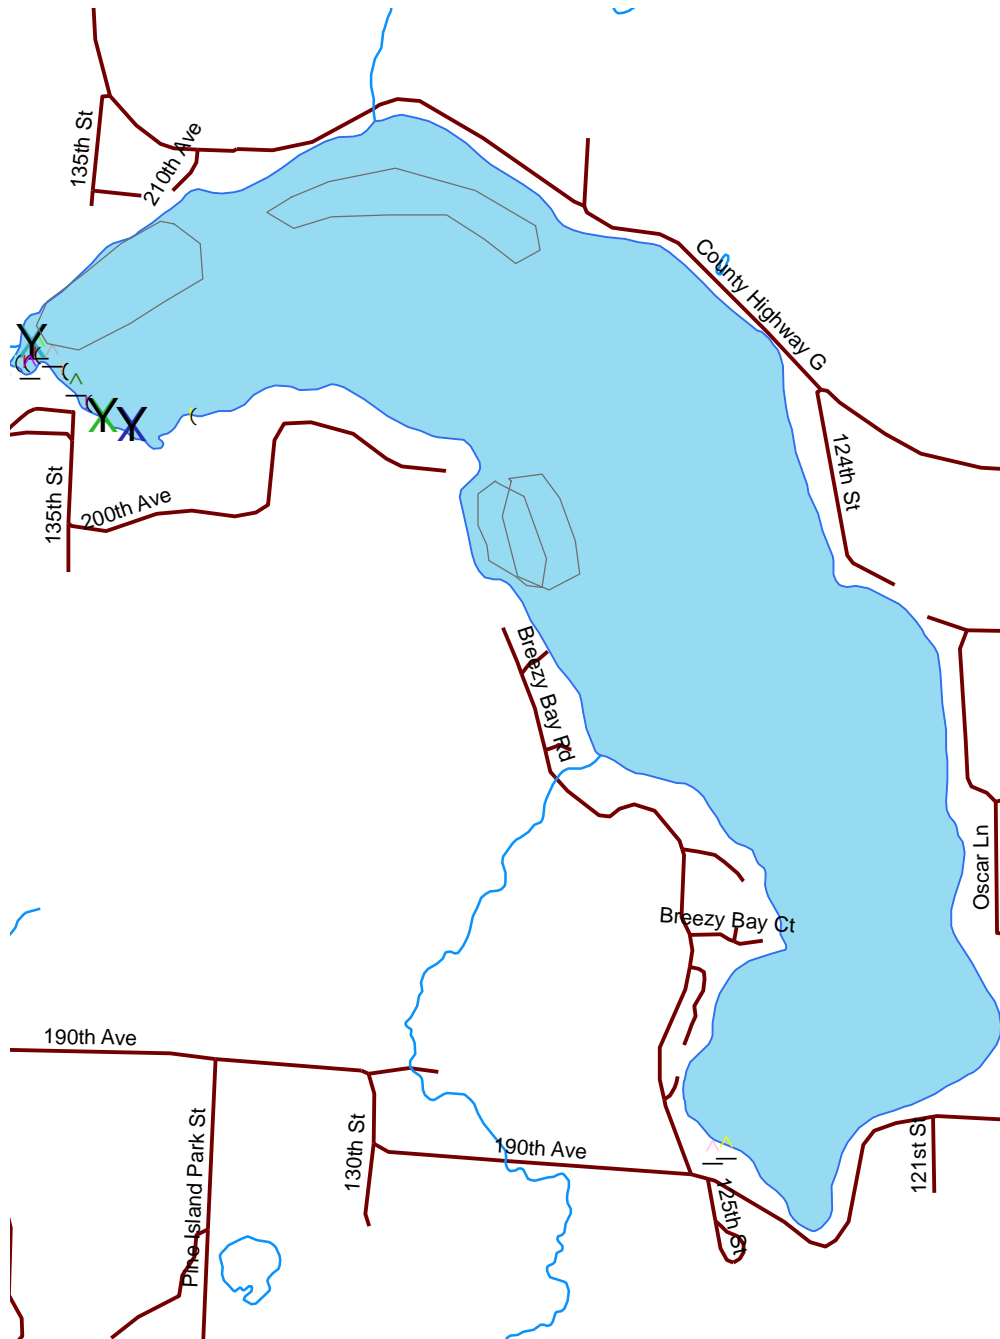

Half Moon Lake

Polk
2621100

Nesting Year	
X	1986
X	1987
X	1988
X	1989
(1990
(1991
(1992
(1993
(1994
(1995
(1996
(1997
(1998
(1999
(2000
^	2001
^	2002
^	2003
^	2004
^	2005
^	2006
^	2007

- Loon Nursery
- Water
- Rivers & Streams
- Roads

Loon Watch
Sigurd Olson Environmental Institute
Ashland, WI
July 1, 2008

0 0.080.16
Miles