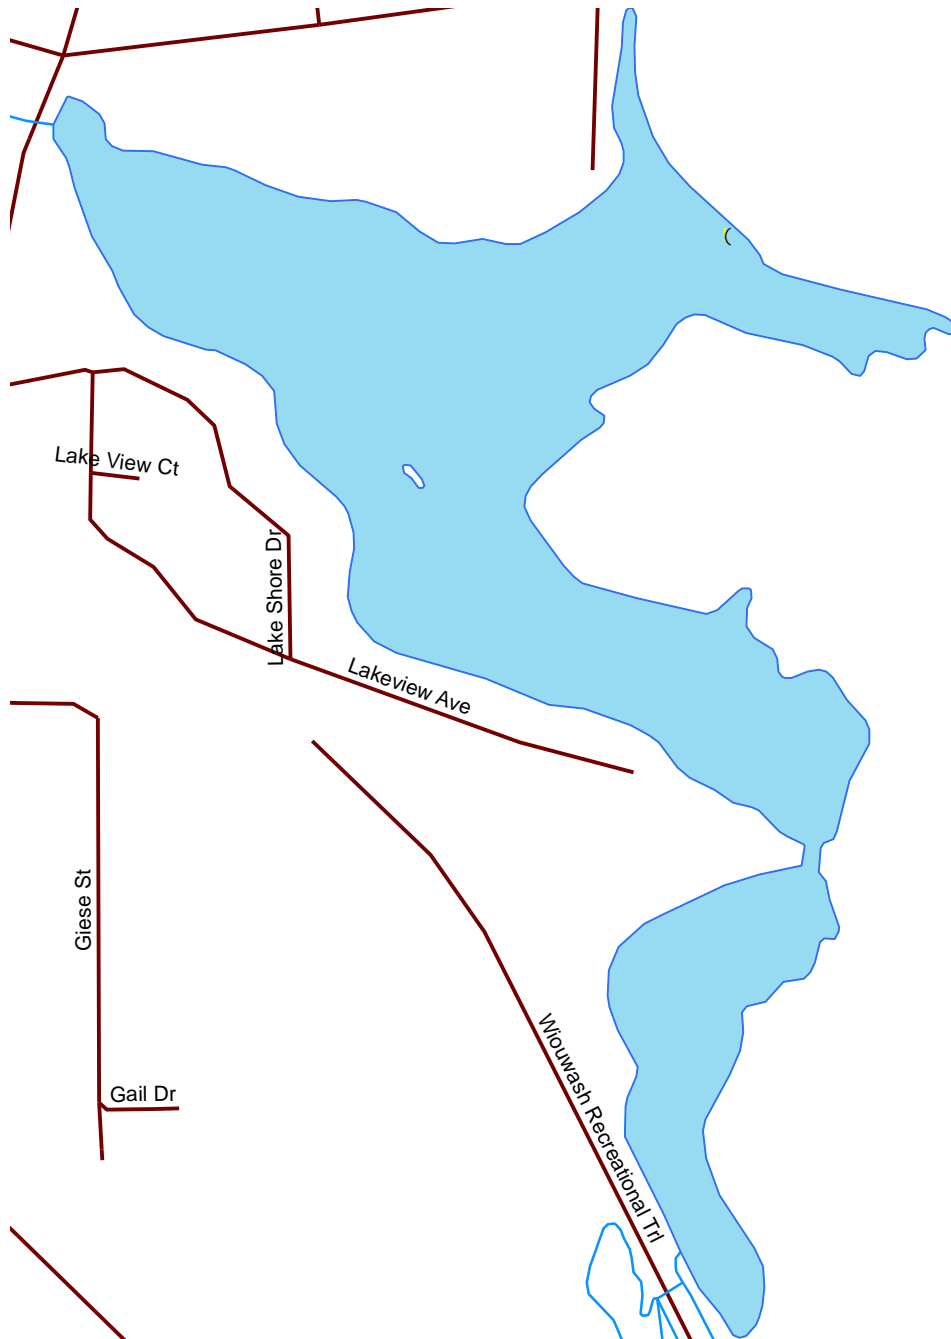

Black Otter Lake Outagamie

315600

Nesting Year	
X	1986
X	1987
X	1988
X	1989
(1990
(1991
(1992
(1993
(1994
(1995
(1996
(1997
(1998
(1999
(2000
^	2001
^	2002
^	2003
^	2004
^	2005
^	2006
^	2007

-  Loon Nursery
-  Water
-  Rivers & Streams
-  Roads

Loon Watch
Sigurd Olson Environmental Institute
Ashland, WI
July 1, 2008