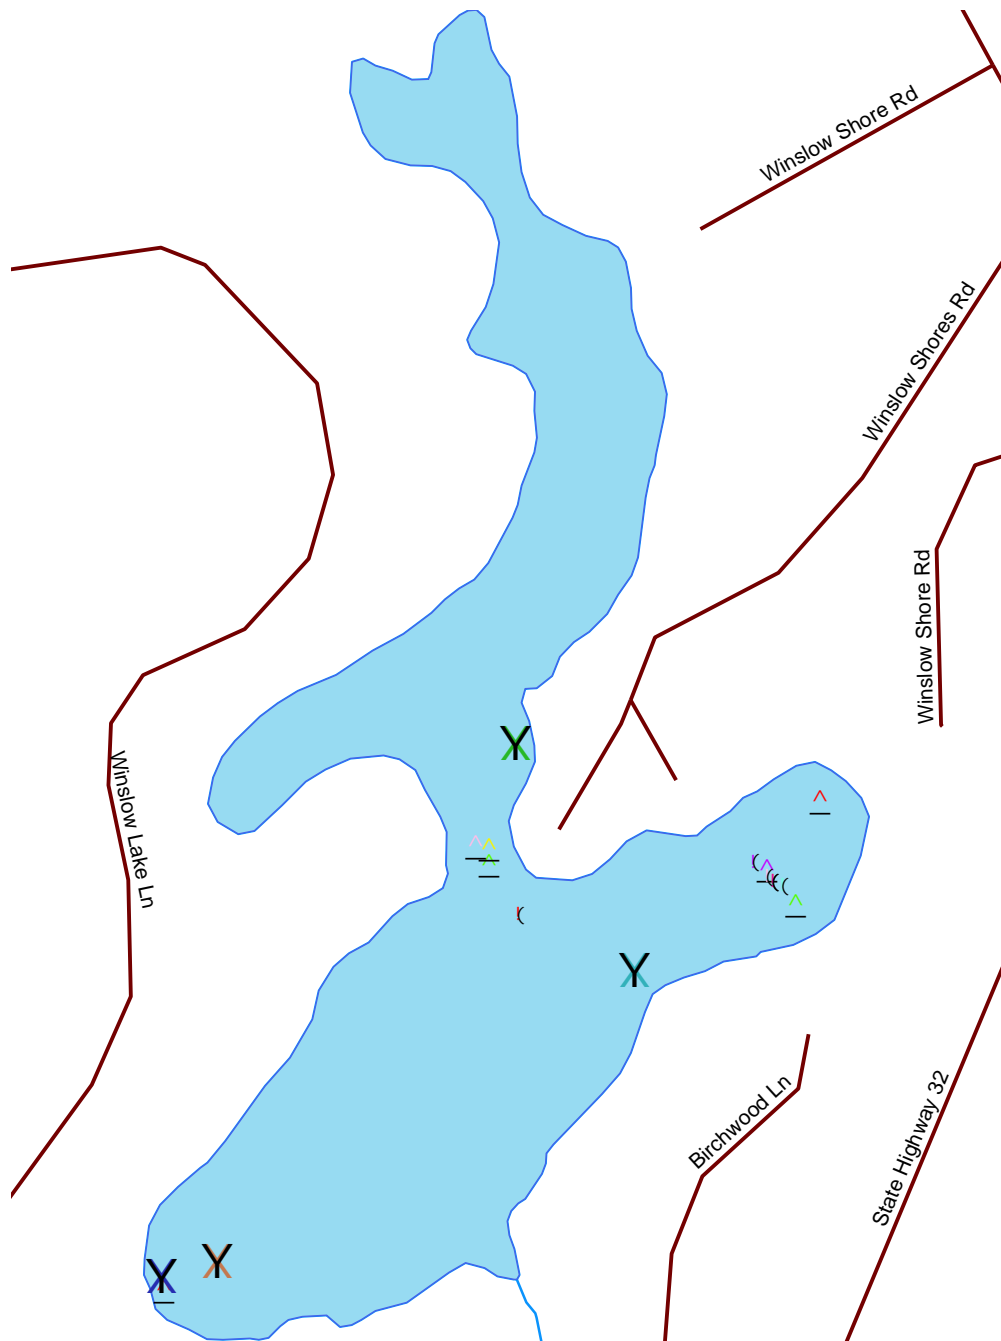

Winslow Lake

Oconto

486200

Nesting Year	⌒	1993	△	2001
X	⌒	1994	△	2002
X	⌒	1995	△	2003
X	⌒	1996	△	2004
X	⌒	1997	△	2005
⌒	⌒	1998	△	2006
⌒	⌒	1999	△	2007
⌒	△	2000		

- Loon Nursery
- Water
- Rivers & Streams
- Roads

Loon Watch
 Sigurd Olson Environmental Institute
 Ashland, WI
 July 1, 2008

0 0.03 0.06
 Miles