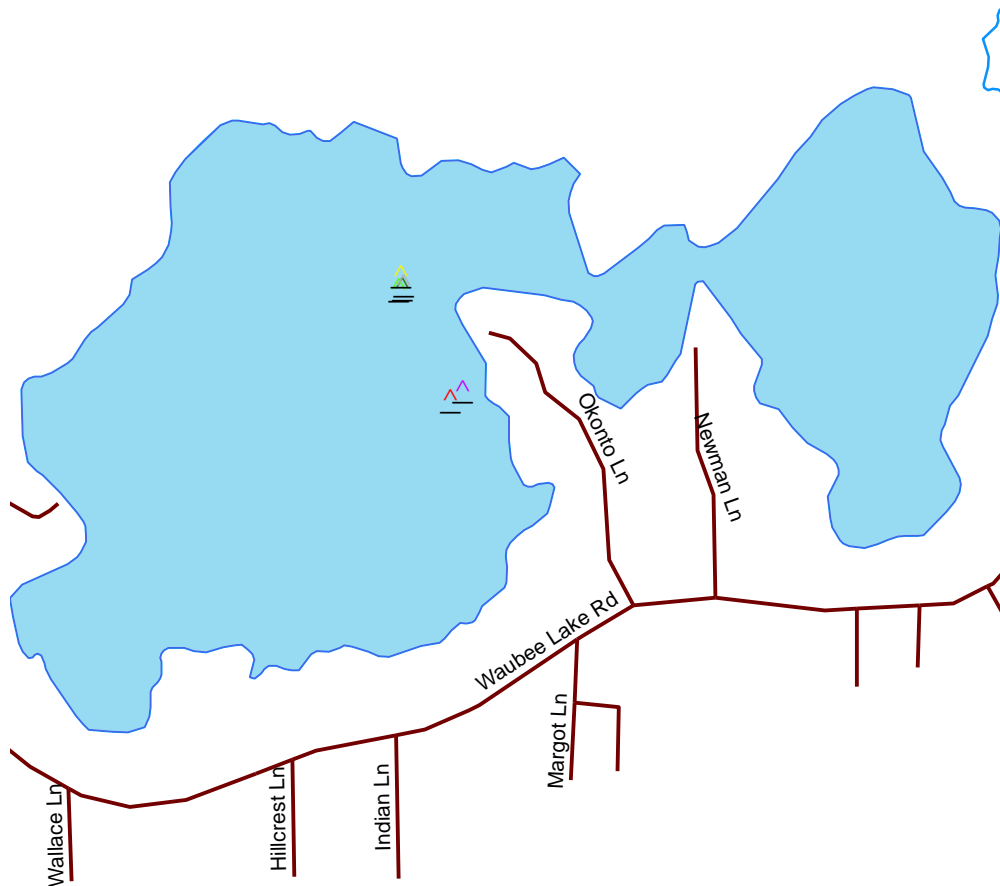

Waubee Lake

Oconto

439500

Nesting Year	
X	1986
X	1987
X	1988
X	1989
(1990
(1991
(1992
(1993
(1994
(1995
(1996
(1997
(1998
(1999
(2000
^	2001
^	2002
^	2003
^	2004
^	2005
^	2006
^	2007

- Loon Nursery
- Water
- Rivers & Streams
- Roads

Loon Watch
 Sigurd Olson Environmental Institute
 Ashland, WI
 July 1, 2008

0 0.05 0.1
 Miles