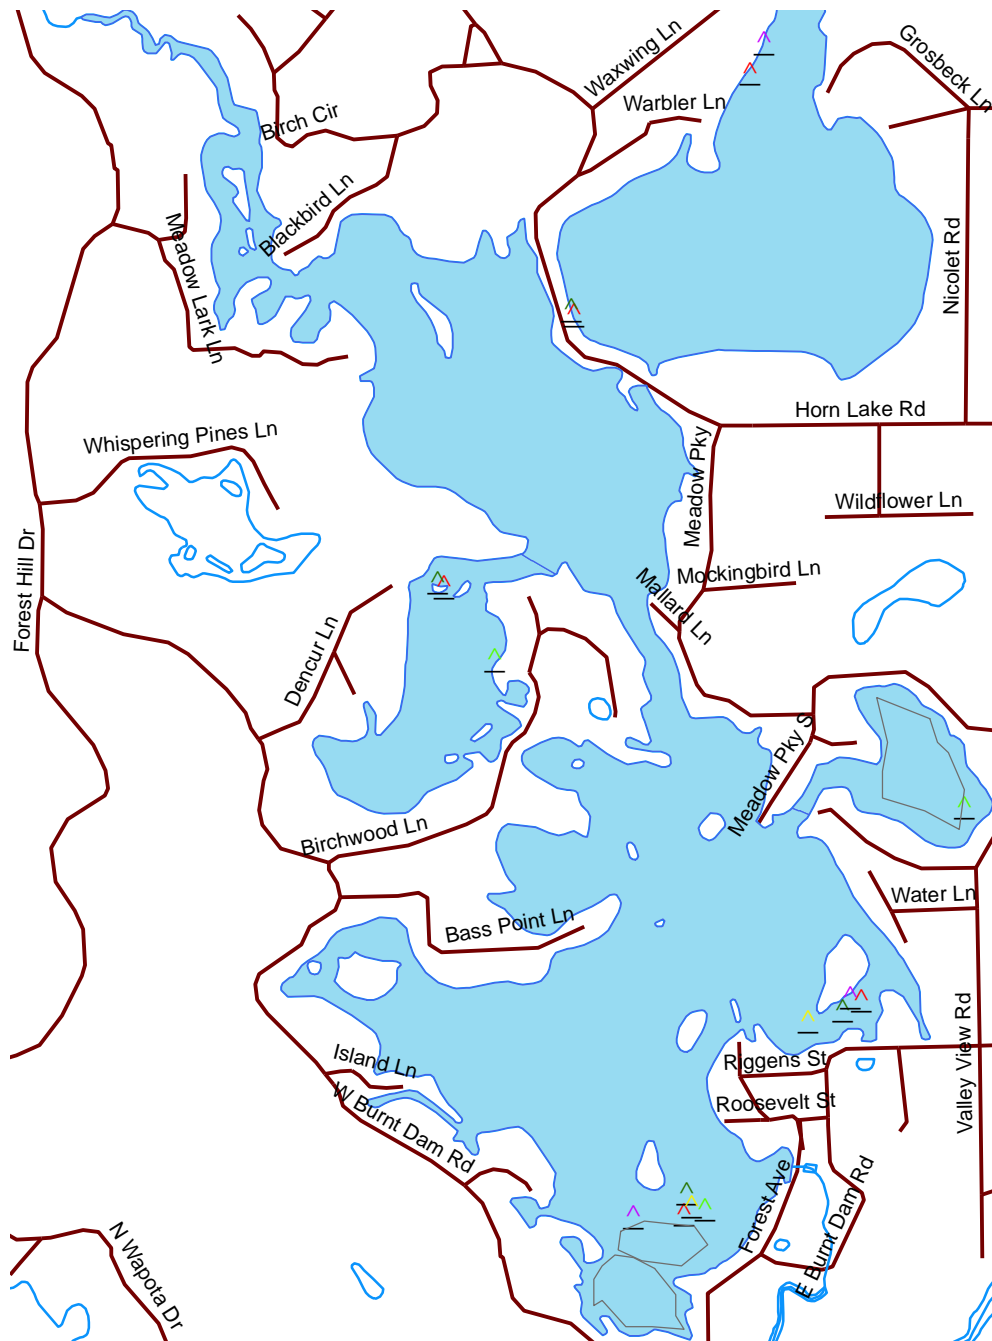

# Reservoir Pond

## Oconto

466700

Nesting Year	Symbol	Year	Symbol	Year
1986	X	1993	⌋	2001
1987	X	1994	⌋	2002
1988	X	1995	⌋	2003
1989	X	1996	⌋	2004
1990	⌋	1997	⌋	2005
1991	⌋	1998	⌋	2006
1992	⌋	1999	⌋	2007
		2000	⌋	

Loon Nursery

Water

Rivers & Streams

Roads

Loon Watch  
Sigurd Olson Environmental Institute  
Ashland, WI  
July 1, 2008

0 0.1 0.2  
Miles